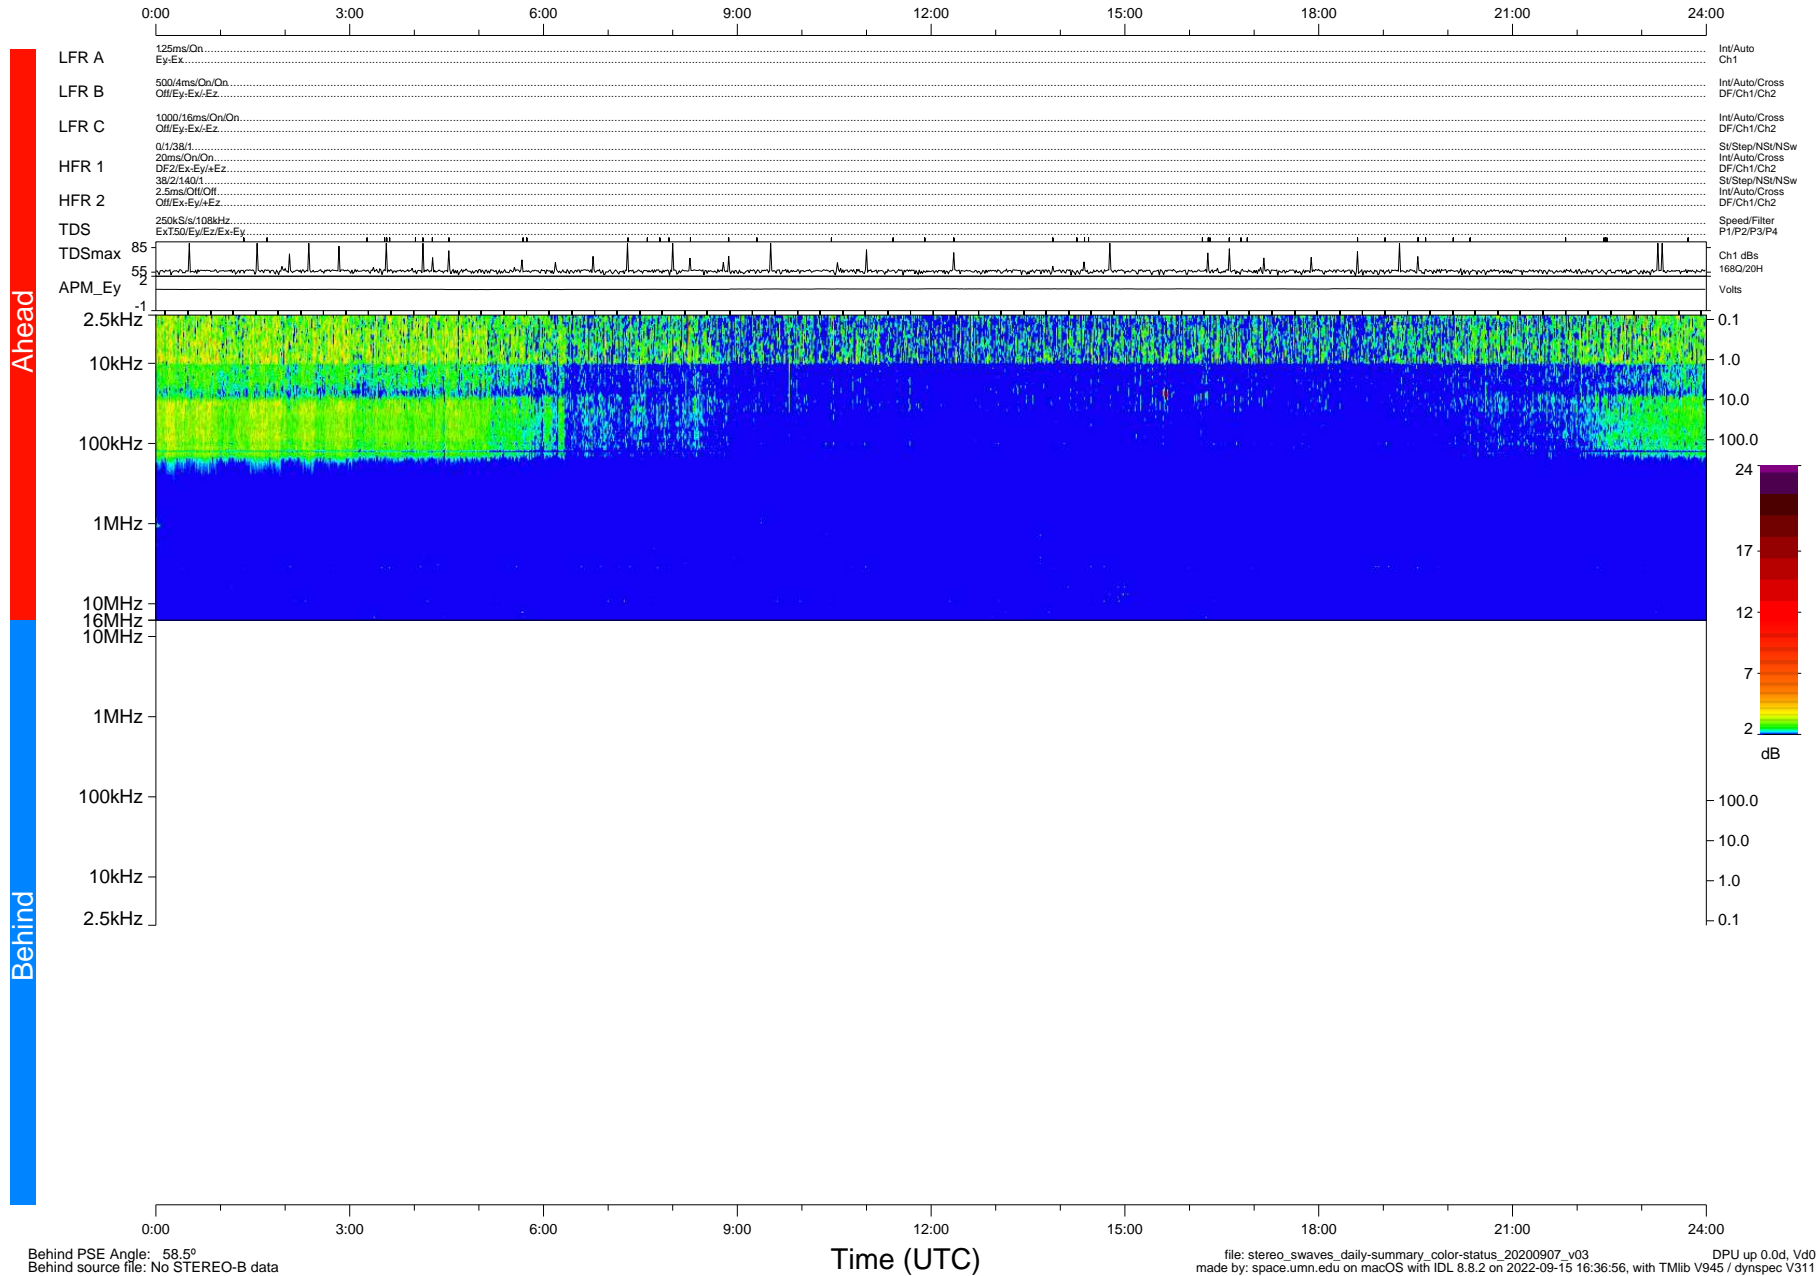

STEREO/WAVES Daily Summary - 07-Sep-2020 (DOY 251)

Ahead source file: swaves_ahead_2020_251_1_05.fin (Recovery: 100.0% HK, 79% PKts)
 Ahead PSE Angle: -63.1°

DPU up 1888.9d, V412d32

Behind PSE Angle: 58.5°
 Behind source file: No STEREO-B data

file: stereo_swaves_daily-summary_color-status_20200907_v03
 made by: space.umn.edu on macOS with IDL 8.8.2 on 2022-09-15 16:36:56, with Tlib V945 / dynspec V311
 DPU up 0.0d, Vd0