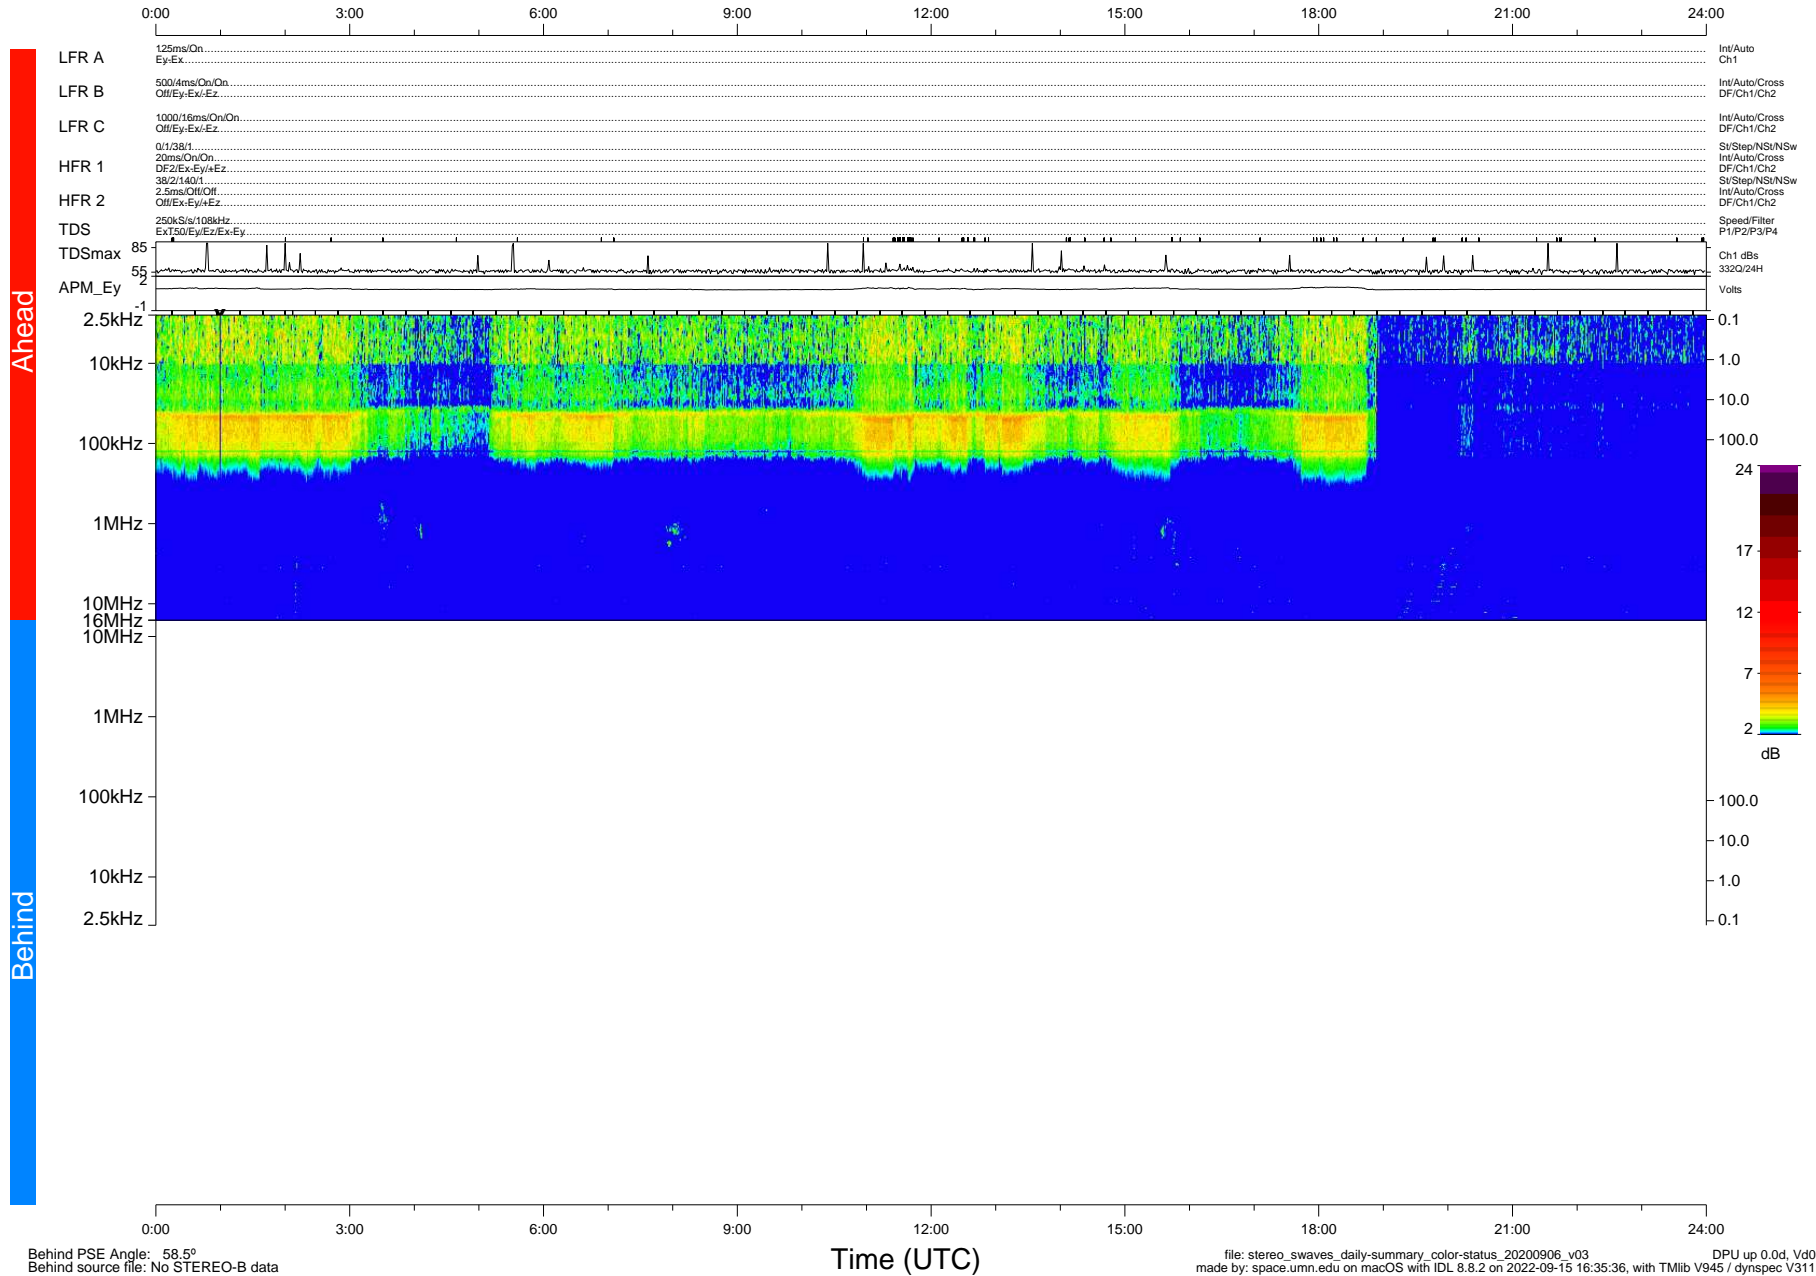

STEREO/WAVES Daily Summary - 06-Sep-2020 (DOY 250)

Ahead source file: swaves_ahead_2020_250_1_05.fin (Recovery: 100.0% HK, 103% Pkts)
 Ahead PSE Angle: -63.3°

DPU up 1887.9d, V412d32

Behind PSE Angle: 58.5°
 Behind source file: No STEREO-B data

file: stereo_swaves_daily-summary_color-status_20200906_v03 DPU up 0.0d, Vd0
 made by: space.umn.edu on macOS with IDL 8.8.2 on 2022-09-15 16:35:36, with Tlib V945 / dynspec V311