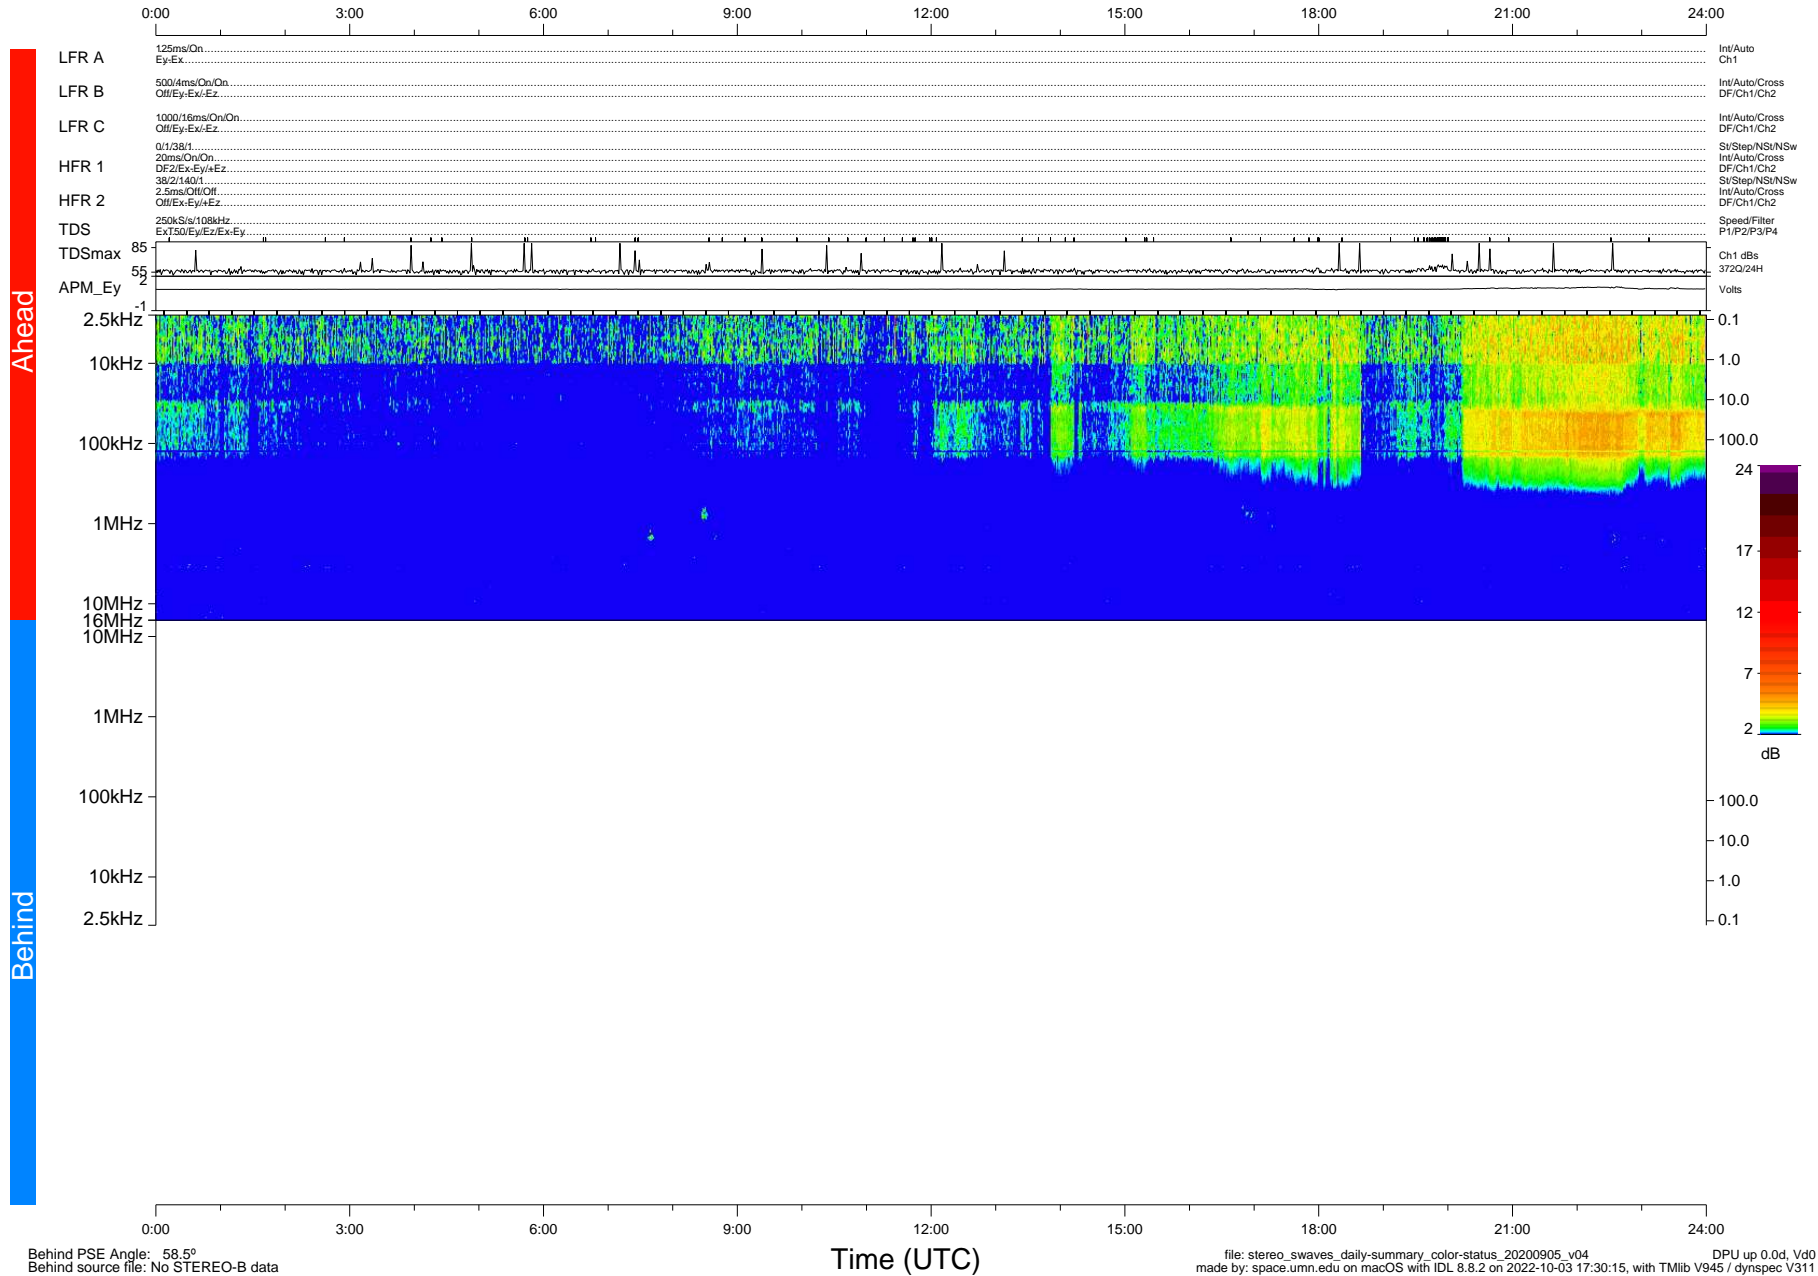

STEREO/WAVES Daily Summary - 05-Sep-2020 (DOY 249)

Ahead source file: swaves_ahead_2020_249_1_05.fin (Recovery: 100.0% HK, 109% Pkts)
 Ahead PSE Angle: -63.4°

DPU up 1886.9d, V412d32

Behind PSE Angle: 58.5°
 Behind source file: No STEREO-B data

Time (UTC)

file: stereo_swaves_daily-summary_color-status_20200905_v04 DPU up 0.0d, Vd0
 made by: space.umn.edu on macOS with IDL 8.8.2 on 2022-10-03 17:30:15, with Tlib V945 / dynspec V311