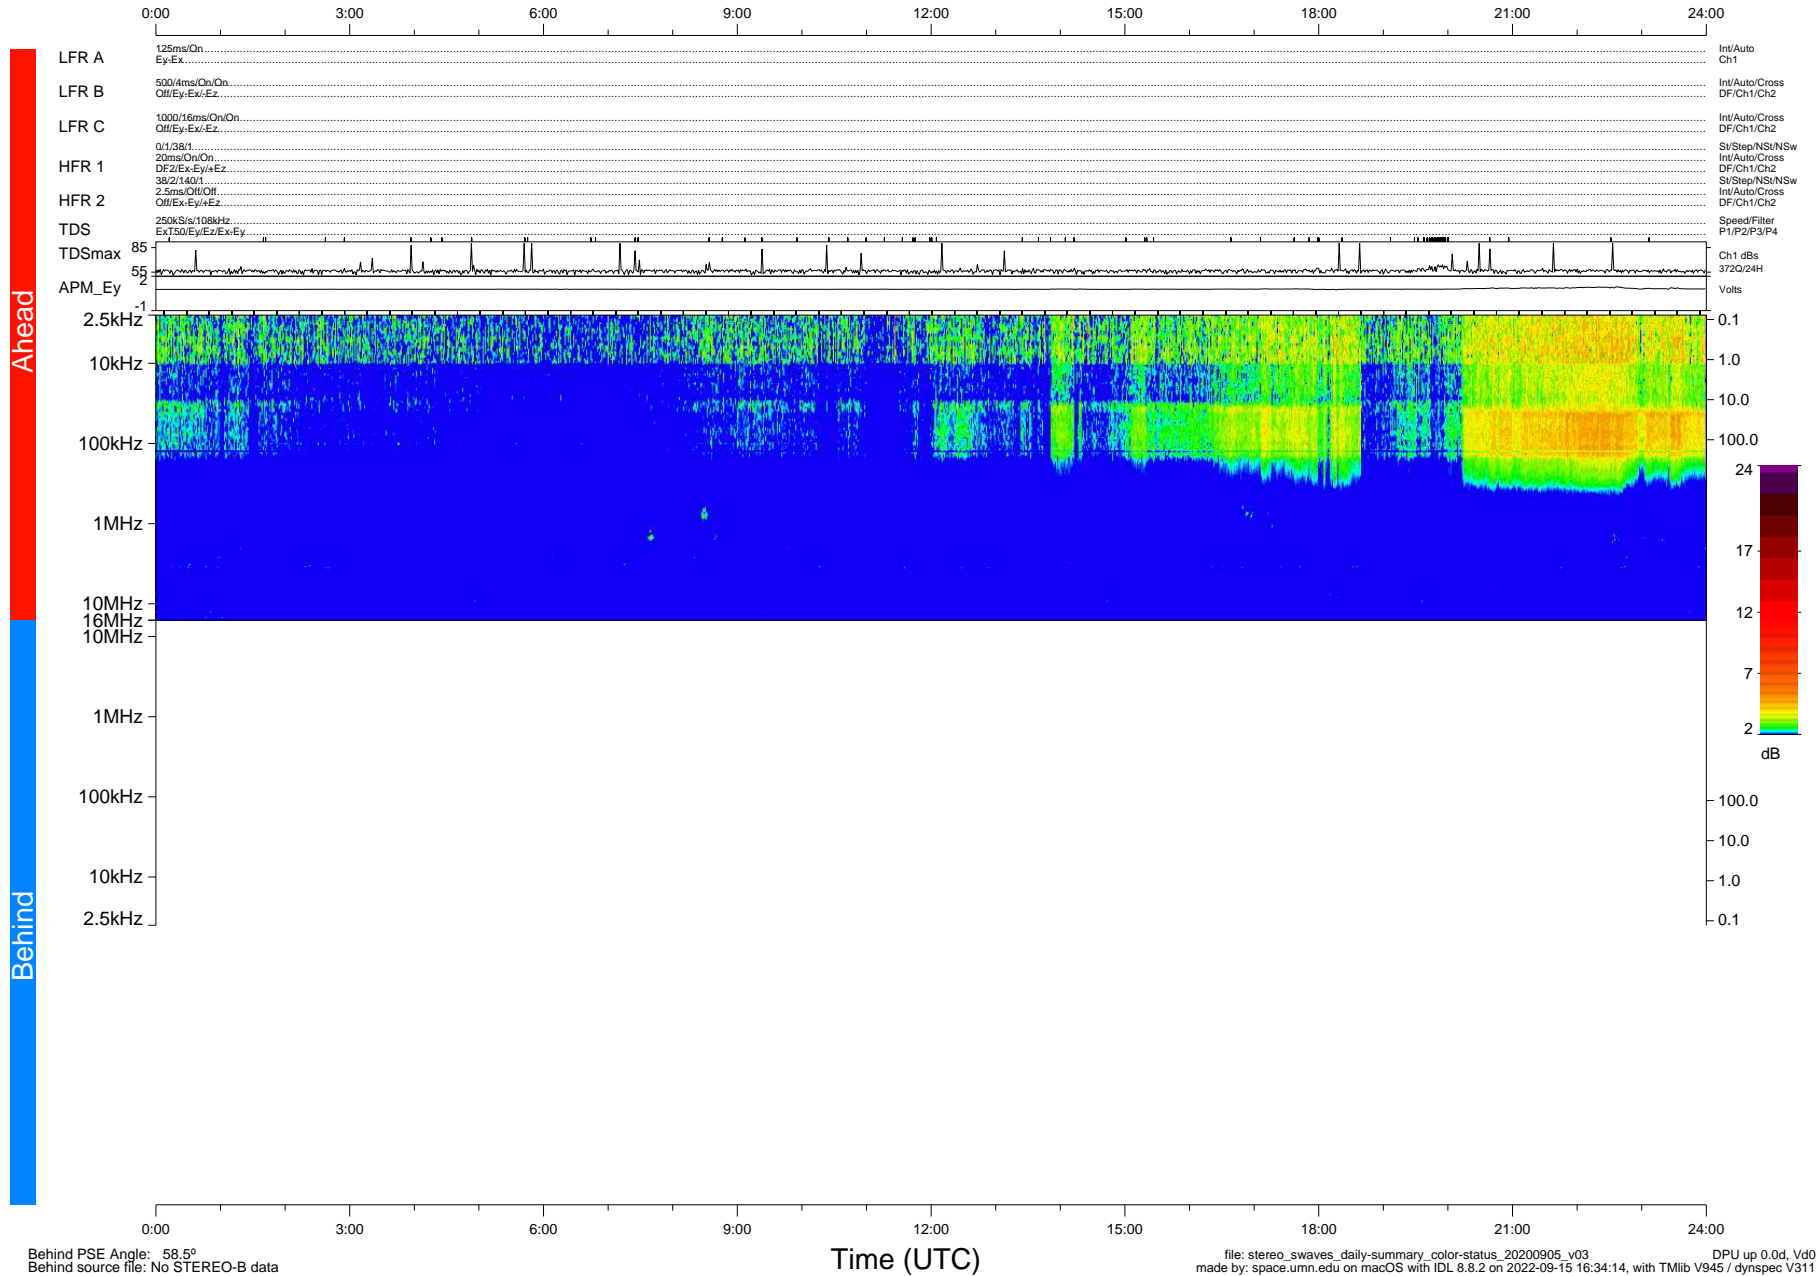

# STEREO/WAVES Daily Summary - 05-Sep-2020 (DOY 249)

Ahead source file: swaves\_ahead\_2020\_249\_1\_05.fin (Recovery: 100.0% HK, 109% Pkts)  
 Ahead PSE Angle: -63.4°

DPU up 1886.9d, V412d32

Behind PSE Angle: 58.5°  
 Behind source file: No STEREO-B data

file: stereo\_swaves\_daily-summary\_color-status\_20200905\_v03 DPU up 0.0d, Vd0  
 made by: space.umn.edu on macOS with IDL 8.8.2 on 2022-09-15 16:34:14, with TLib V945 / dynspec V311