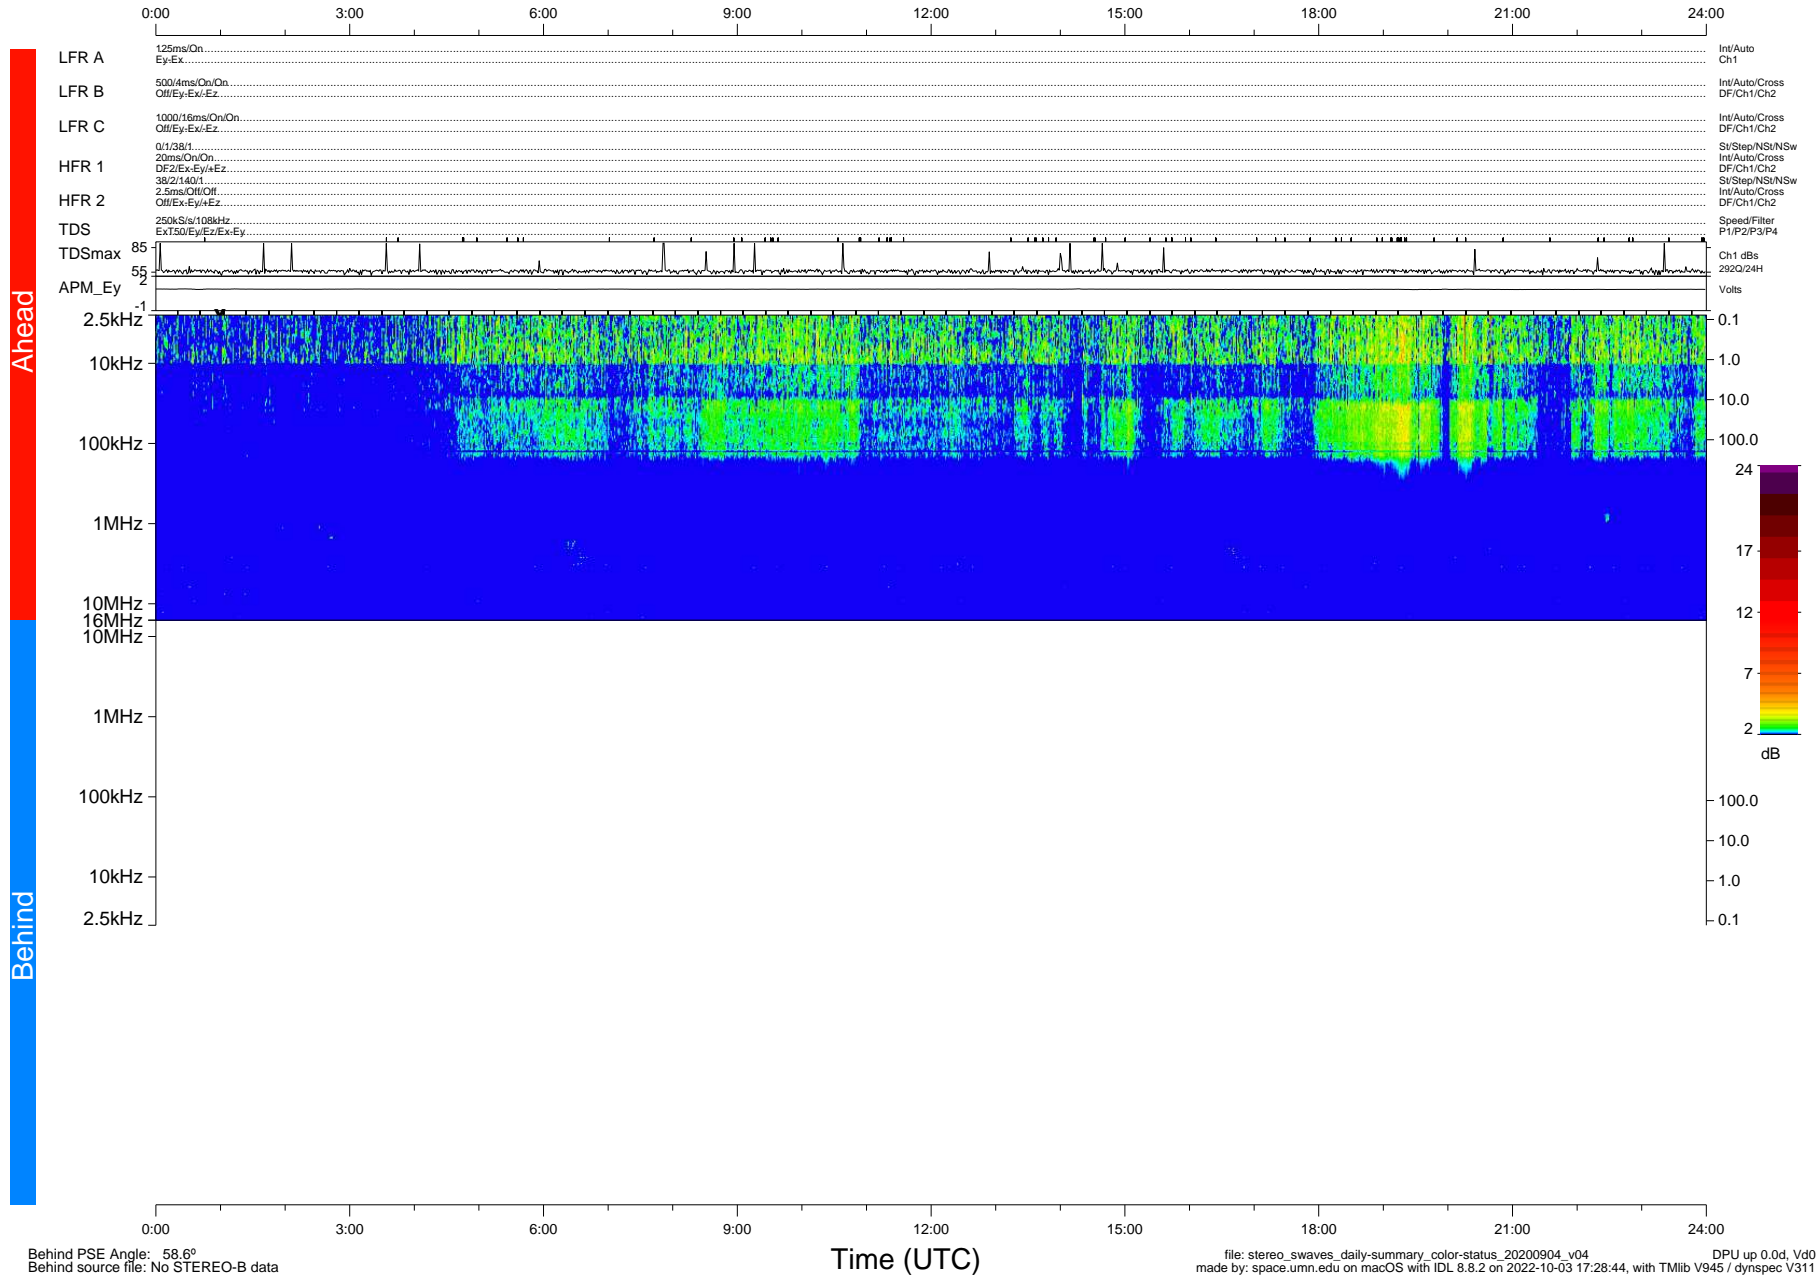

STEREO/WAVES Daily Summary - 04-Sep-2020 (DOY 248)

Ahead source file: swaves_ahead_2020_248_1_05.fin (Recovery: 100.0% HK, 98% Pkts)
 Ahead PSE Angle: -63.4°

DPU up 1885.9d, V412d32

Behind PSE Angle: 58.6°
 Behind source file: No STEREO-B data

file: stereo_swaves_daily-summary_color-status_20200904_v04 DPU up 0.0d, Vd0
 made by: space.umn.edu on macOS with IDL 8.8.2 on 2022-10-03 17:28:44, with Tlib V945 / dynspec V311