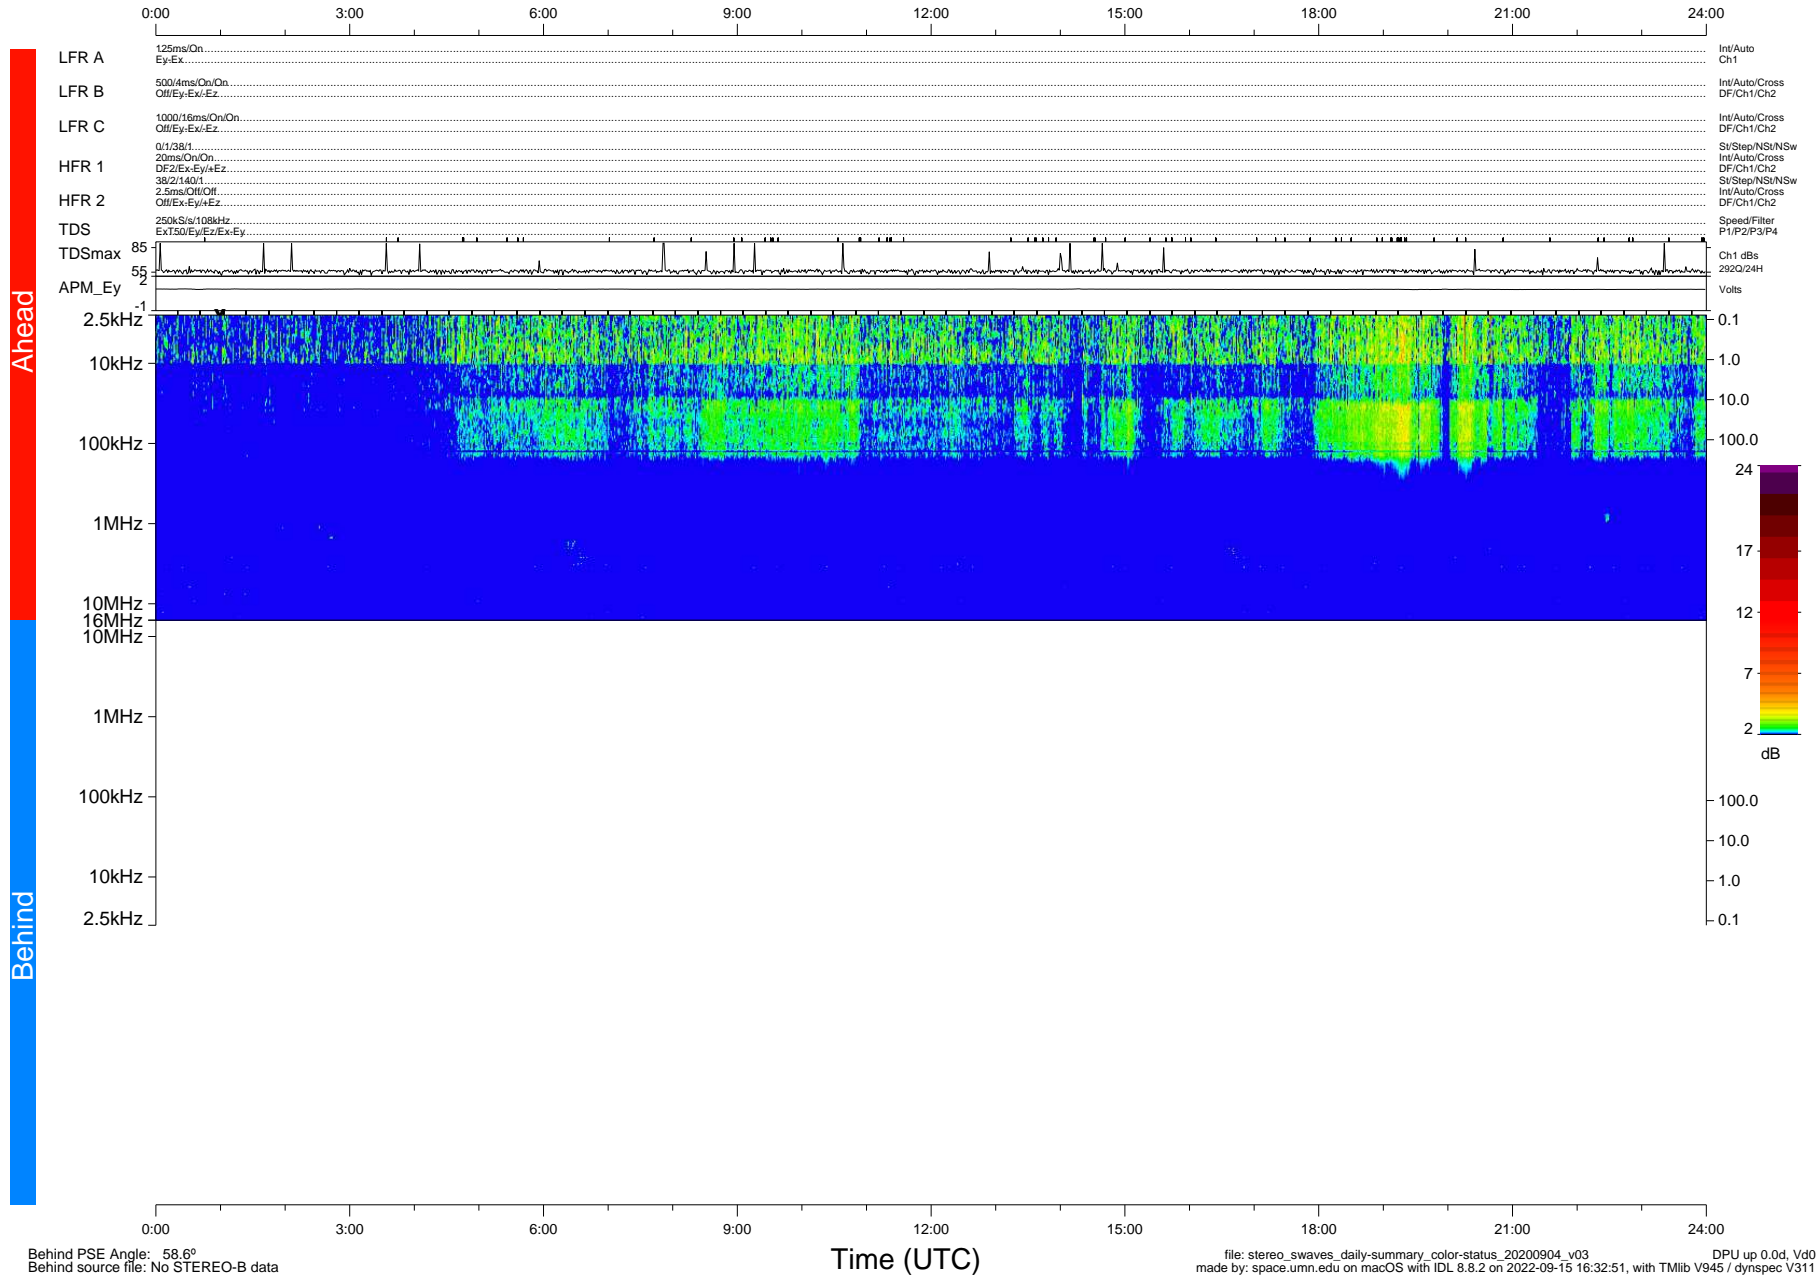

# STEREO/WAVES Daily Summary - 04-Sep-2020 (DOY 248)

Ahead source file: swaves\_ahead\_2020\_248\_1\_05.fin (Recovery: 100.0% HK, 98% Pkts)  
 Ahead PSE Angle: -63.4°

DPU up 1885.9d, V412d32

Behind PSE Angle: 58.6°  
 Behind source file: No STEREO-B data

file: stereo\_swaves\_daily-summary\_color-status\_20200904\_v03 DPU up 0.0d, Vd0  
 made by: space.umn.edu on macOS with IDL 8.8.2 on 2022-09-15 16:32:51, with Tlib V945 / dynspec V311