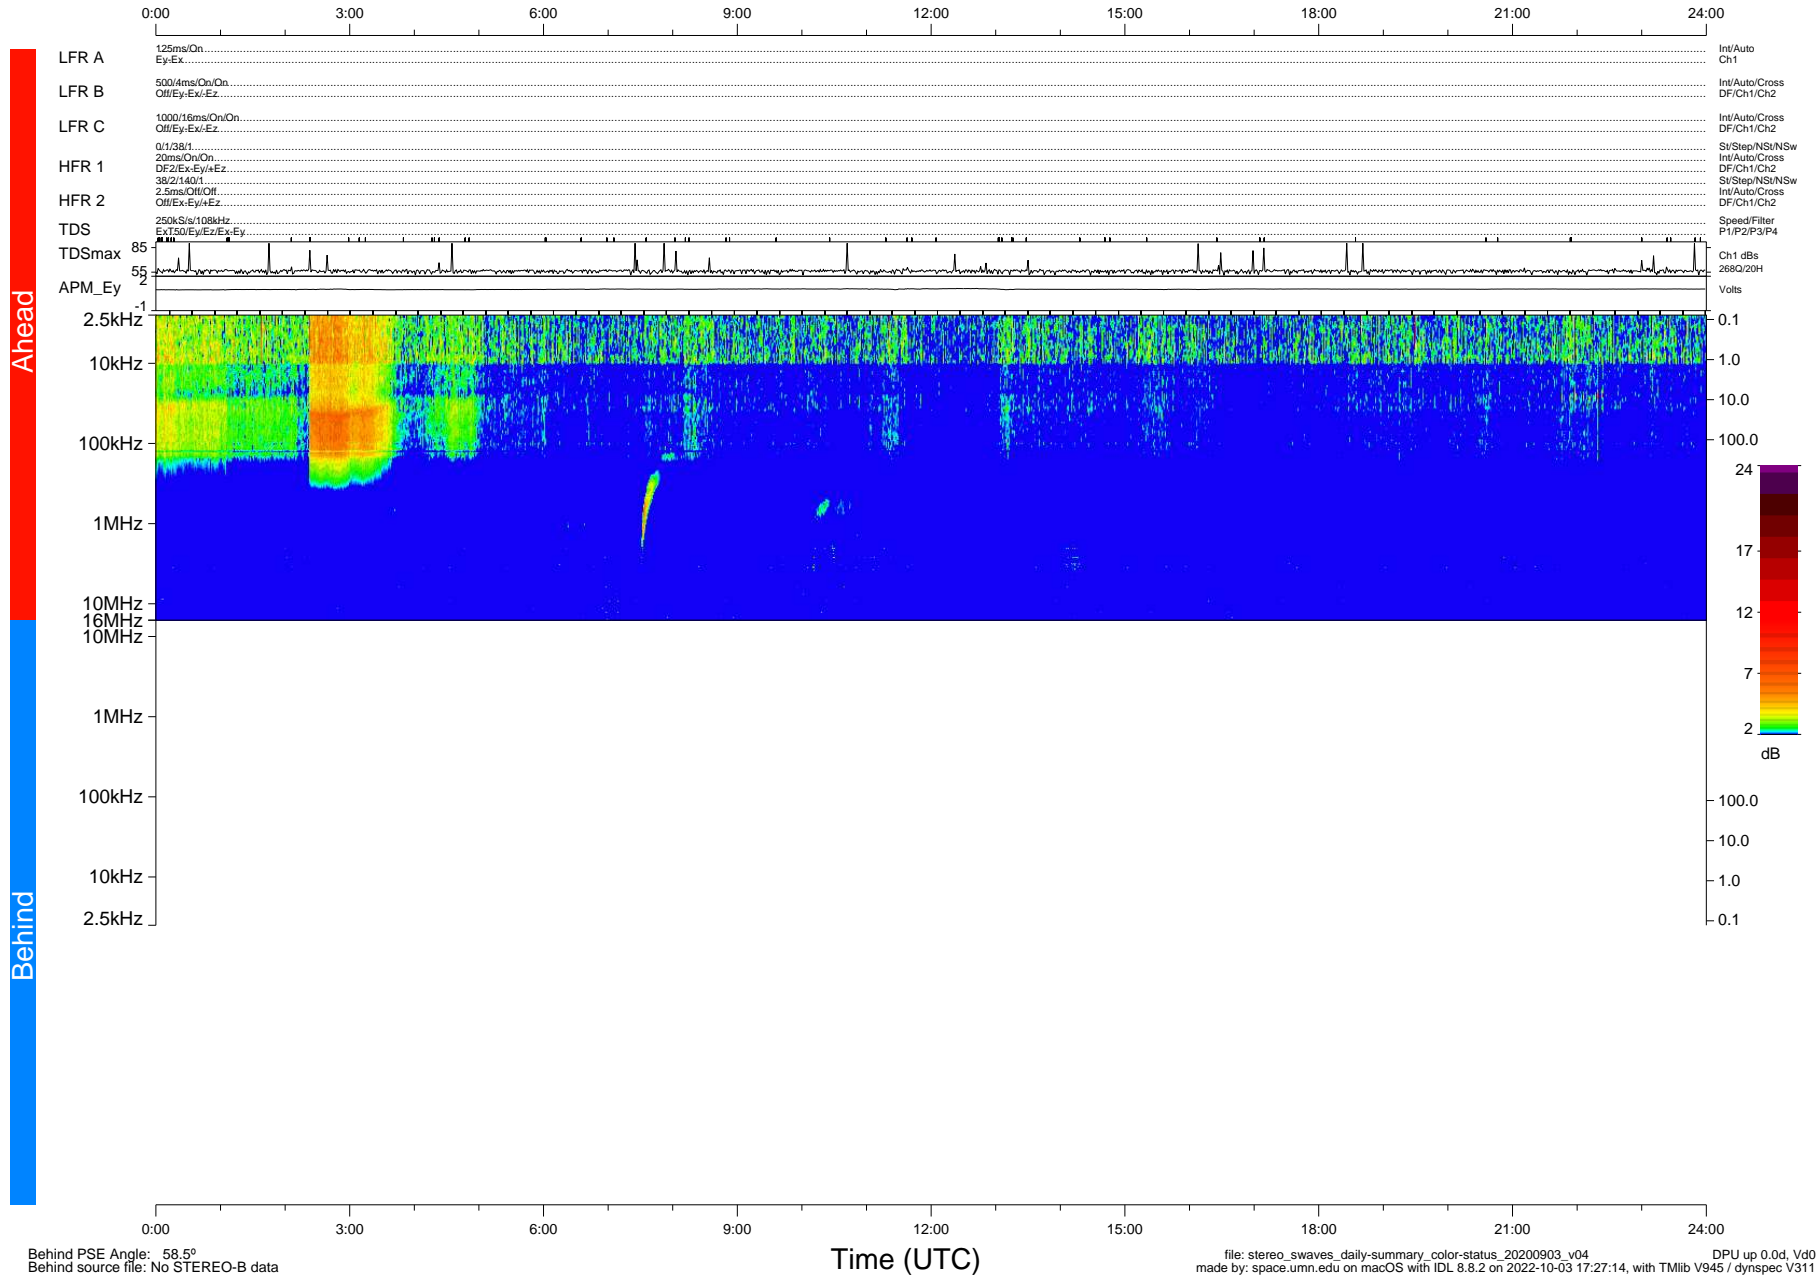

STEREO/WAVES Daily Summary - 03-Sep-2020 (DOY 247)

Ahead source file: swaves_ahead_2020_247_1_05.fin (Recovery: 100.0% HK, 94% Pkts)
 Ahead PSE Angle: -63.6°

DPU up 1884.9d, V412d32

Behind PSE Angle: 58.5°
 Behind source file: No STEREO-B data

file: stereo_swaves_daily-summary_color-status_20200903_v04
 made by: space.umn.edu on macOS with IDL 8.8.2 on 2022-10-03 17:27:14, with Tlib V945 / dynspec V311
 DPU up 0.0d, Vd0