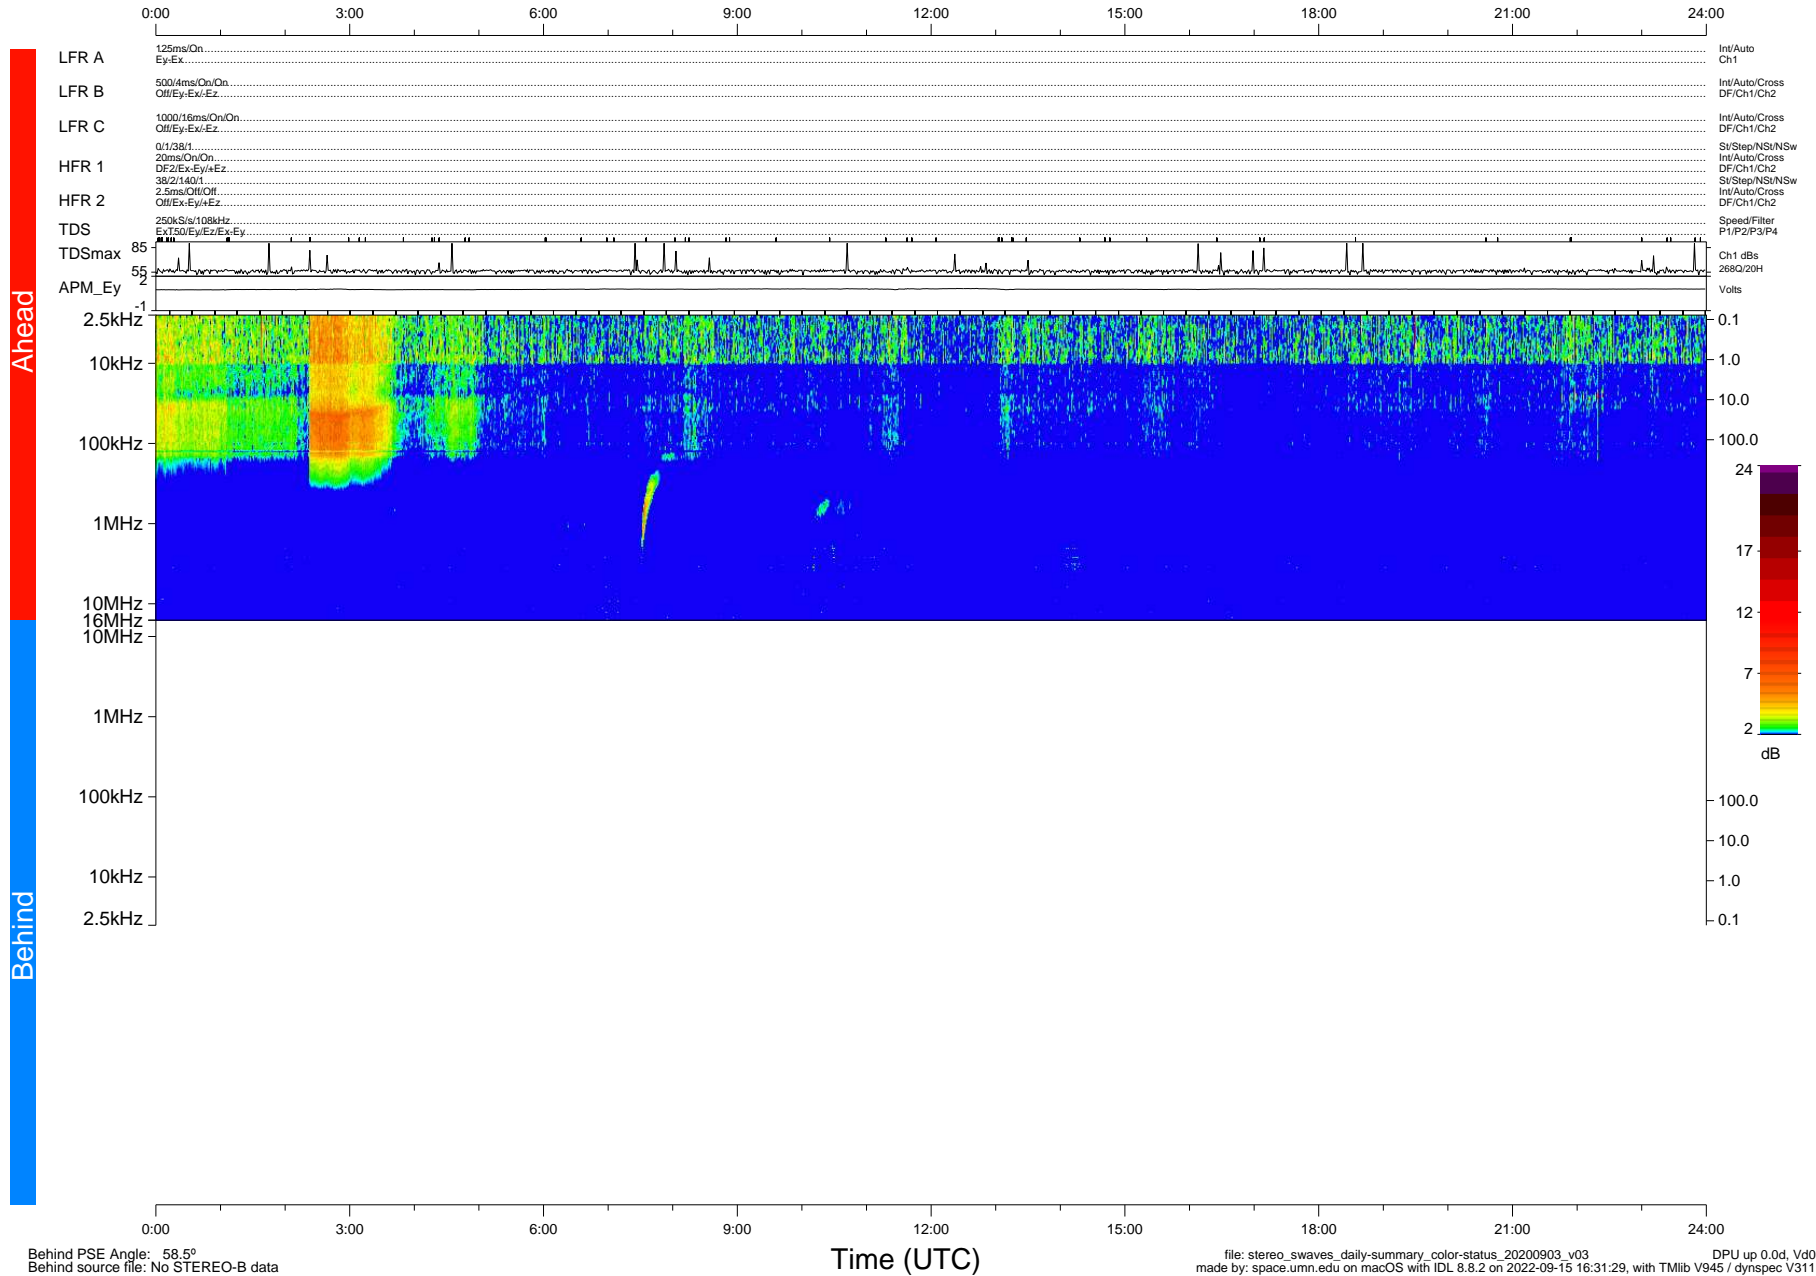

STEREO/WAVES Daily Summary - 03-Sep-2020 (DOY 247)

Ahead source file: swaves_ahead_2020_247_1_05.fin (Recovery: 100.0% HK, 94% Pkts)
 Ahead PSE Angle: -63.6°

DPU up 1884.9d, V412d32

Behind PSE Angle: 58.5°
 Behind source file: No STEREO-B data

file: stereo_swaves_daily-summary_color-status_20200903_v03 DPU up 0.0d, Vd0
 made by: space.umn.edu on macOS with IDL 8.8.2 on 2022-09-15 16:31:29, with TLib V945 / dynspec V311