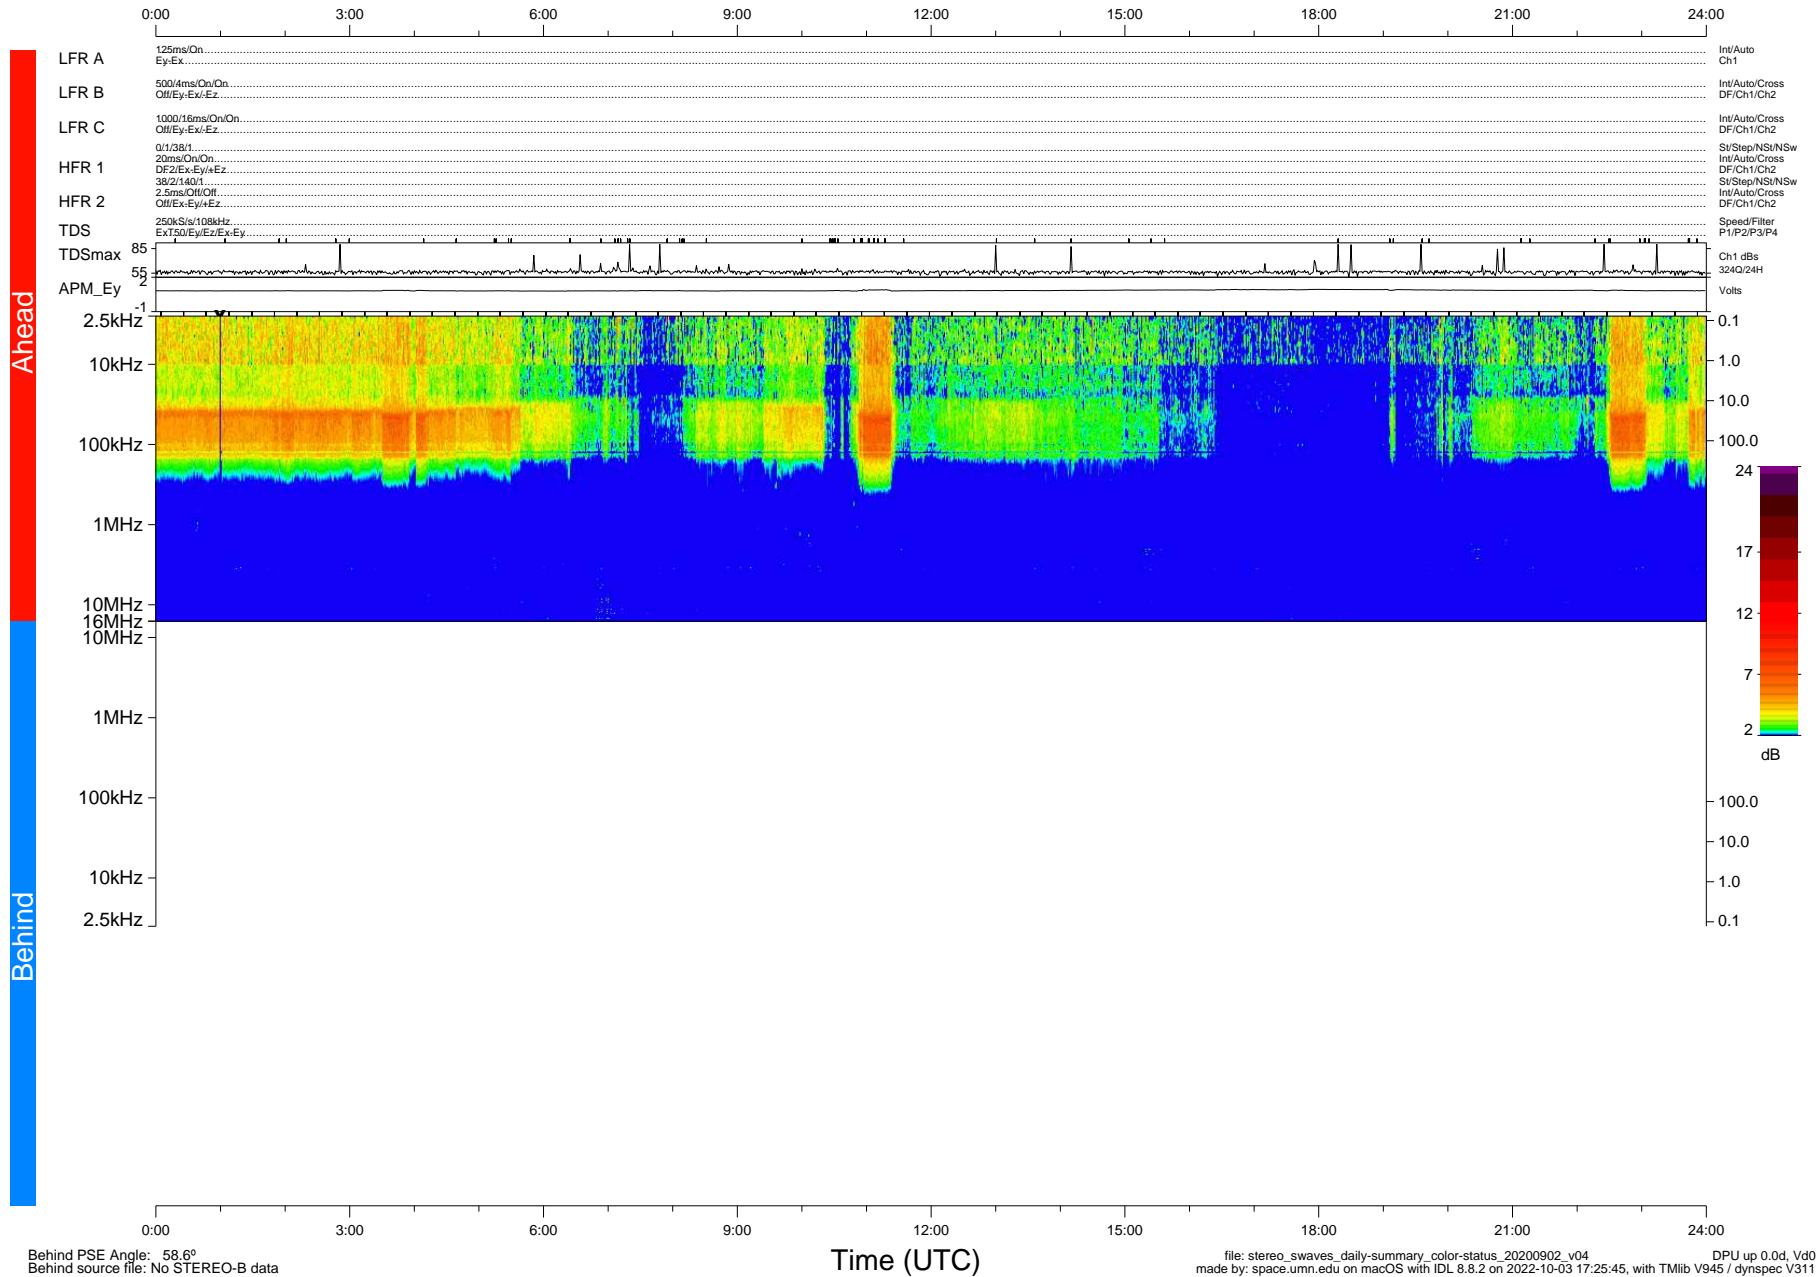

STEREO/WAVES Daily Summary - 02-Sep-2020 (DOY 246)

Ahead source file: swaves_ahead_2020_246_1_05.fin (Recovery: 100.0% HK, 102% Pkts)
 Ahead PSE Angle: -63.6°

DPU up 1883.9d, V412d32

Behind PSE Angle: 58.6°
 Behind source file: No STEREO-B data

file: stereo_swaves_daily-summary_color-status_20200902_v04
 made by: space.umn.edu on macOS with IDL 8.8.2 on 2022-10-03 17:25:45, with Tlib V945 / dynspec V311
 DPU up 0.0d, Vd0