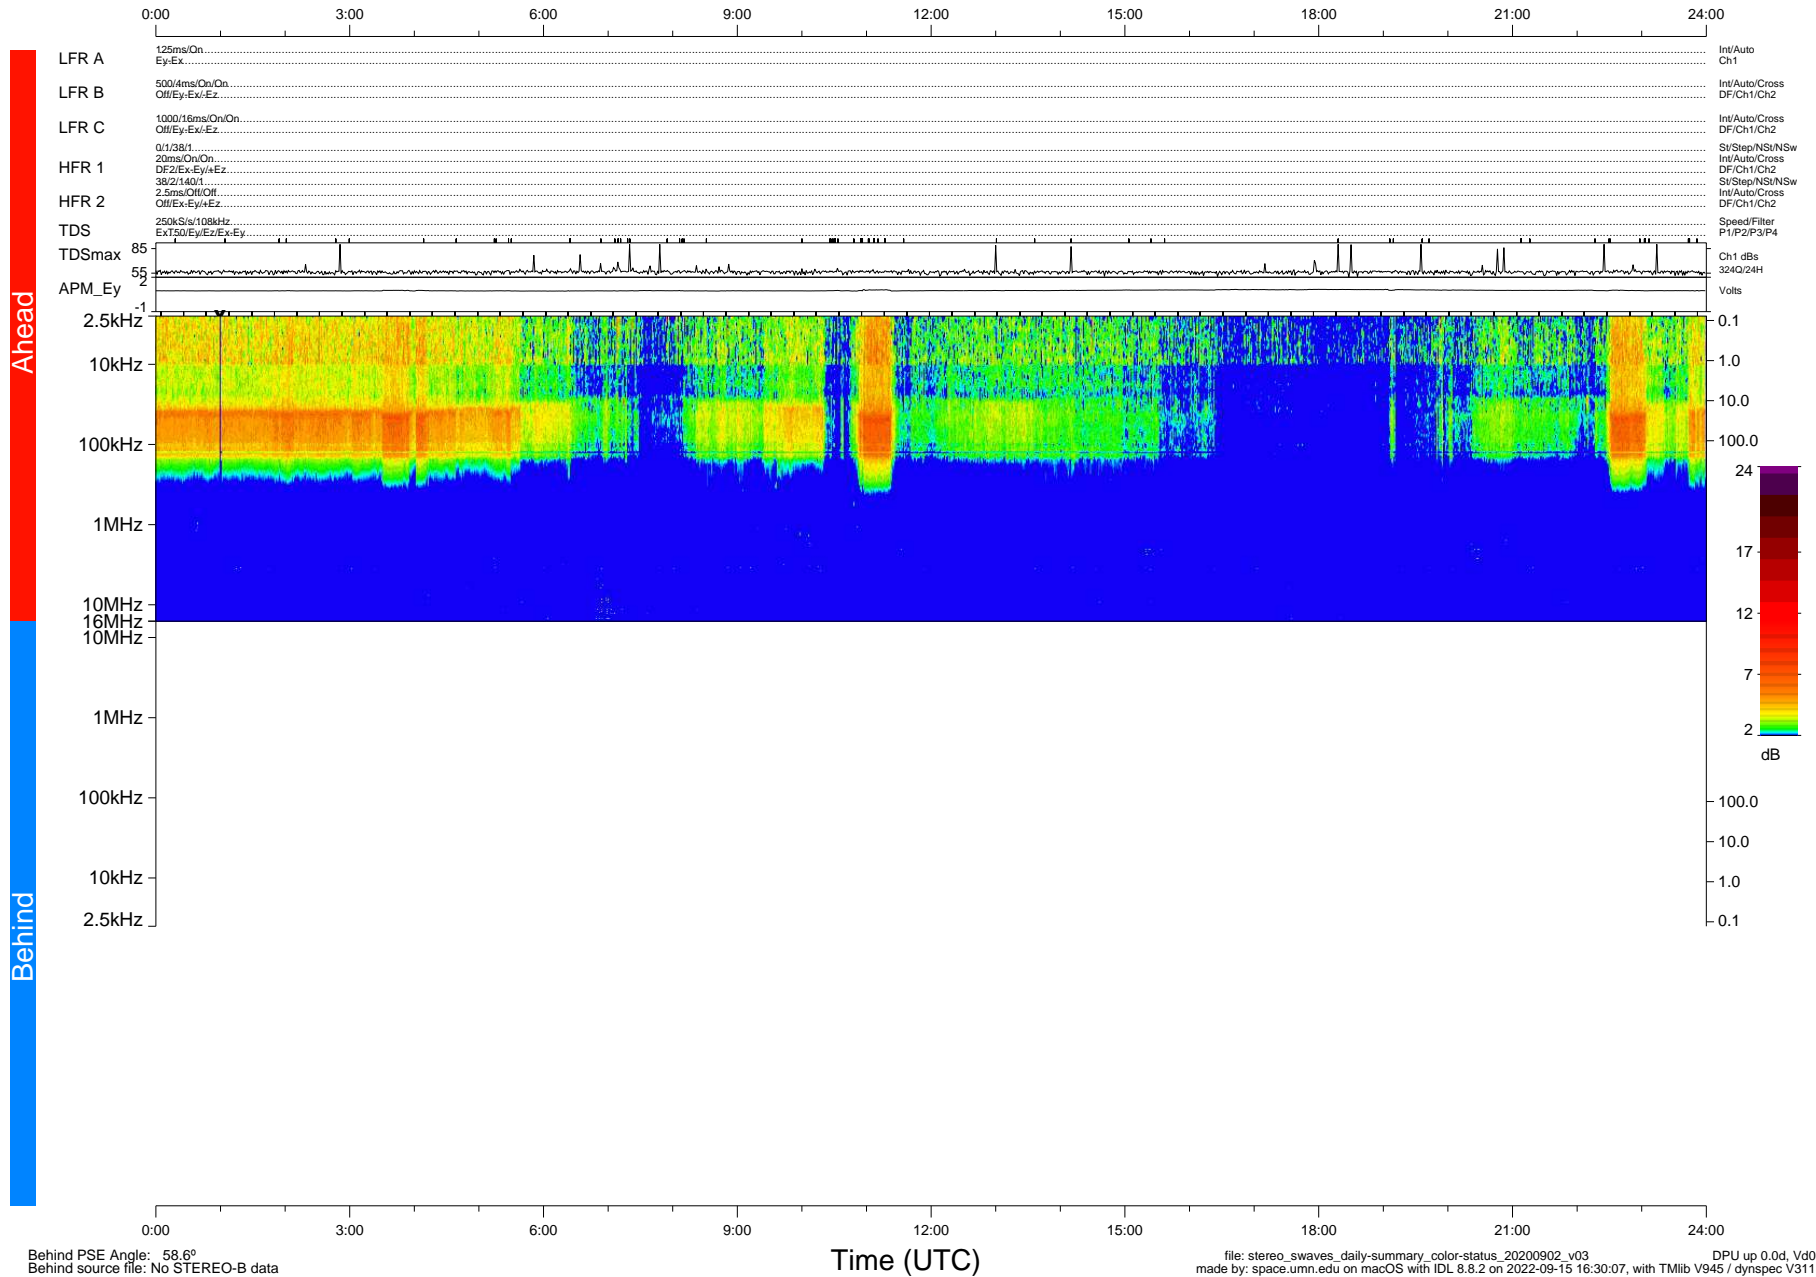

STEREO/WAVES Daily Summary - 02-Sep-2020 (DOY 246)

Ahead source file: swaves_ahead_2020_246_1_05.fin (Recovery: 100.0% HK, 102% Pkts)
 Ahead PSE Angle: -63.6°

DPU up 1883.9d, V412d32

Behind PSE Angle: 58.6°
 Behind source file: No STEREO-B data

file: stereo_swaves_daily-summary_color-status_20200902_v03 DPU up 0.0d, Vd0
 made by: space.umn.edu on macOS with IDL 8.8.2 on 2022-09-15 16:30:07, with TLib V945 / dynspec V311