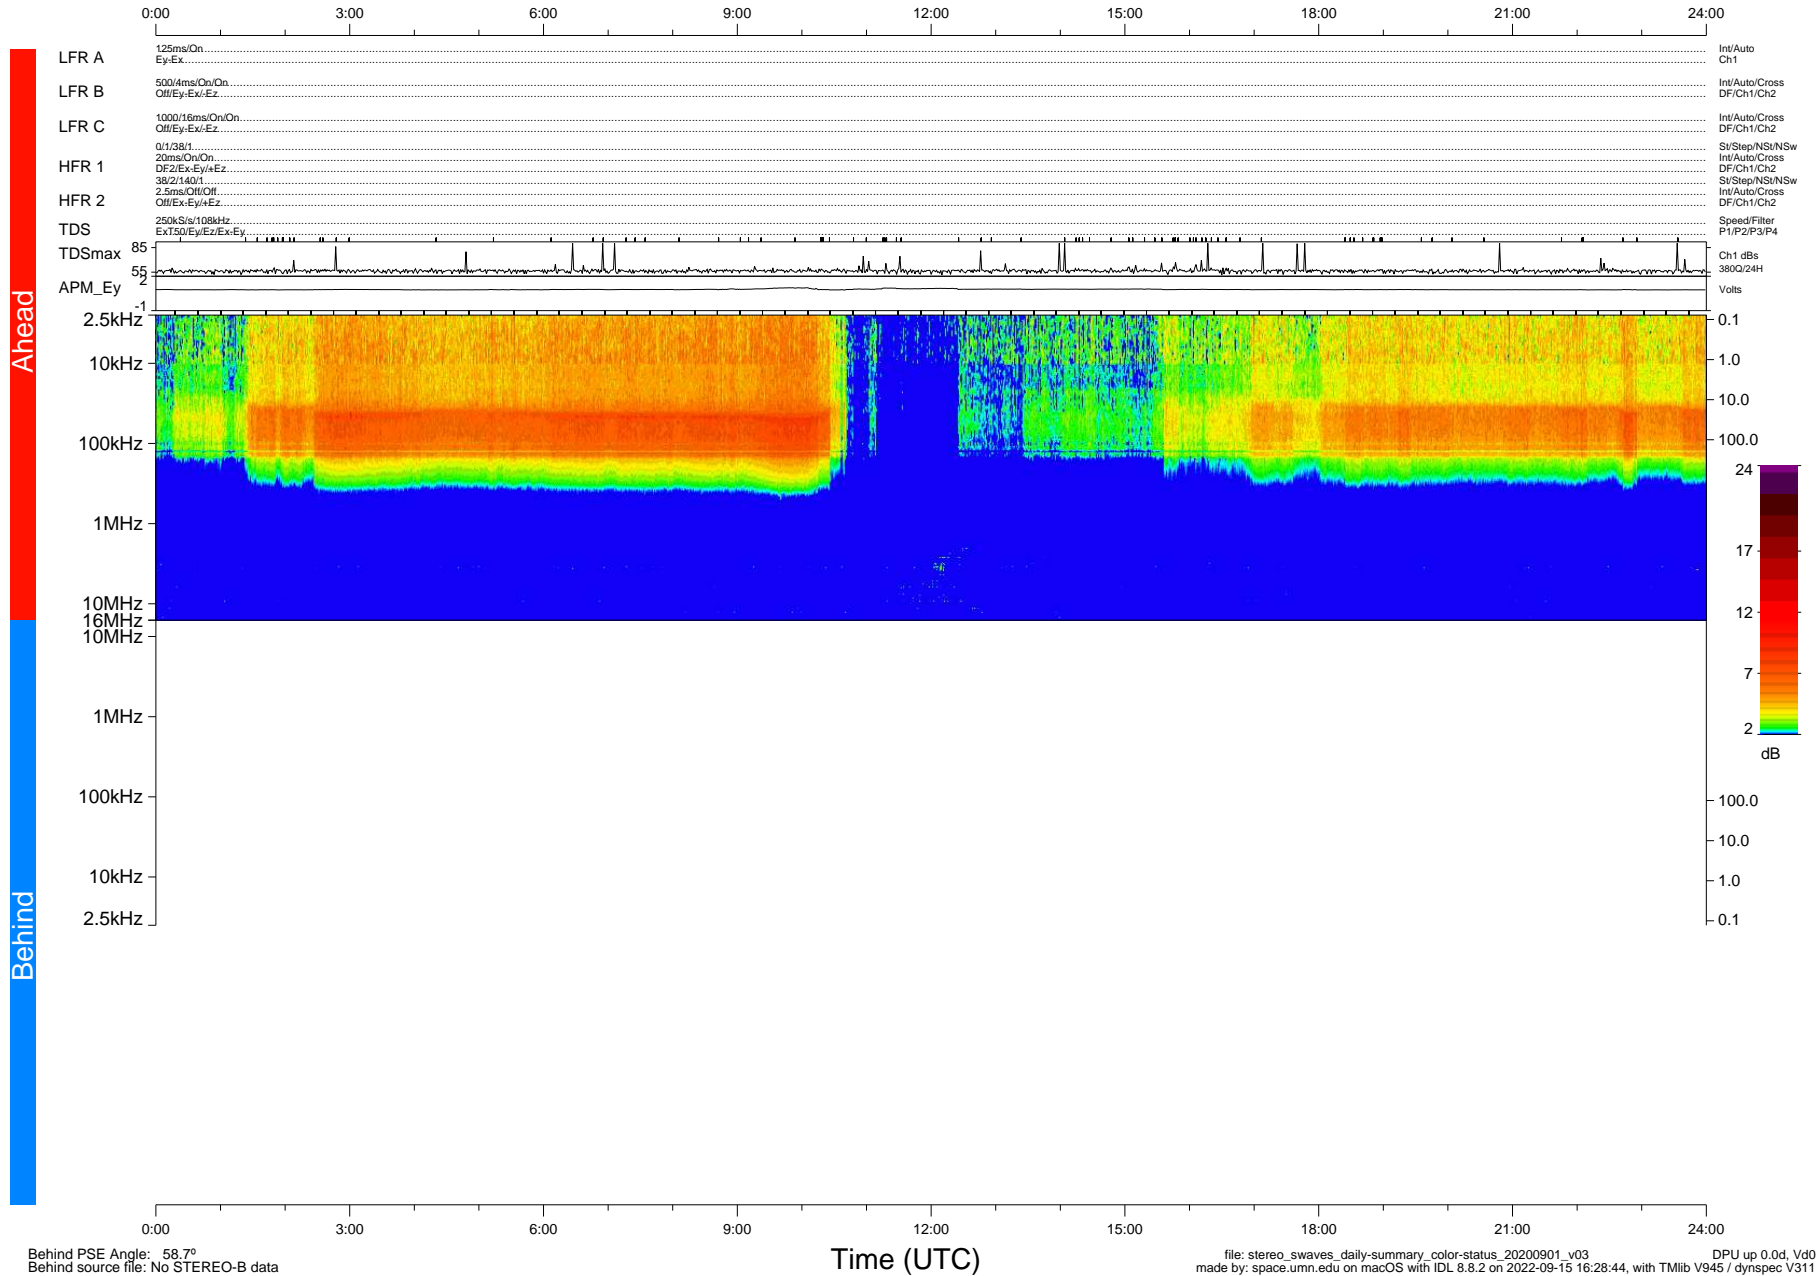

# STEREO/WAVES Daily Summary - 01-Sep-2020 (DOY 245)

Ahead source file: swaves\_ahead\_2020\_245\_1\_05.fin (Recovery: 100.0% HK, 110% Pkts)  
 Ahead PSE Angle: -63.7°

DPU up 1882.9d, V412d32

Behind PSE Angle: 58.7°  
 Behind source file: No STEREO-B data

file: stereo\_swaves\_daily-summary\_color-status\_20200901\_v03 DPU up 0.0d, Vd0  
 made by: space.umn.edu on macOS with IDL 8.8.2 on 2022-09-15 16:28:44, with Tlib V945 / dynspec V311