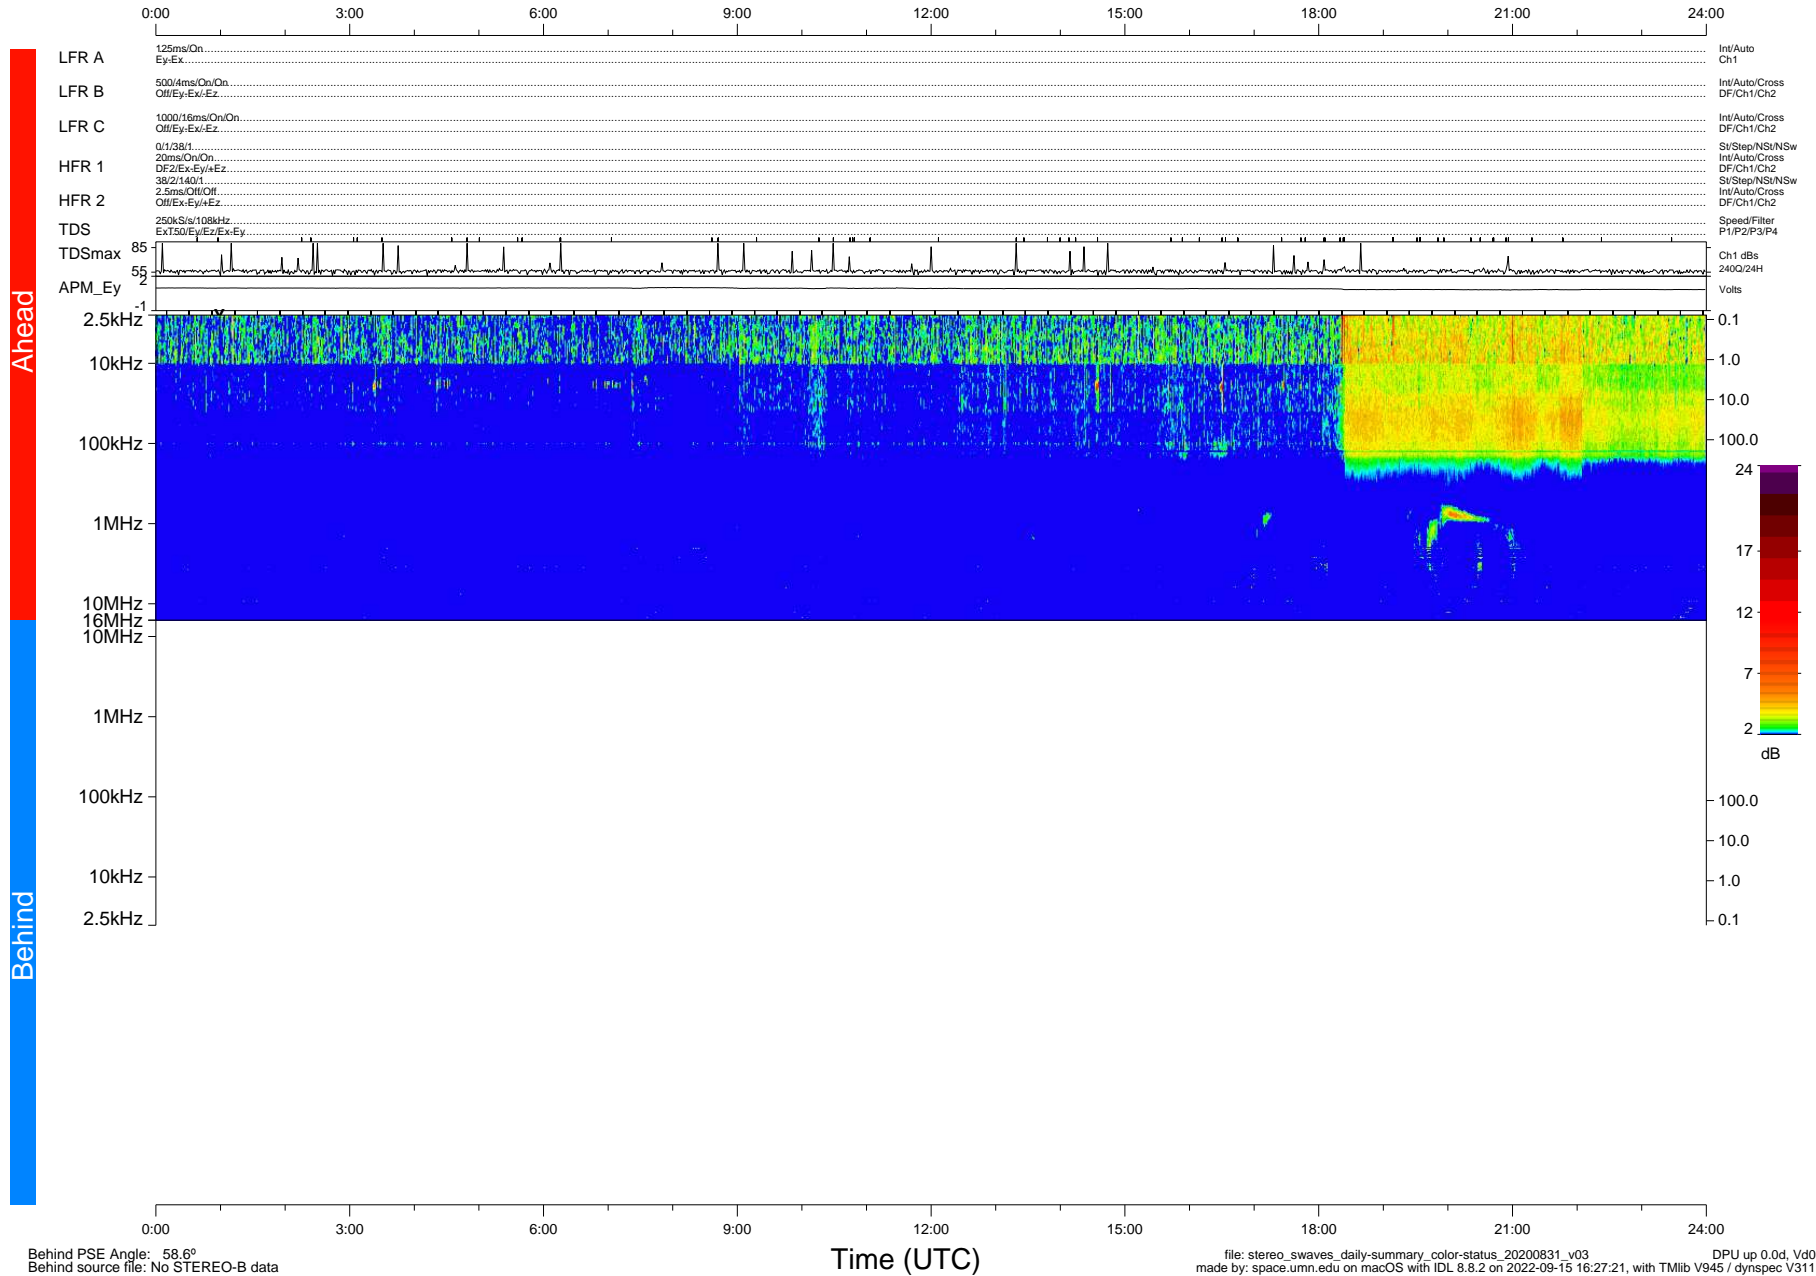

STEREO/WAVES Daily Summary - 31-Aug-2020 (DOY 244)

Ahead source file: swaves_ahead_2020_244_1_05.fin (Recovery: 100.0% HK, 90% Pkts)
Ahead PSE Angle: -63.8°

DPU up 1881.9d, V412d32

Behind PSE Angle: 58.6°
Behind source file: No STEREO-B data