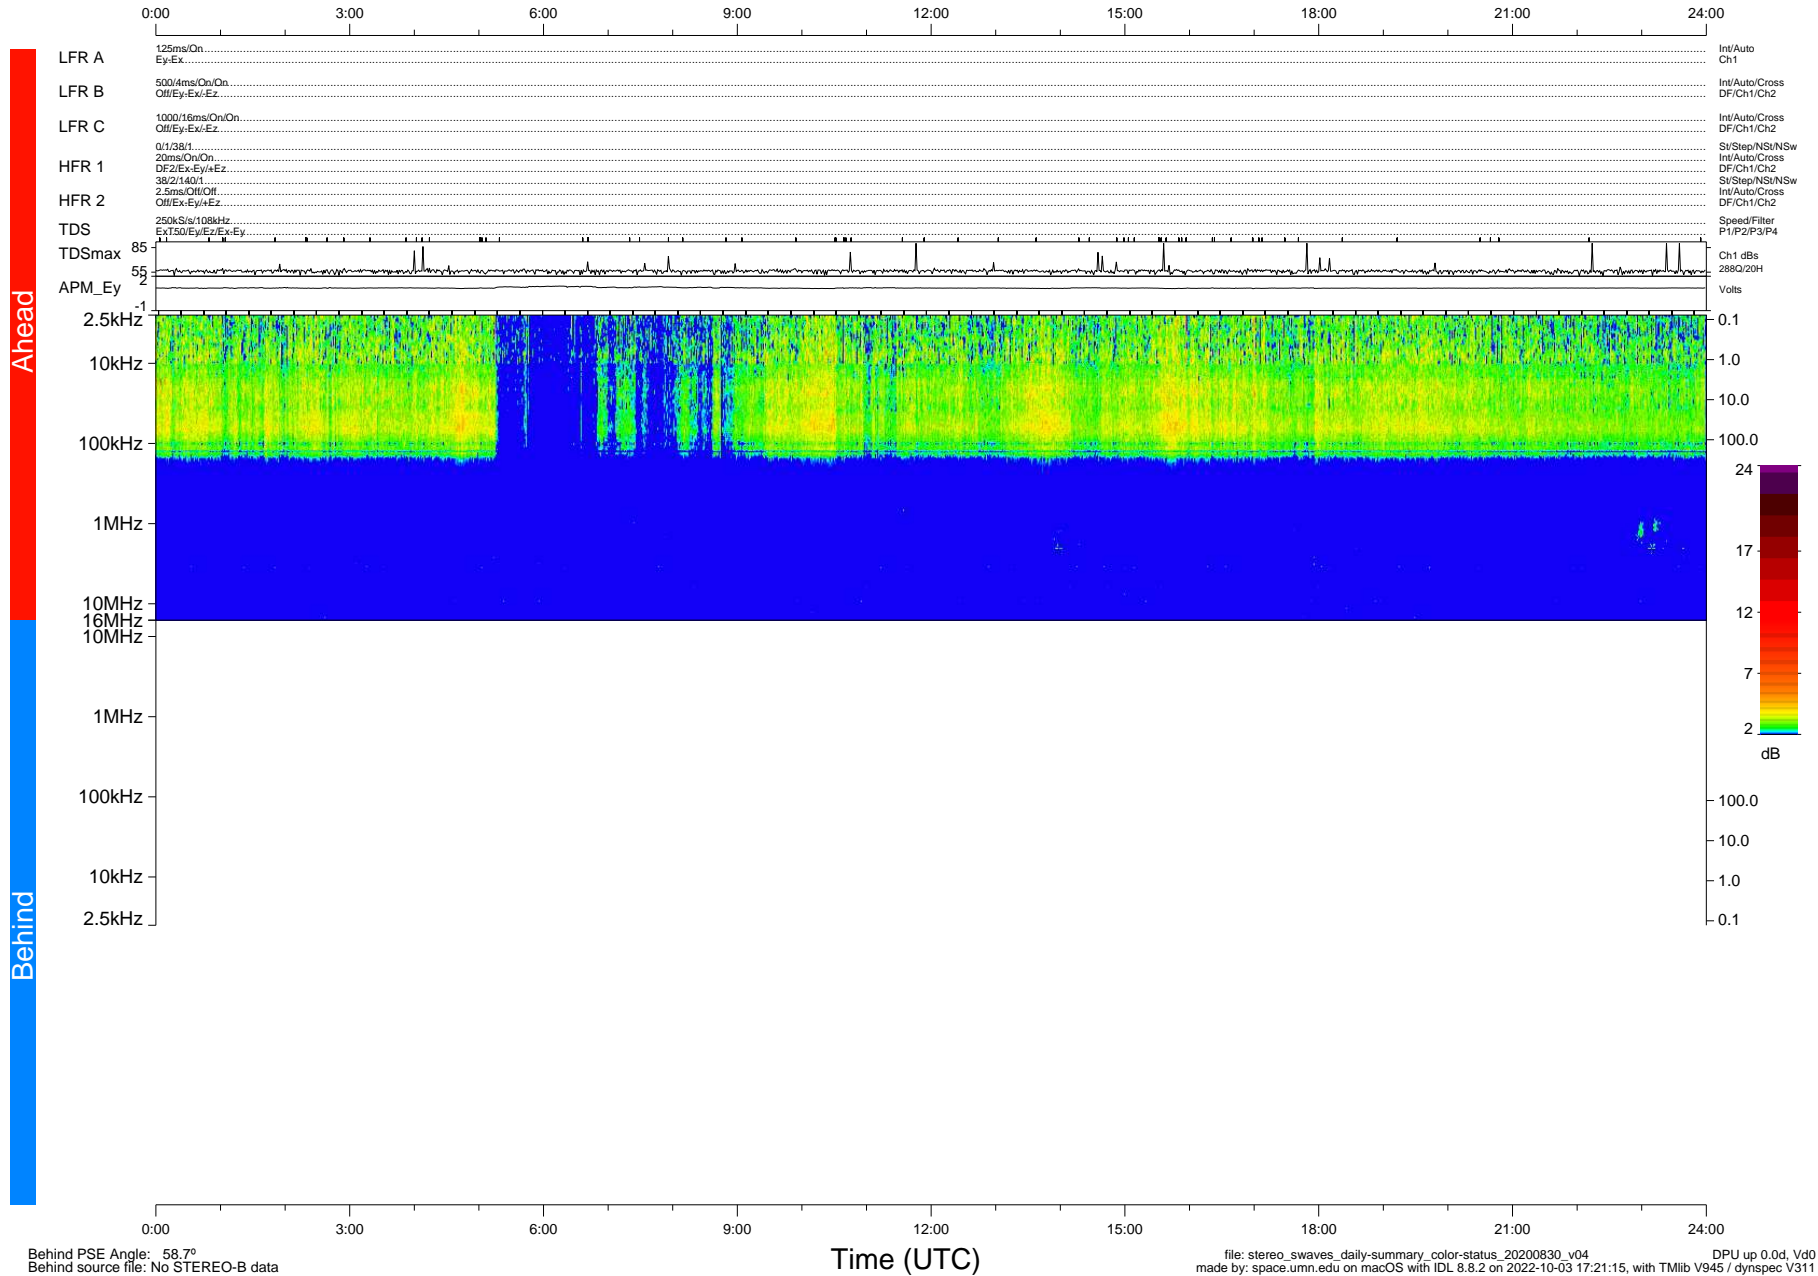

STEREO/WAVES Daily Summary - 30-Aug-2020 (DOY 243)

Ahead source file: swaves_ahead_2020_243_1_06.fin (Recovery: 100.0% HK, 96% Pkts)
Ahead PSE Angle: -63.9°

DPU up 1880.9d, V412d32

Behind PSE Angle: 58.7°
Behind source file: No STEREO-B data