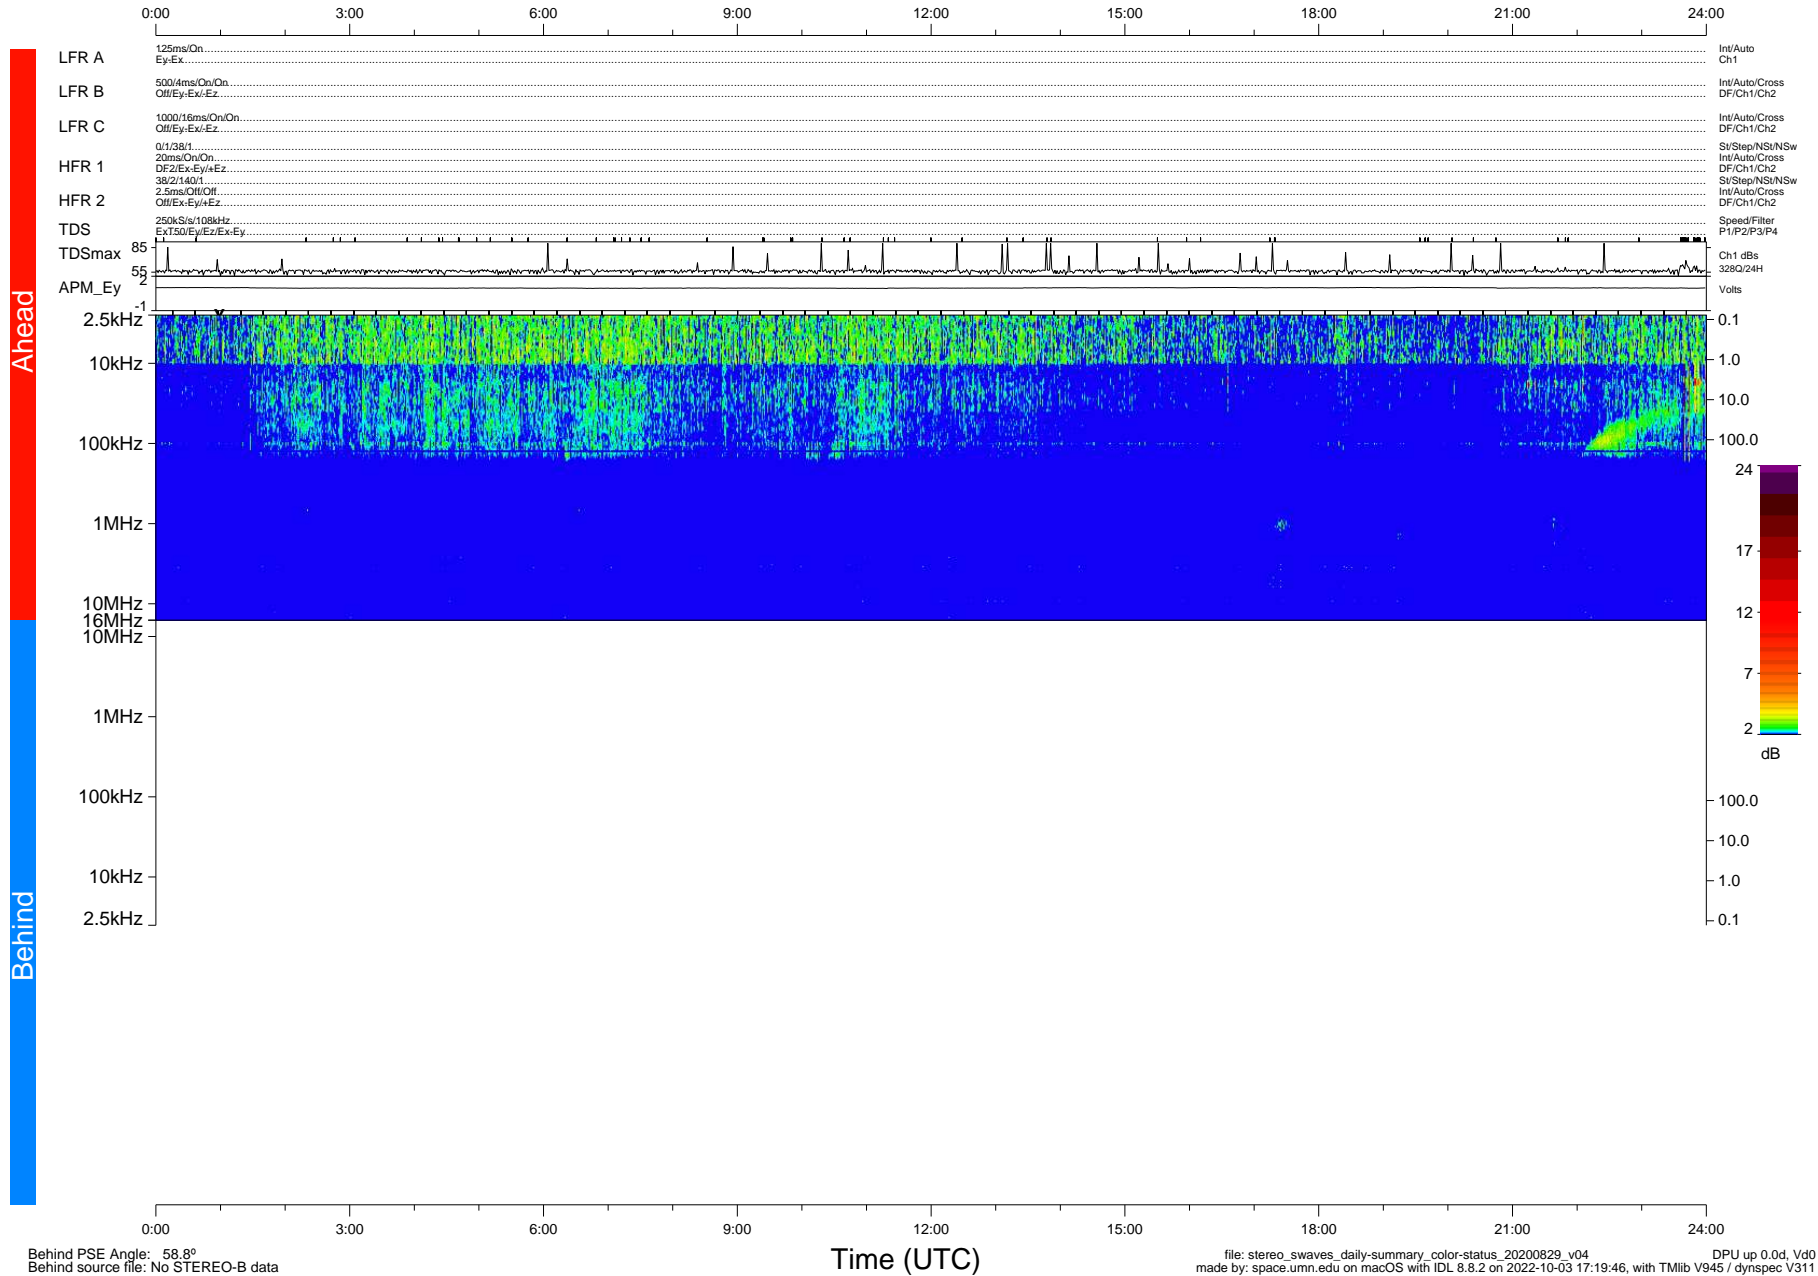

STEREO/WAVES Daily Summary - 29-Aug-2020 (DOY 242)

Ahead source file: swaves_ahead_2020_242_1_05.fin (Recovery: 100.0% HK, 103% Pkts)
Ahead PSE Angle: -63.9°

DPU up 1879.9d, V412d32

Behind PSE Angle: 58.8°
Behind source file: No STEREO-B data