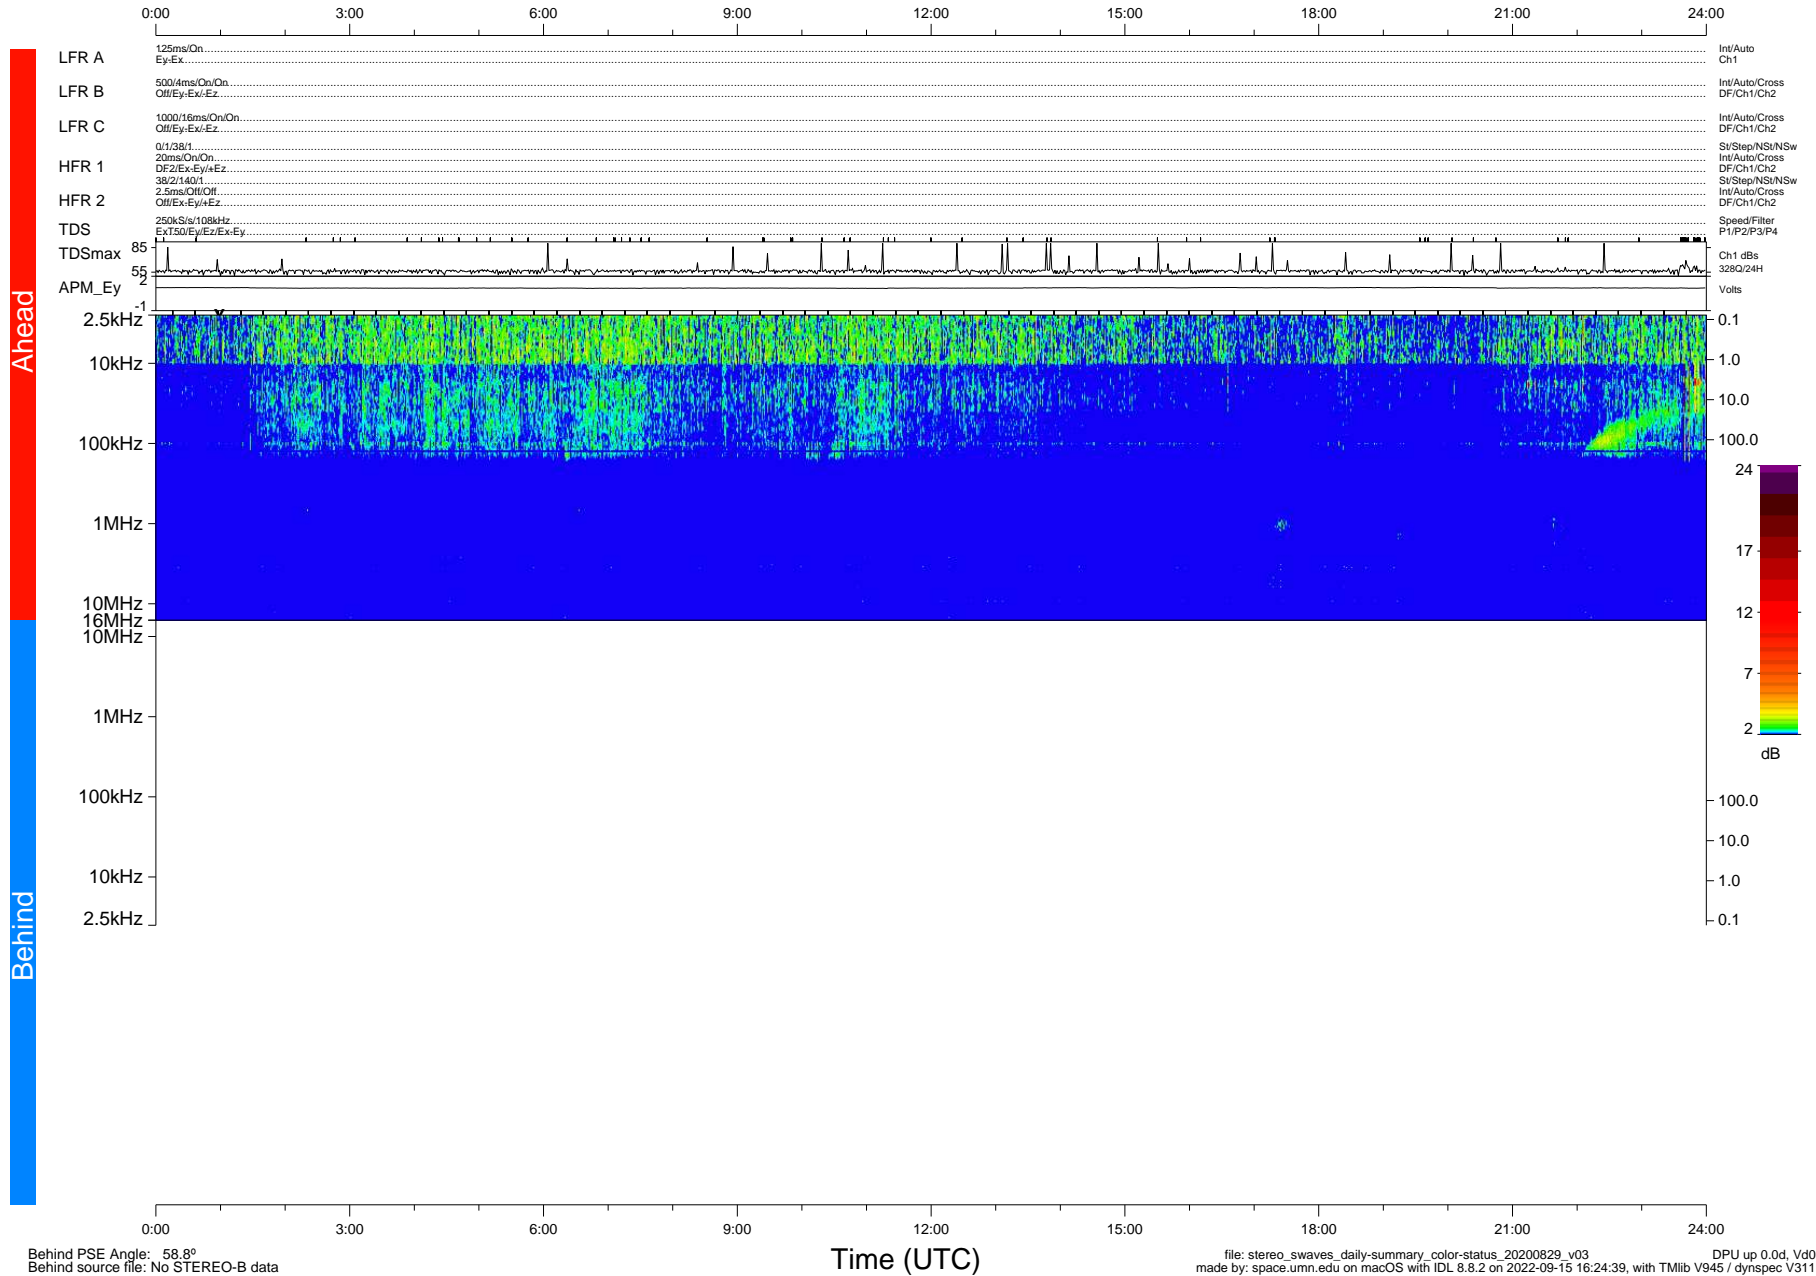

STEREO/WAVES Daily Summary - 29-Aug-2020 (DOY 242)

Ahead source file: swaves_ahead_2020_242_1_05.fin (Recovery: 100.0% HK, 103% Pkts)
 Ahead PSE Angle: -63.9°

DPU up 1879.9d, V412d32

Behind PSE Angle: 58.8°
 Behind source file: No STEREO-B data

file: stereo_swaves_daily-summary_color-status_20200829_v03
 made by: space.umn.edu on macOS with IDL 8.8.2 on 2022-09-15 16:24:39, with Tlib V945 / dynspec V311
 DPU up 0.0d, Vd0