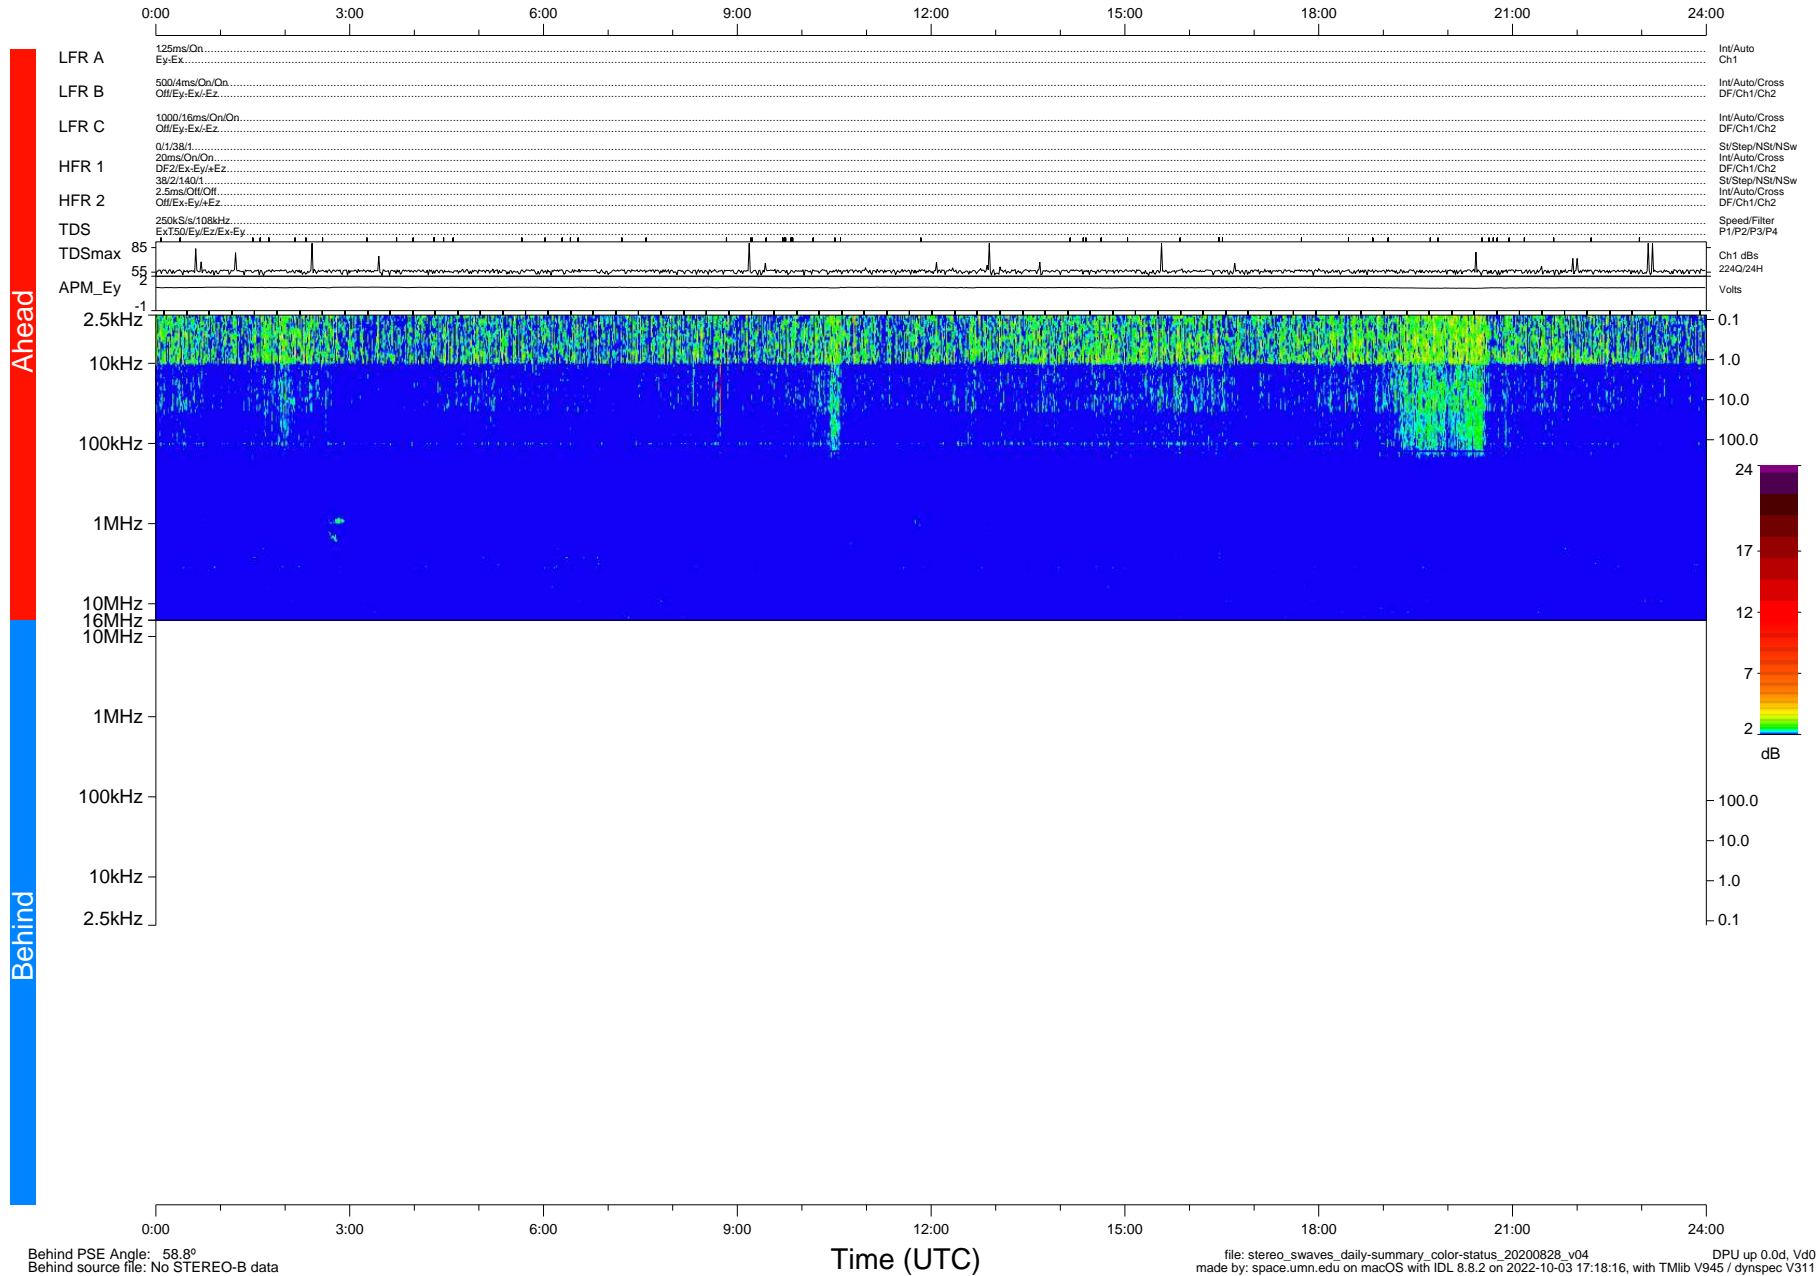

STEREO/WAVES Daily Summary - 28-Aug-2020 (DOY 241)

Ahead source file: swaves_ahead_2020_241_1_05.fin (Recovery: 100.0% HK, 88% Pkts)
Ahead PSE Angle: -64.1°

DPU up 1878.9d, V412d32

Behind PSE Angle: 58.8°
Behind source file: No STEREO-B data