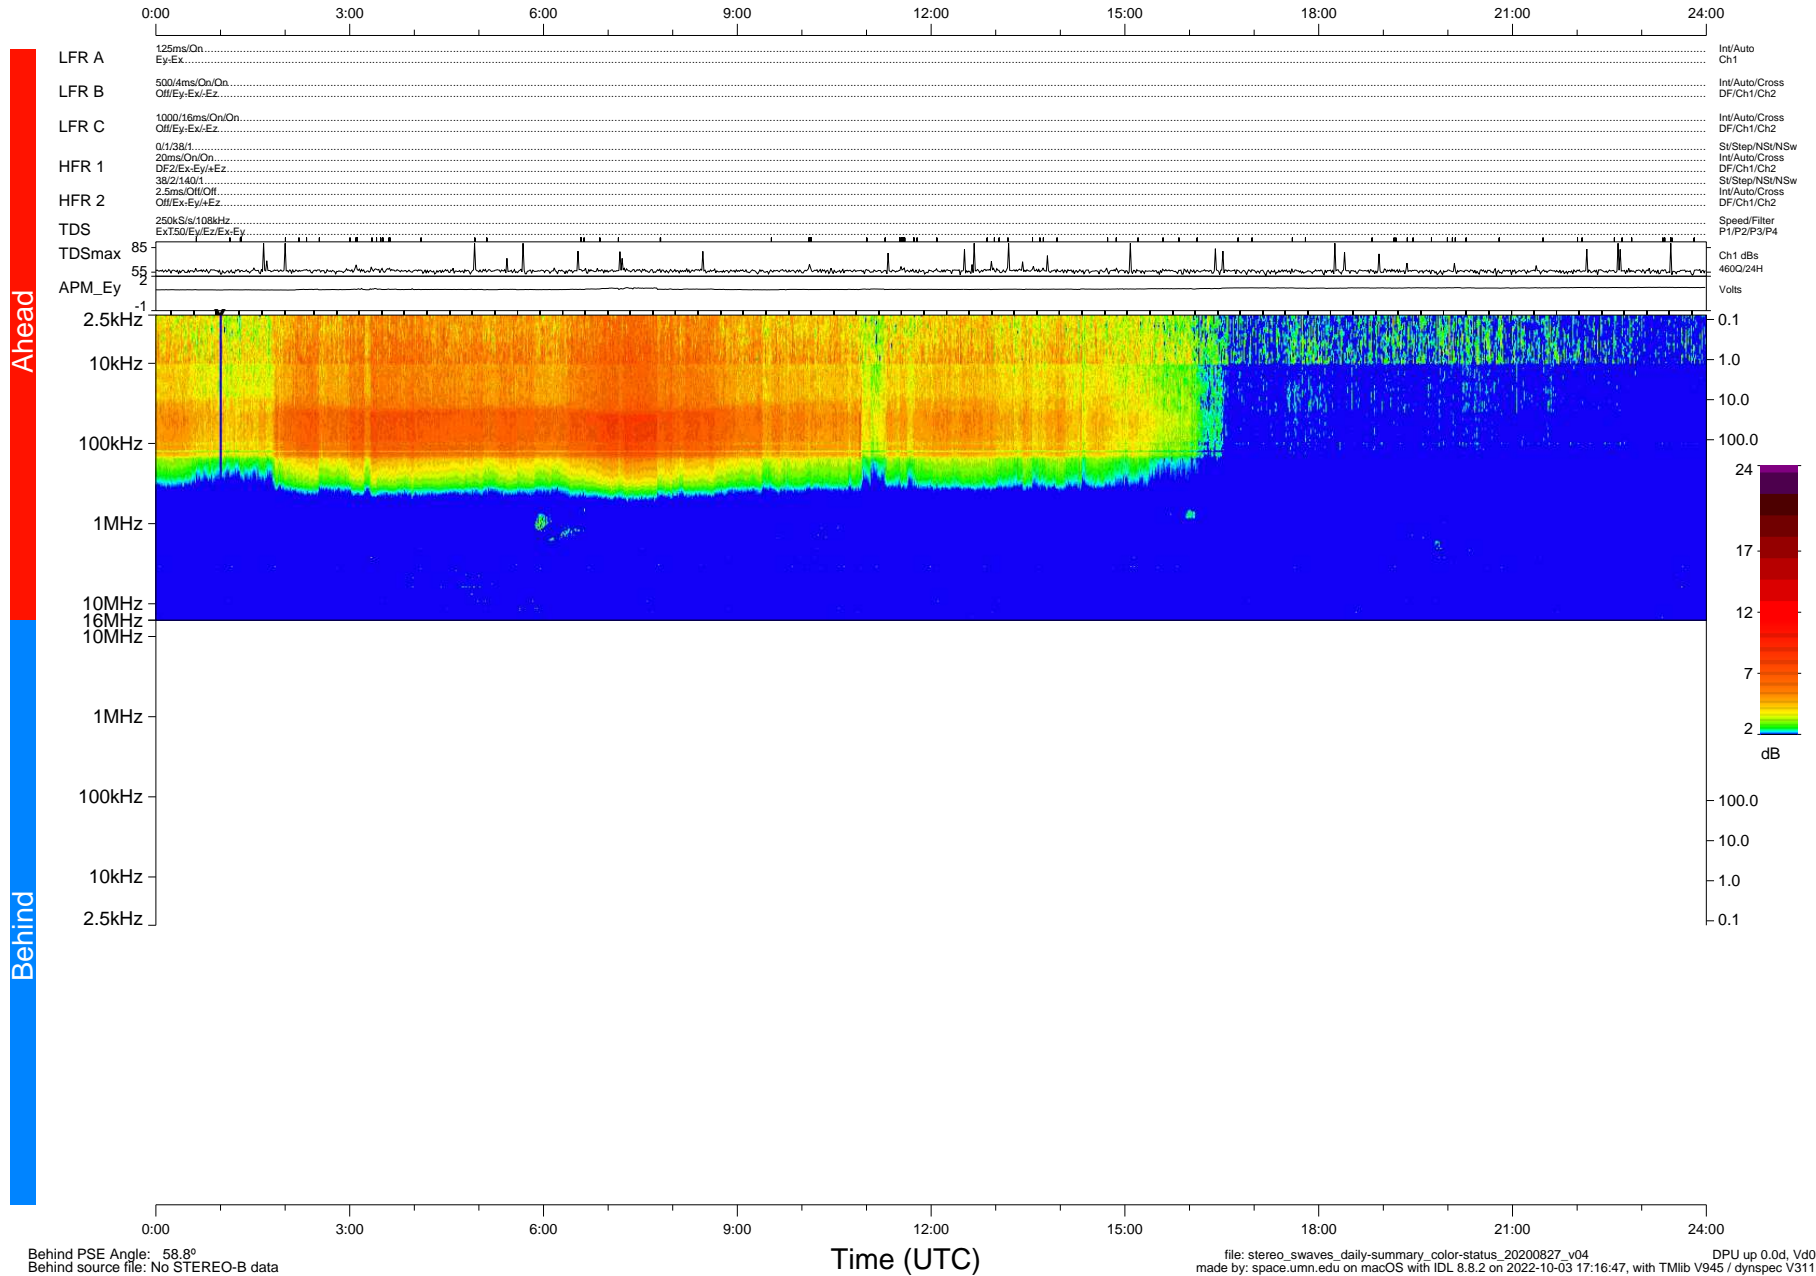

STEREO/WAVES Daily Summary - 27-Aug-2020 (DOY 240)

Ahead source file: swaves_ahead_2020_240_1_05.fin (Recovery: 100.0% HK, 122% Pkts)
 Ahead PSE Angle: -64.2°

DPU up 1877.9d, V412d32

Behind PSE Angle: 58.8°
 Behind source file: No STEREO-B data

file: stereo_swaves_daily-summary_color-status_20200827_v04
 made by: space.umn.edu on macOS with IDL 8.8.2 on 2022-10-03 17:16:47, with Tlib V945 / dynspec V311
 DPU up 0.0d, Vd0