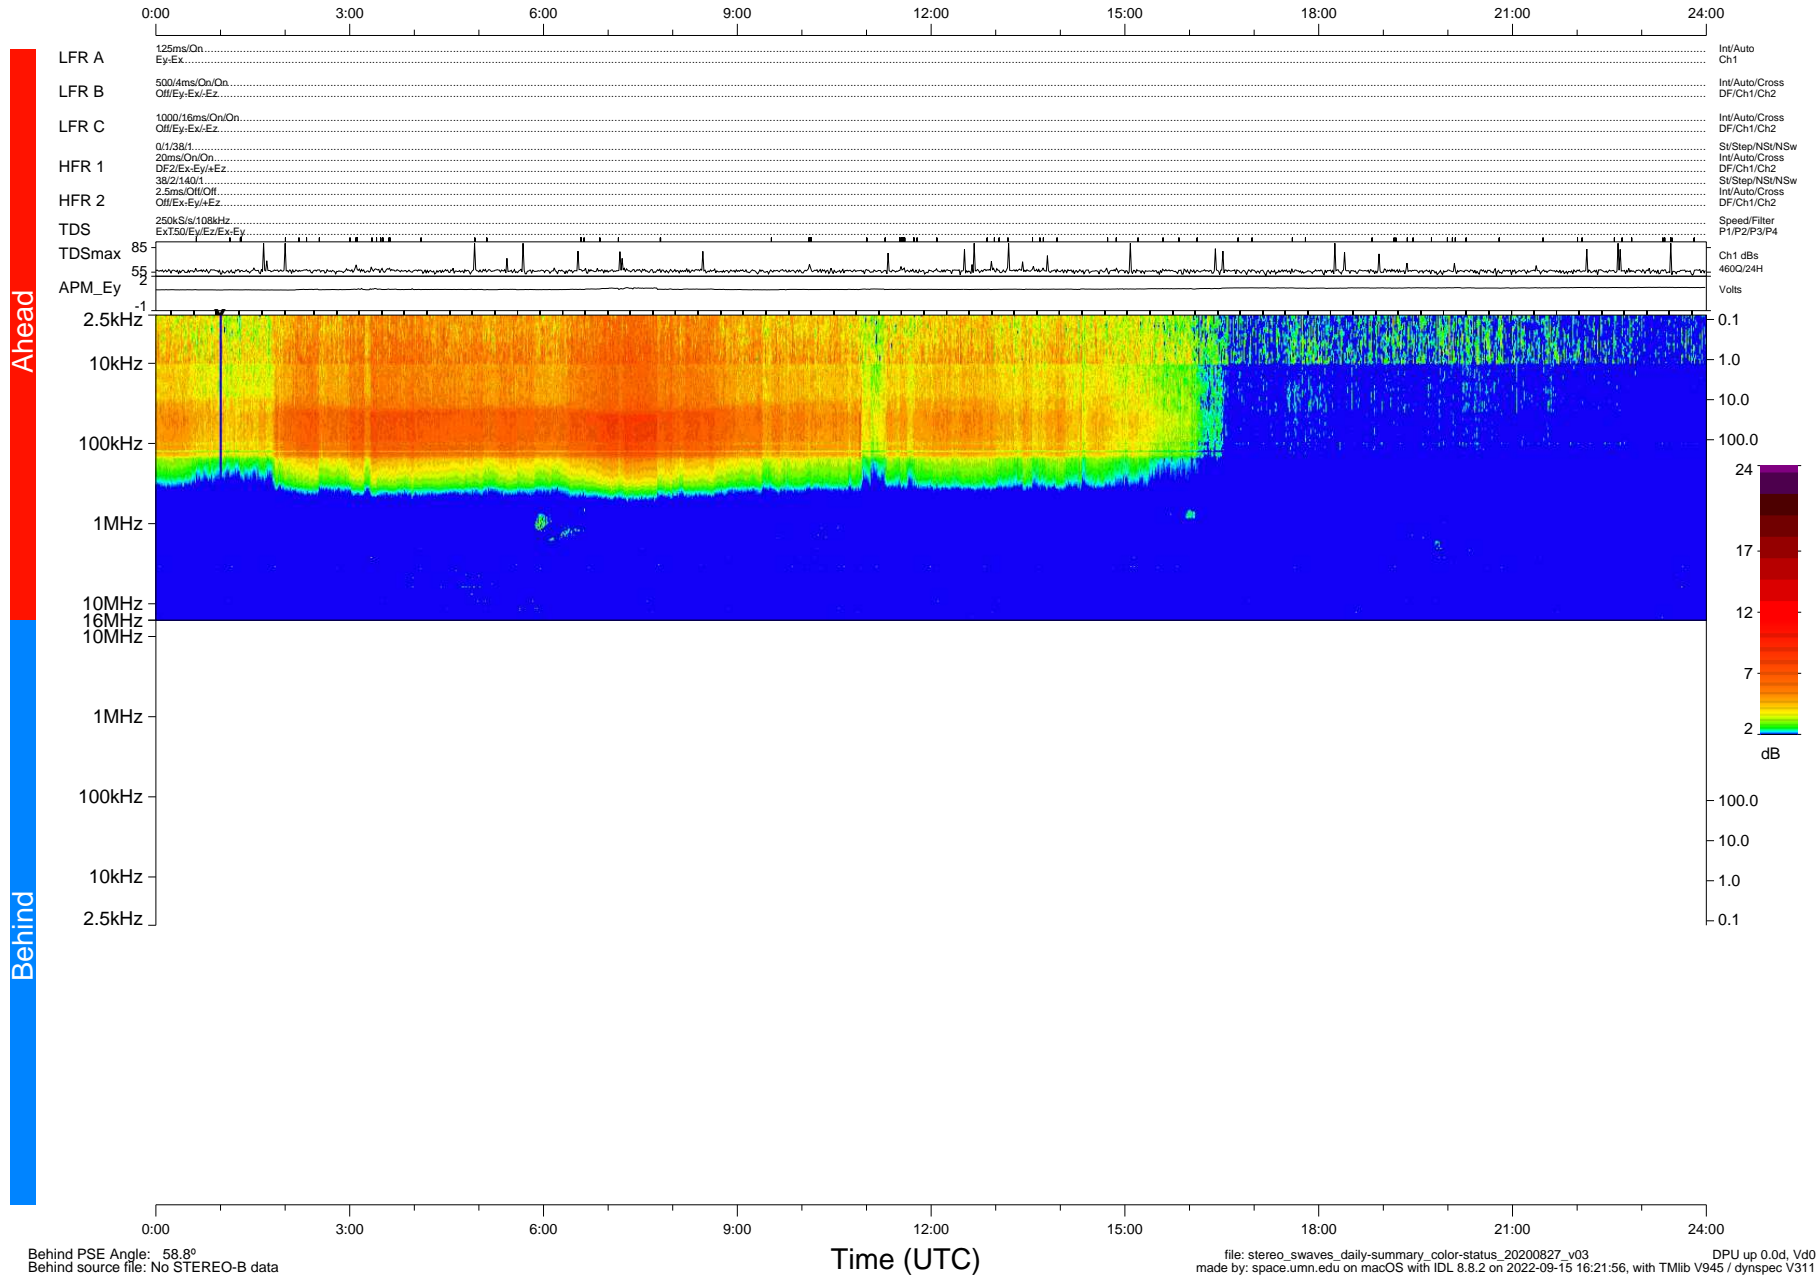

STEREO/WAVES Daily Summary - 27-Aug-2020 (DOY 240)

Ahead source file: swaves_ahead_2020_240_1_05.fin (Recovery: 100.0% HK, 122% Pkts)
 Ahead PSE Angle: -64.2°

DPU up 1877.9d, V412d32

Behind PSE Angle: 58.8°
 Behind source file: No STEREO-B data

file: stereo_swaves_daily-summary_color-status_20200827_v03
 made by: space.umn.edu on macOS with IDL 8.8.2 on 2022-09-15 16:21:56, with Tlib V945 / dynspec V311
 DPU up 0.0d, Vd0