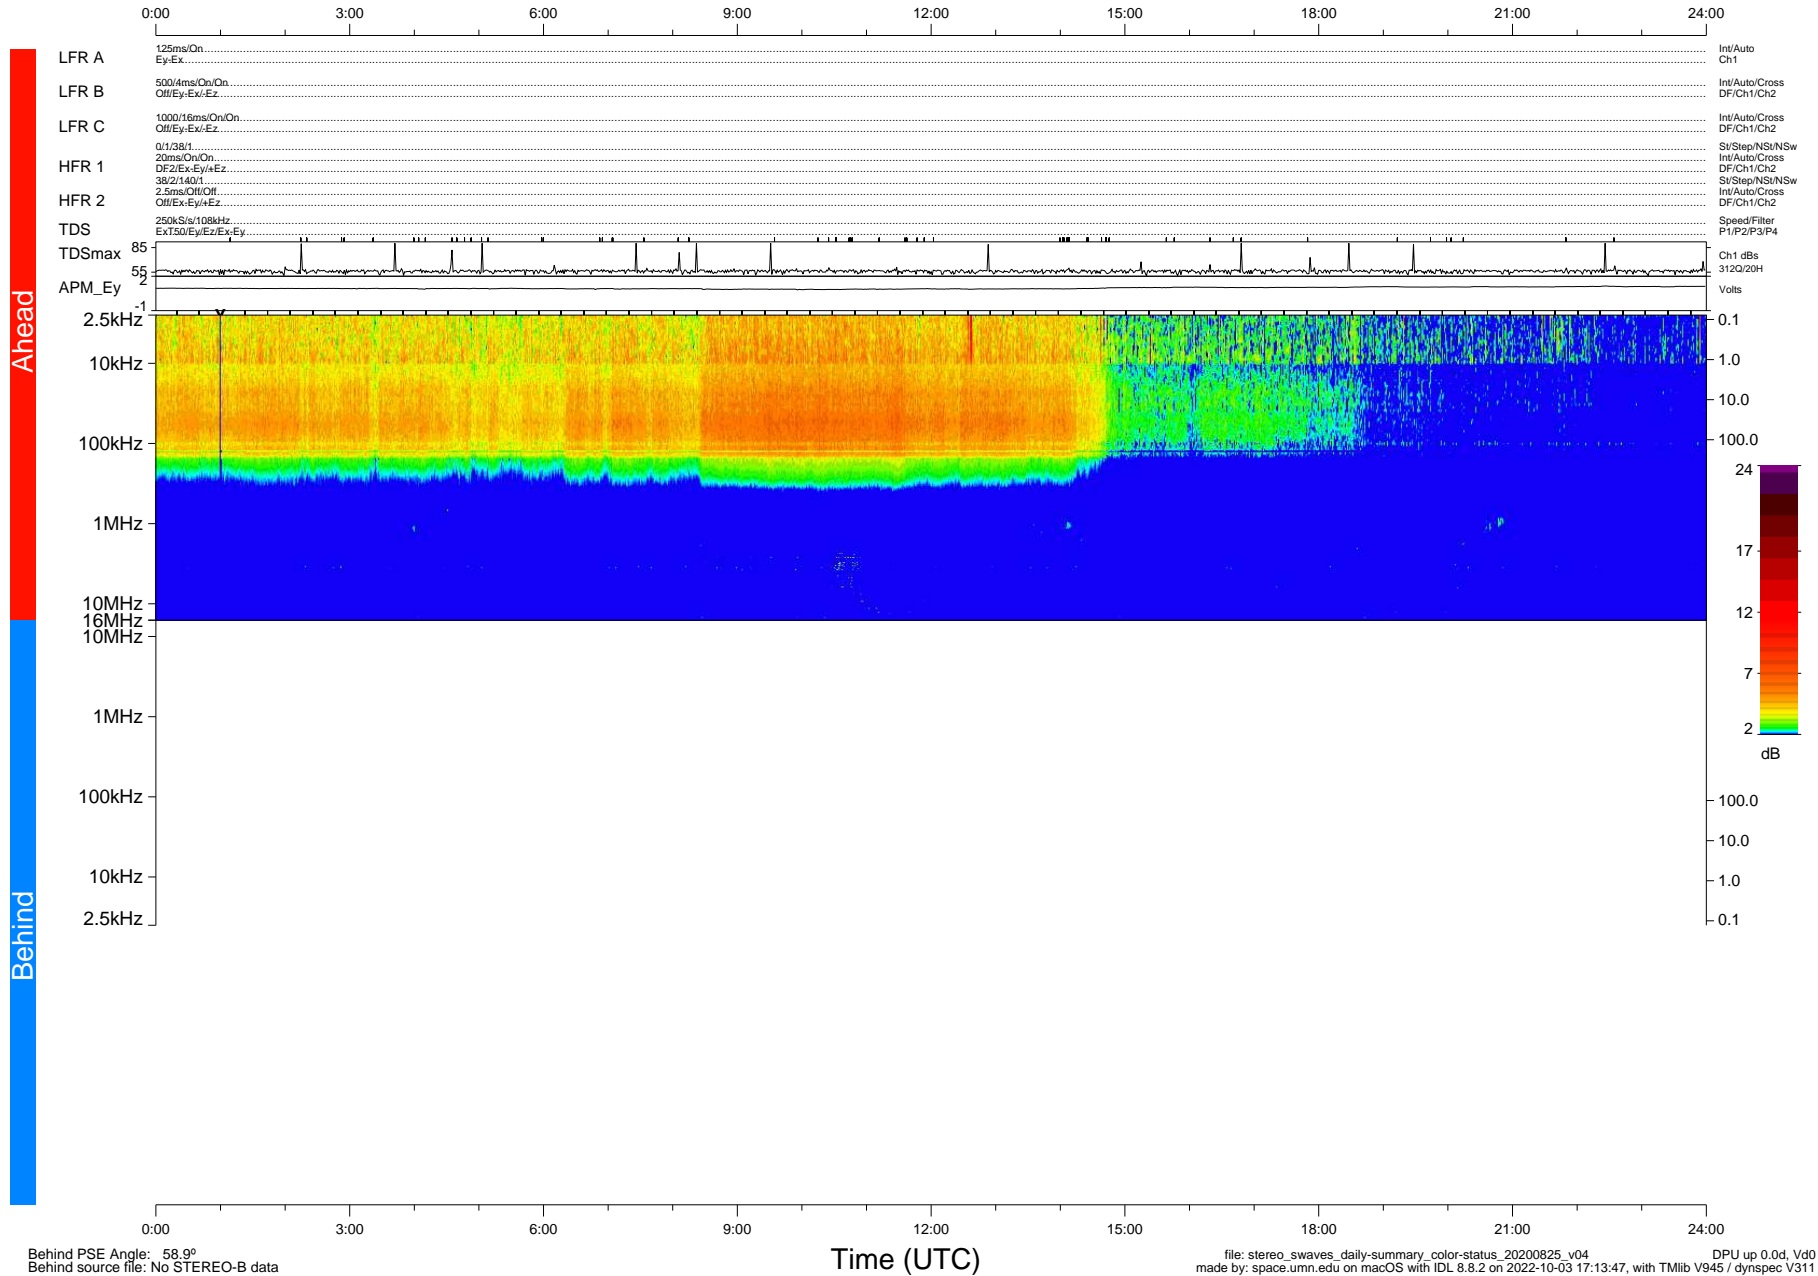

STEREO/WAVES Daily Summary - 25-Aug-2020 (DOY 238)

Ahead source file: swaves_ahead_2020_238_1_06.fin (Recovery: 100.0% HK, 100% Pkts)
 Ahead PSE Angle: -64.4°

DPU up 1875.9d, V412d32

Behind PSE Angle: 58.9°
 Behind source file: No STEREO-B data