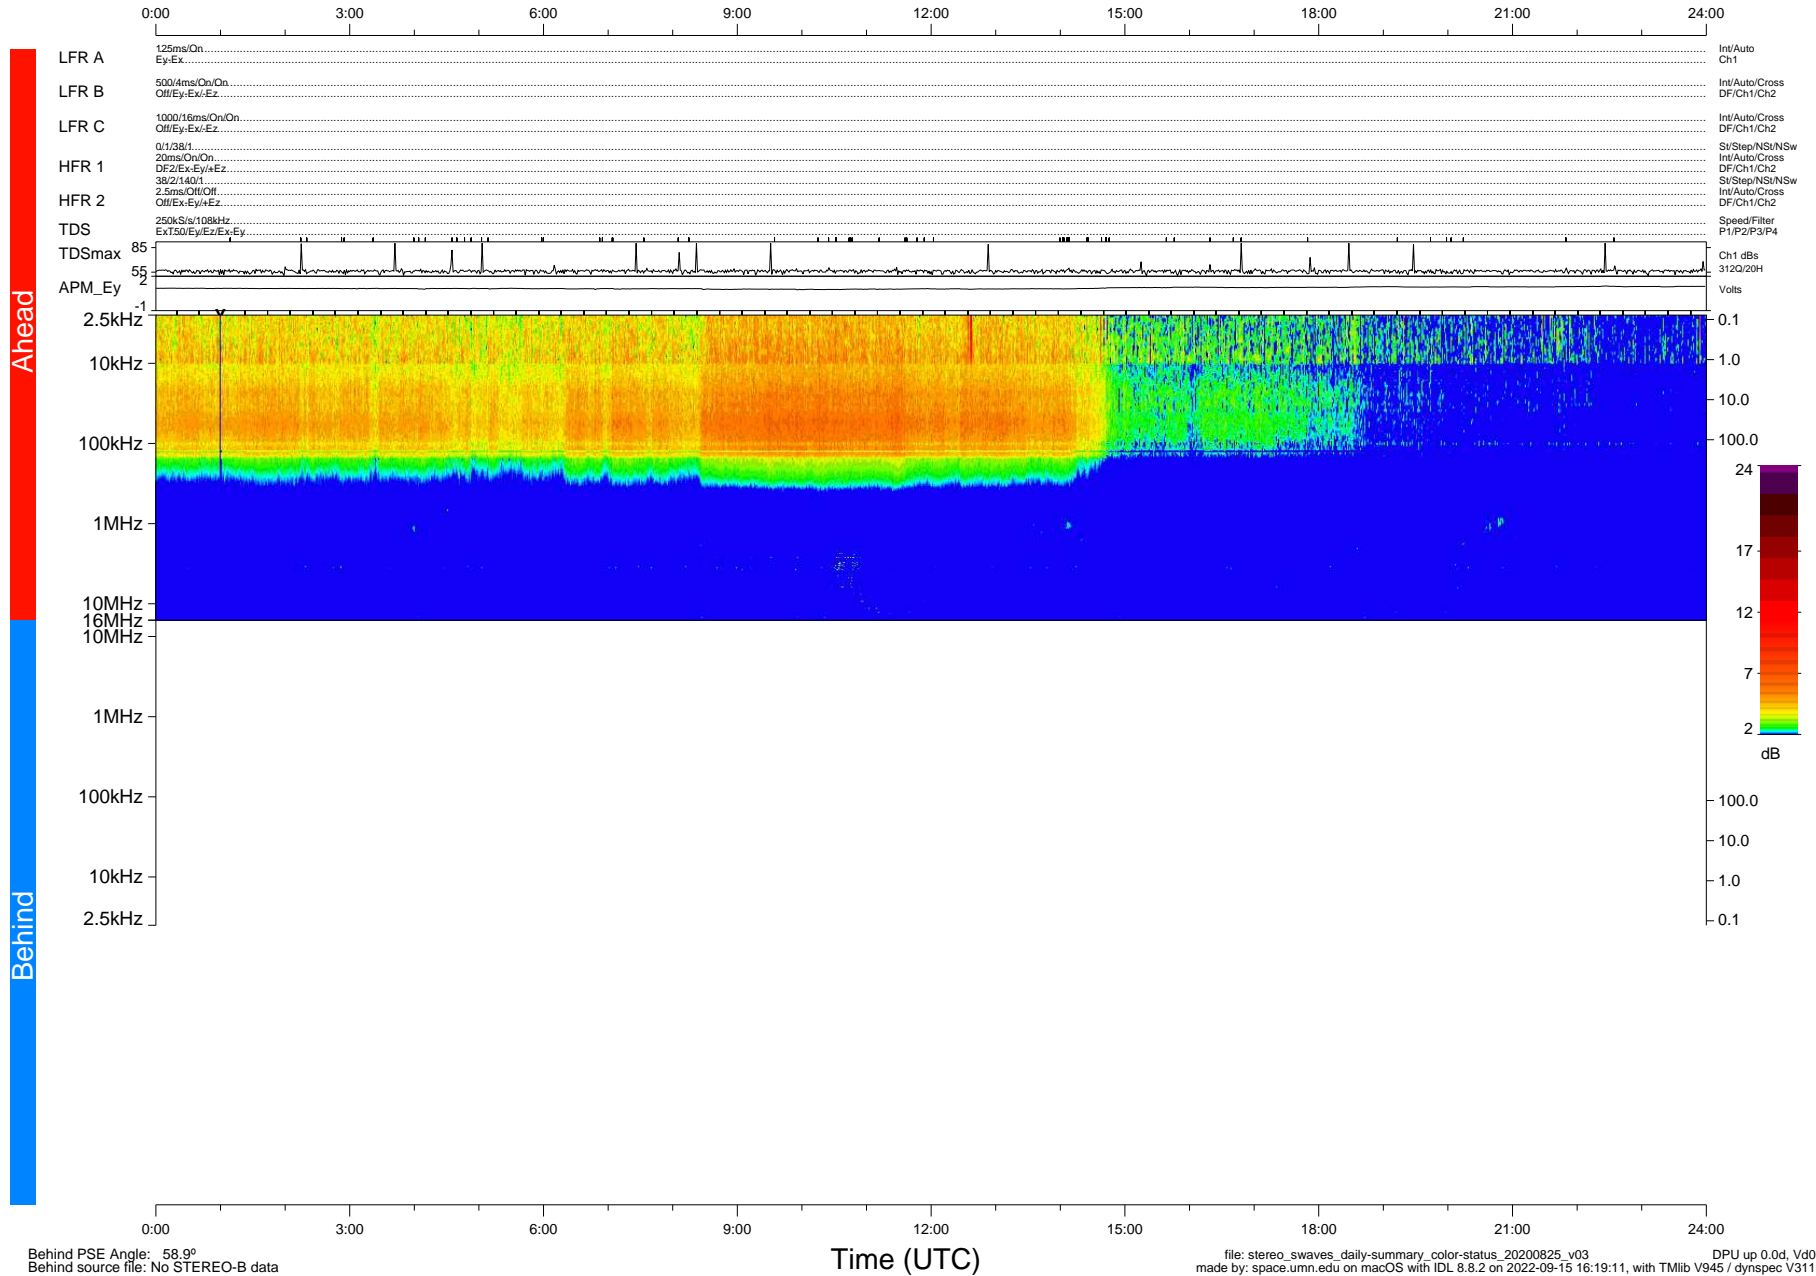

STEREO/WAVES Daily Summary - 25-Aug-2020 (DOY 238)

Ahead source file: swaves_ahead_2020_238_1_06.fin (Recovery: 100.0% HK, 100% Pkts)
 Ahead PSE Angle: -64.4°

DPU up 1875.9d, V412d32

Behind PSE Angle: 58.9°
 Behind source file: No STEREO-B data

file: stereo_swaves_daily-summary_color-status_20200825_v03
 made by: space.umn.edu on macOS with IDL 8.8.2 on 2022-09-15 16:19:11, with TLib V945 / dynspec V311
 DPU up 0.0d, Vd0