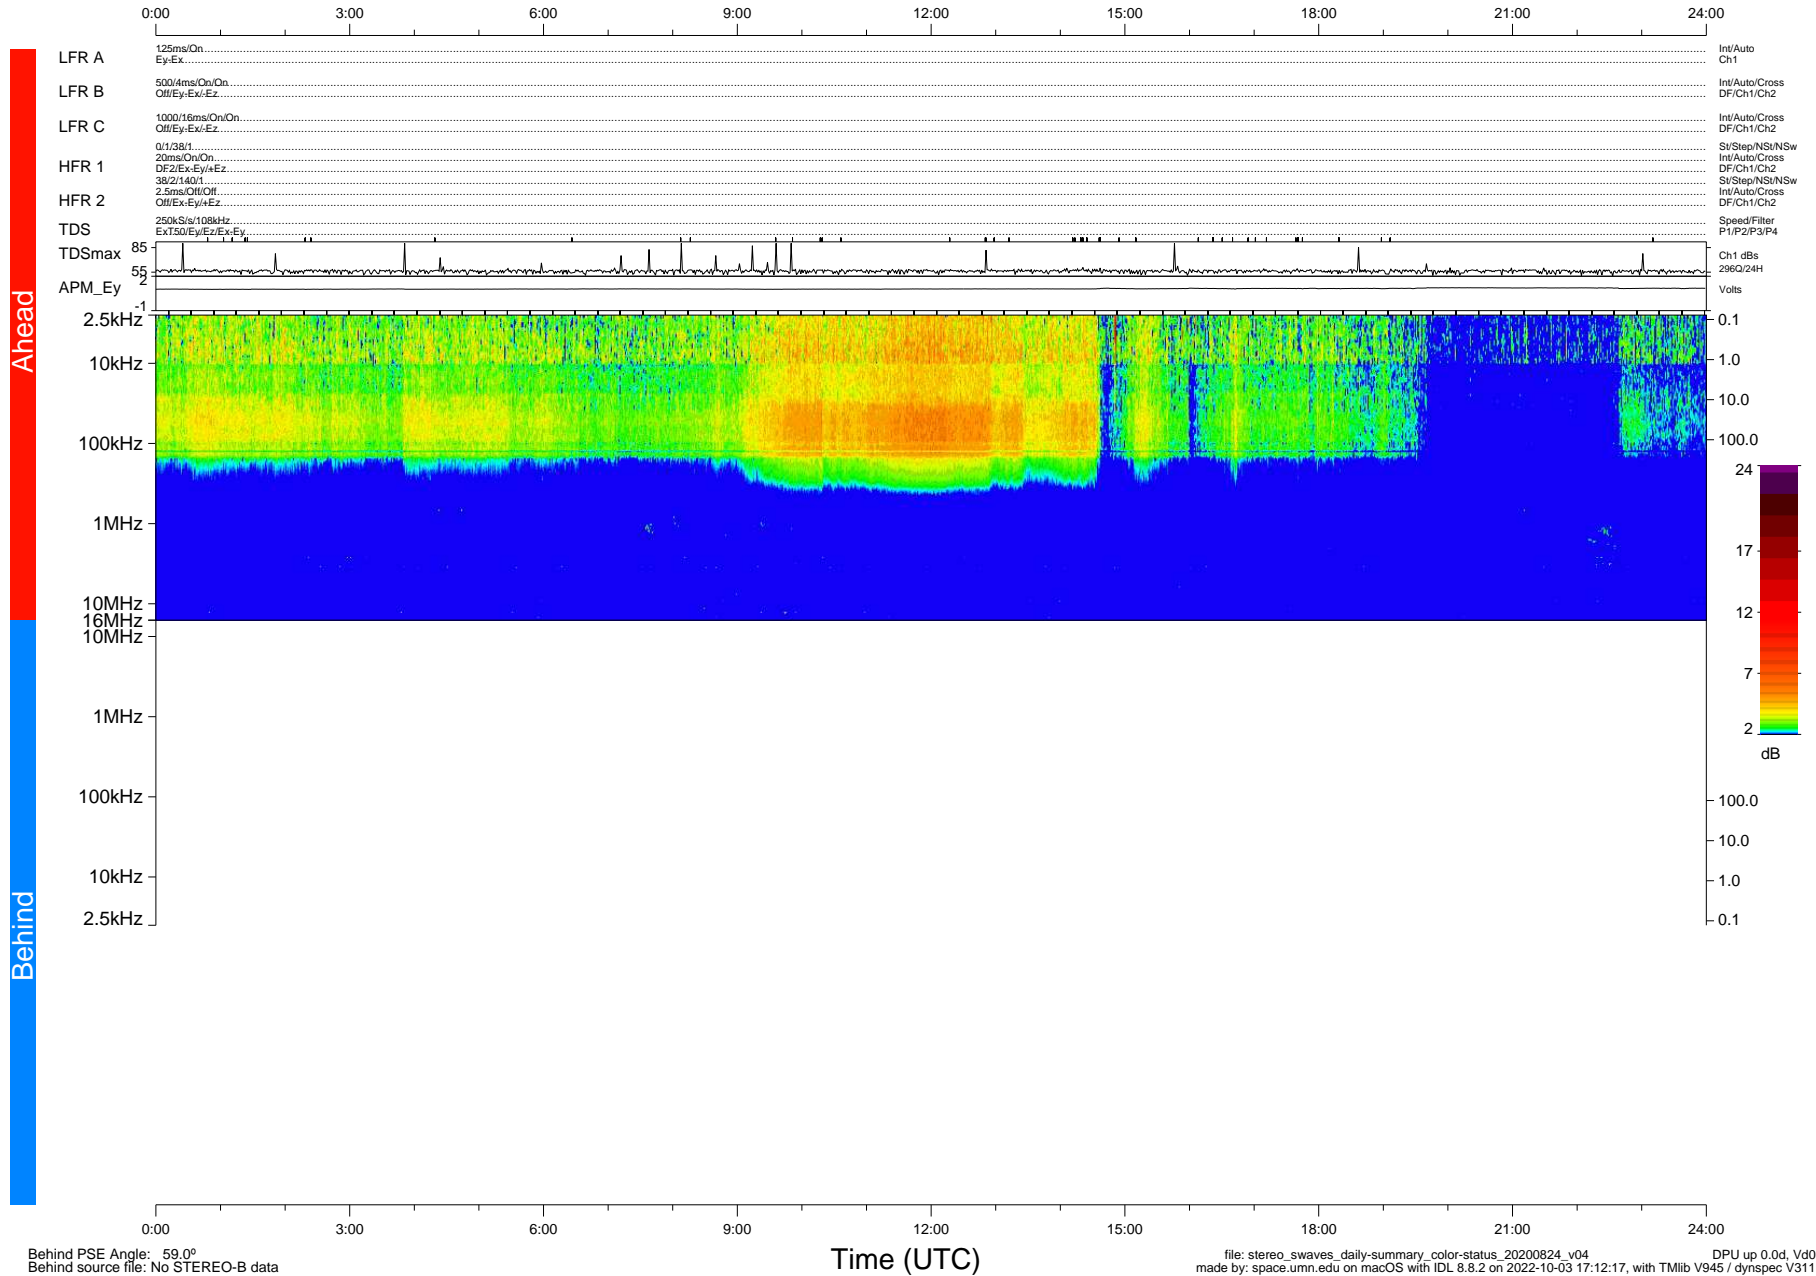

STEREO/WAVES Daily Summary - 24-Aug-2020 (DOY 237)

Ahead source file: swaves_ahead_2020_237_1_05.fin (Recovery: 100.0% HK, 98% Pkts)
 Ahead PSE Angle: -64.4°

DPU up 1874.9d, V412d32

Behind PSE Angle: 59.0°
 Behind source file: No STEREO-B data

file: stereo_swaves_daily-summary_color-status_20200824_v04
 made by: space.umn.edu on macOS with IDL 8.8.2 on 2022-10-03 17:12:17, with Tlib V945 / dynspec V311
 DPU up 0.0d, Vd0