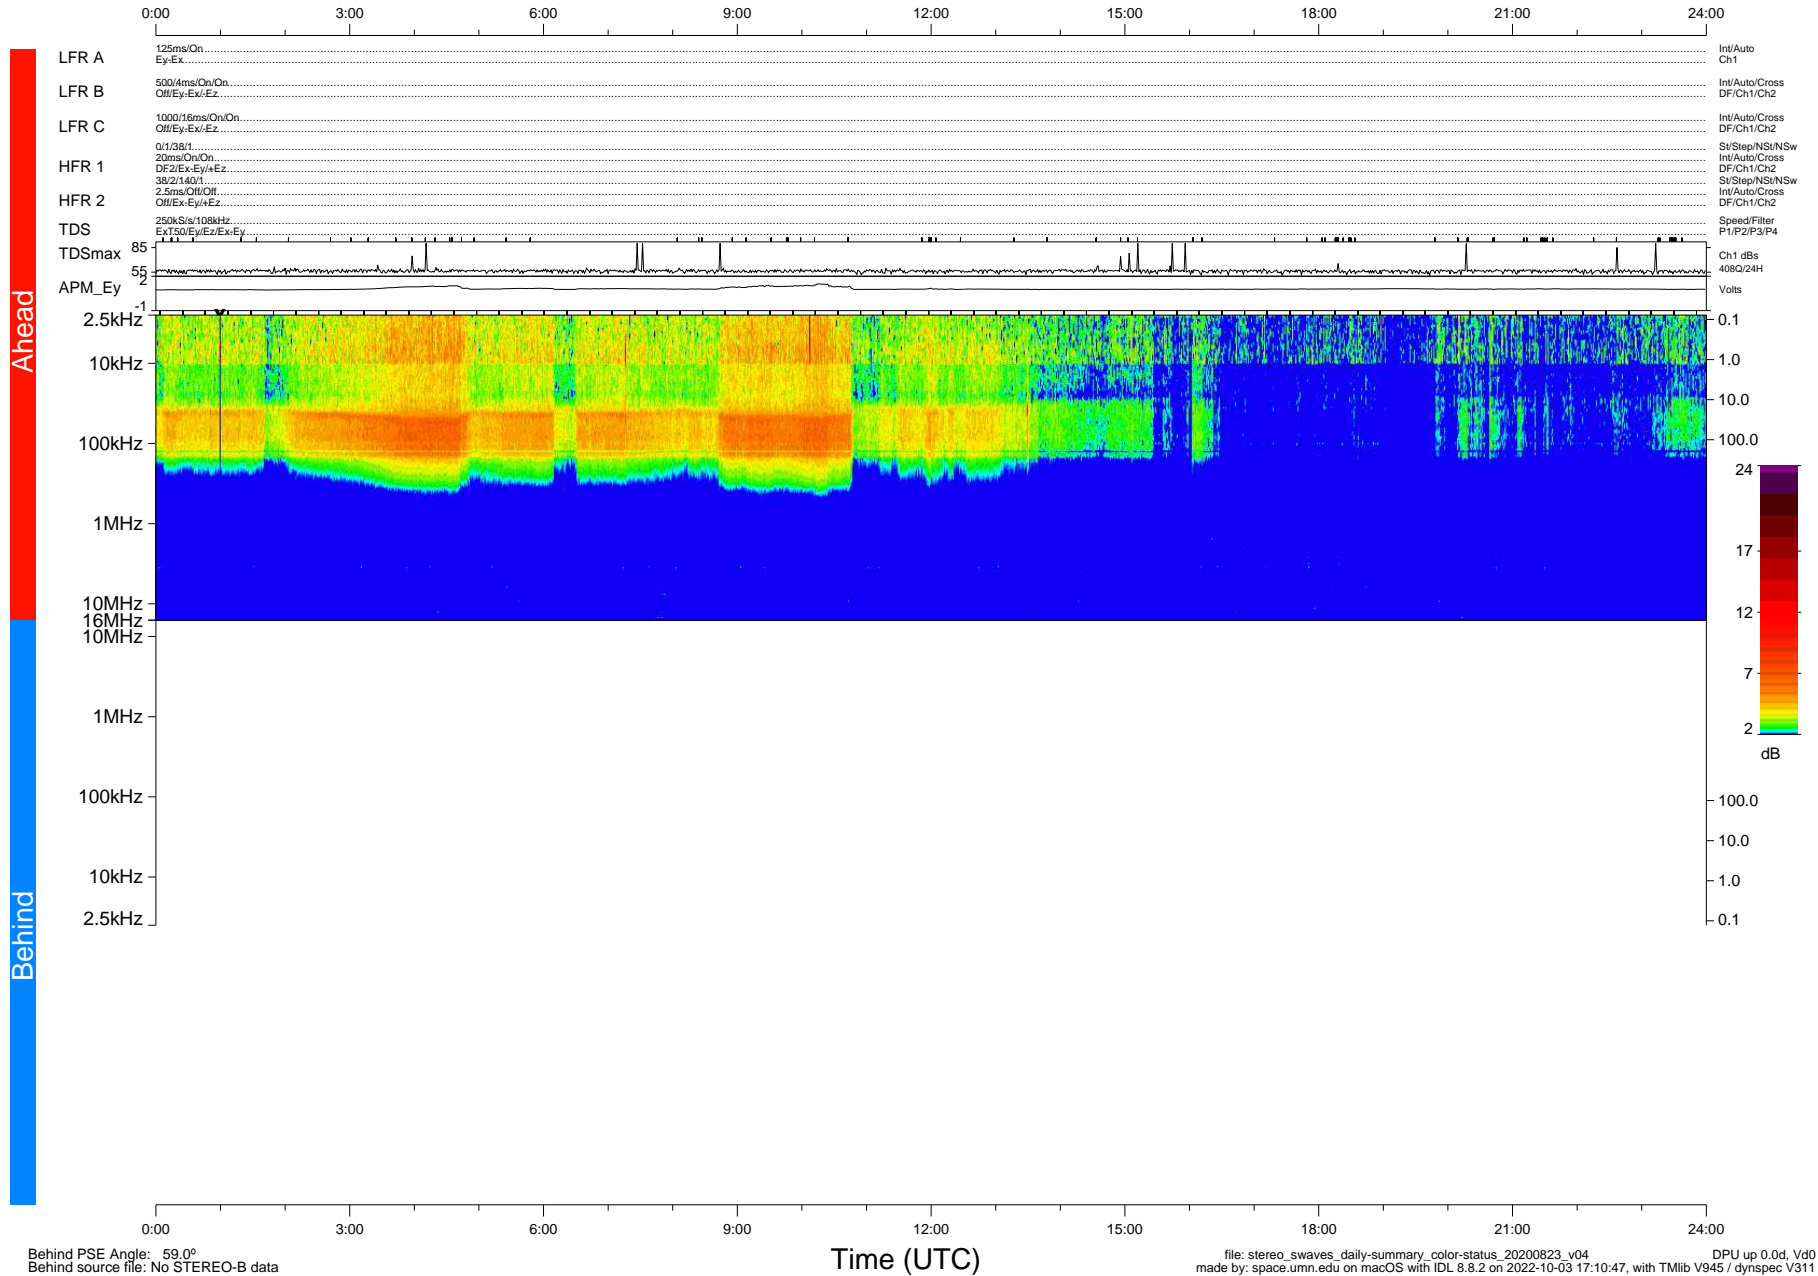

STEREO/WAVES Daily Summary - 23-Aug-2020 (DOY 236)

Ahead source file: swaves_ahead_2020_236_1_05.fin (Recovery: 100.0% HK, 115% Pkts)
 Ahead PSE Angle: -64.5°

DPU up 1873.9d, V412d32

Behind PSE Angle: 59.0°
 Behind source file: No STEREO-B data

Time (UTC)

file: stereo_swaves_daily-summary_color-status_20200823_v04
 made by: space.umn.edu on macOS with IDL 8.8.2 on 2022-10-03 17:10:47, with Tlib V945 / dynspec V311
 DPU up 0.0d, Vd0