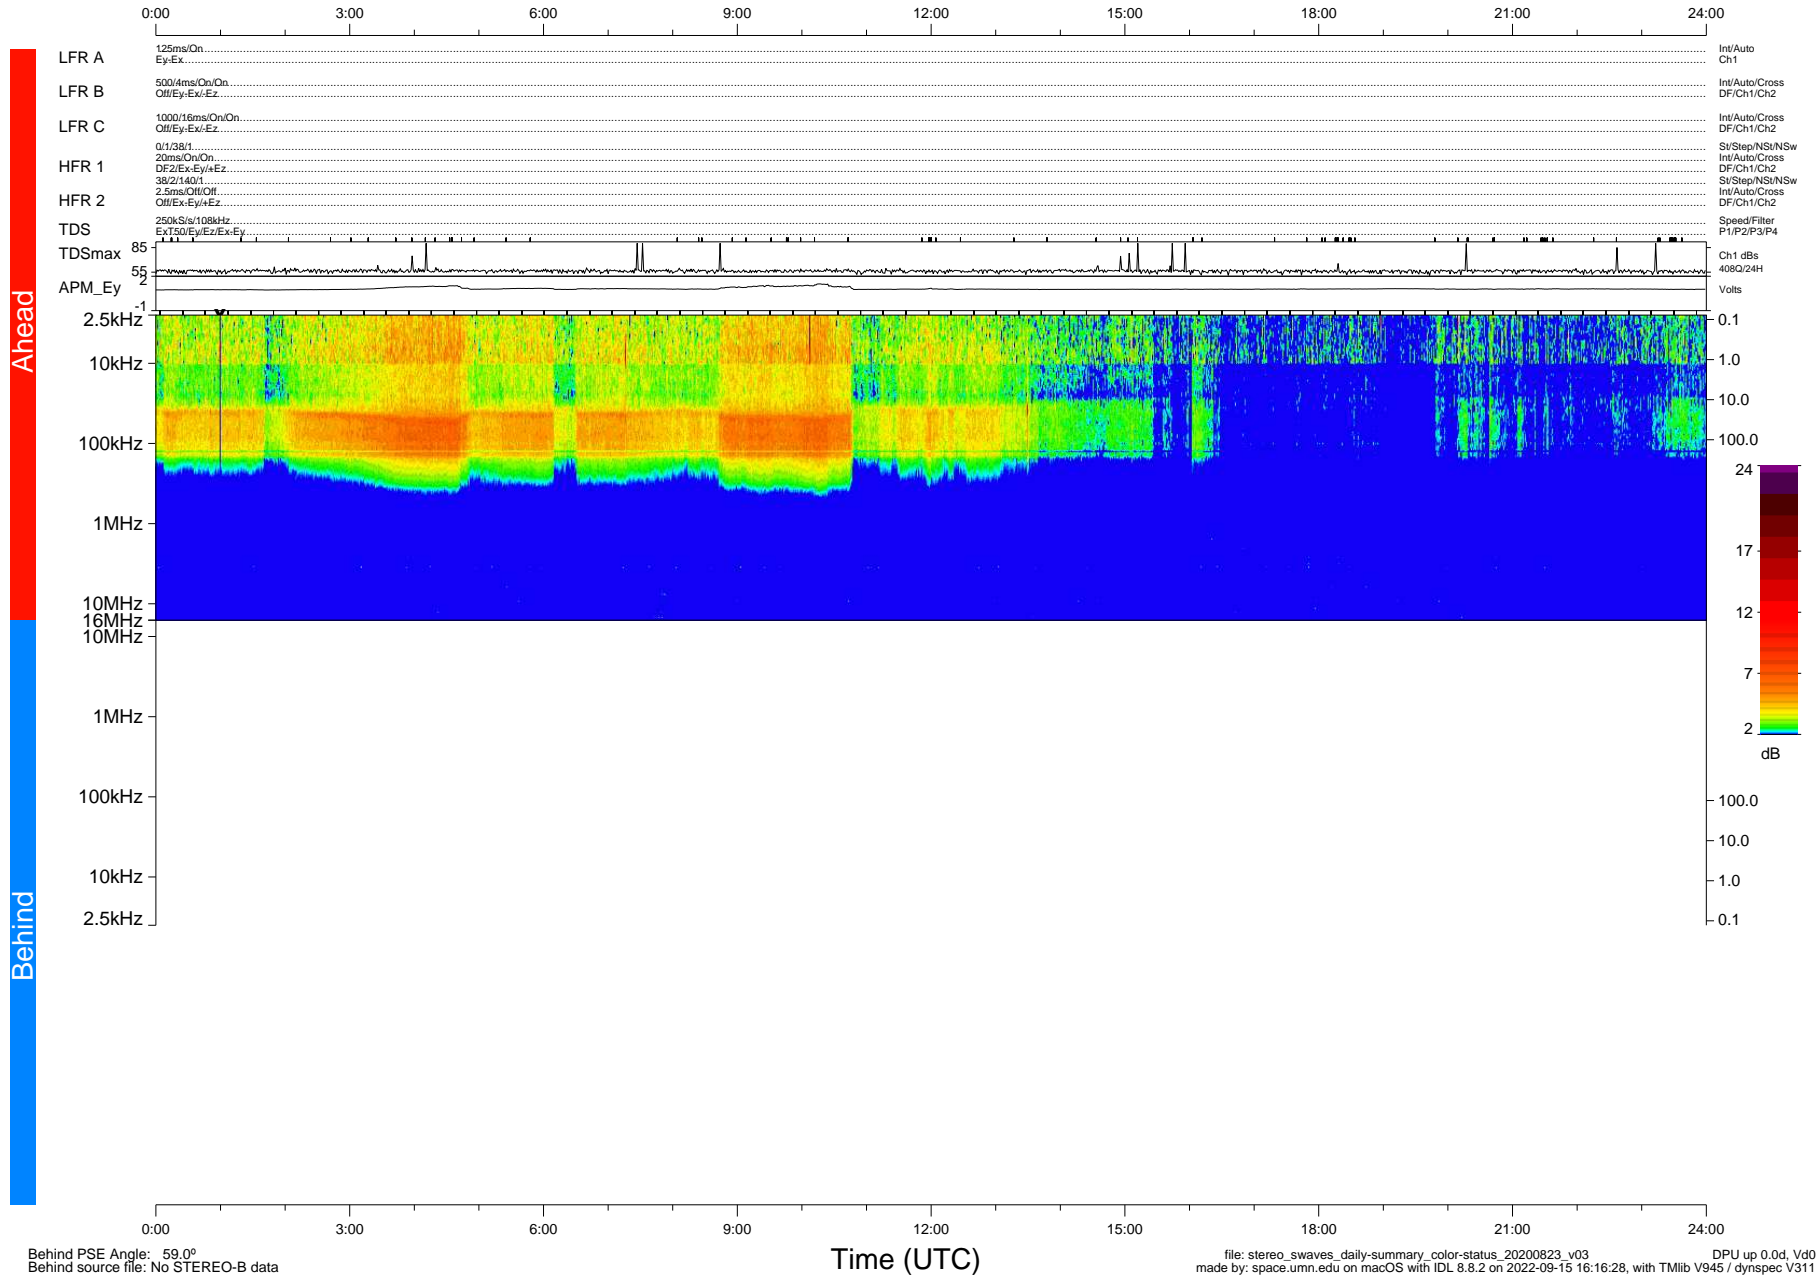

STEREO/WAVES Daily Summary - 23-Aug-2020 (DOY 236)

Ahead source file: swaves_ahead_2020_236_1_05.fin (Recovery: 100.0% HK, 115% Pkts)
 Ahead PSE Angle: -64.5°

DPU up 1873.9d, V412d32

Behind PSE Angle: 59.0°
 Behind source file: No STEREO-B data

file: stereo_swaves_daily-summary_color-status_20200823_v03 DPU up 0.0d, Vd0
 made by: space.umn.edu on macOS with IDL 8.8.2 on 2022-09-15 16:16:28, with Tlib V945 / dynspec V311