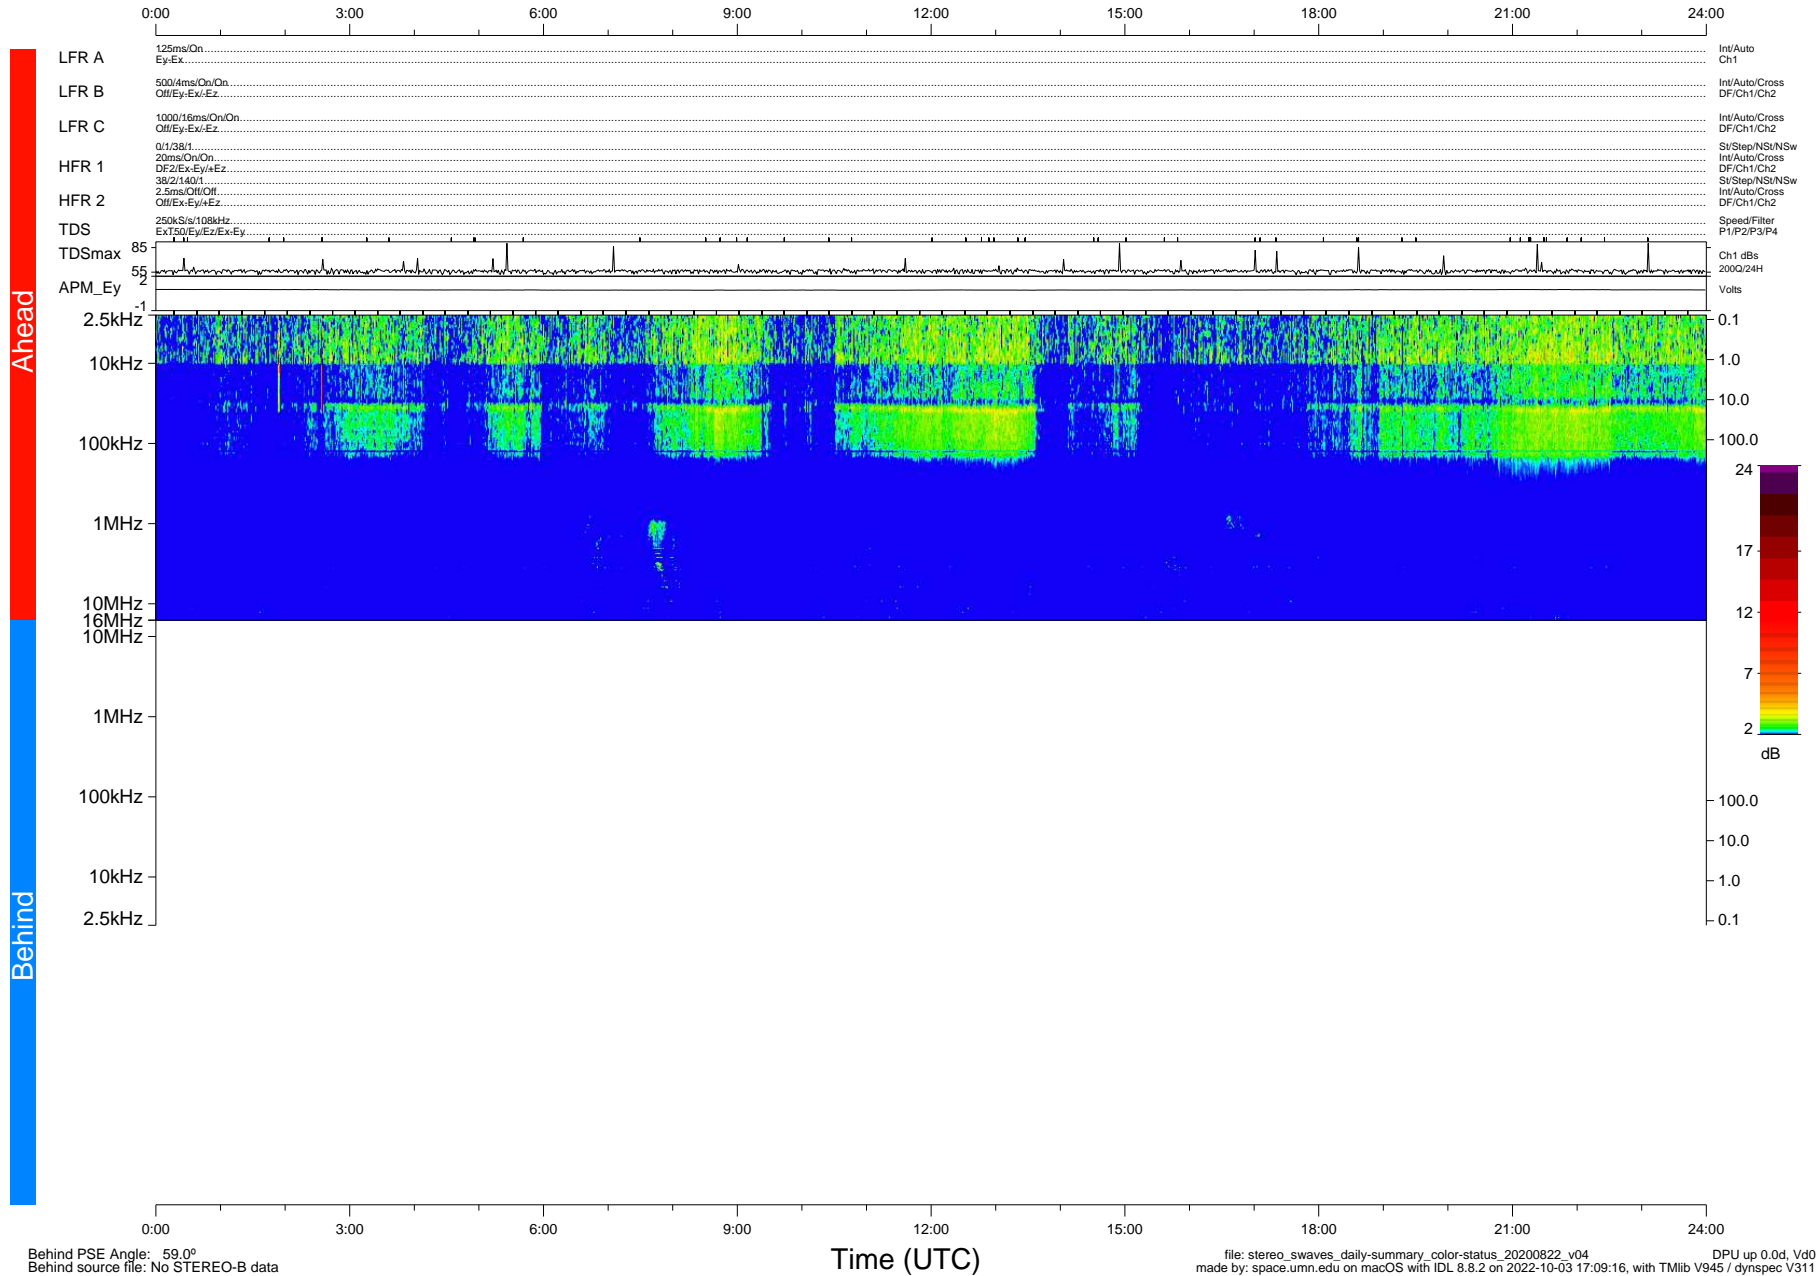

# STEREO/WAVES Daily Summary - 22-Aug-2020 (DOY 235)

Ahead source file: swaves\_ahead\_2020\_235\_1\_05.fin (Recovery: 100.0% HK, 84% Pkts)  
 Ahead PSE Angle: -64.6°

DPU up 1872.9d, V412d32

Behind PSE Angle: 59.0°  
 Behind source file: No STEREO-B data

Time (UTC)

file: stereo\_swaves\_daily-summary\_color-status\_20200822\_v04 DPU up 0.0d, Vd0  
 made by: space.umn.edu on macOS with IDL 8.8.2 on 2022-10-03 17:09:16, with Tlib V945 / dynspec V311