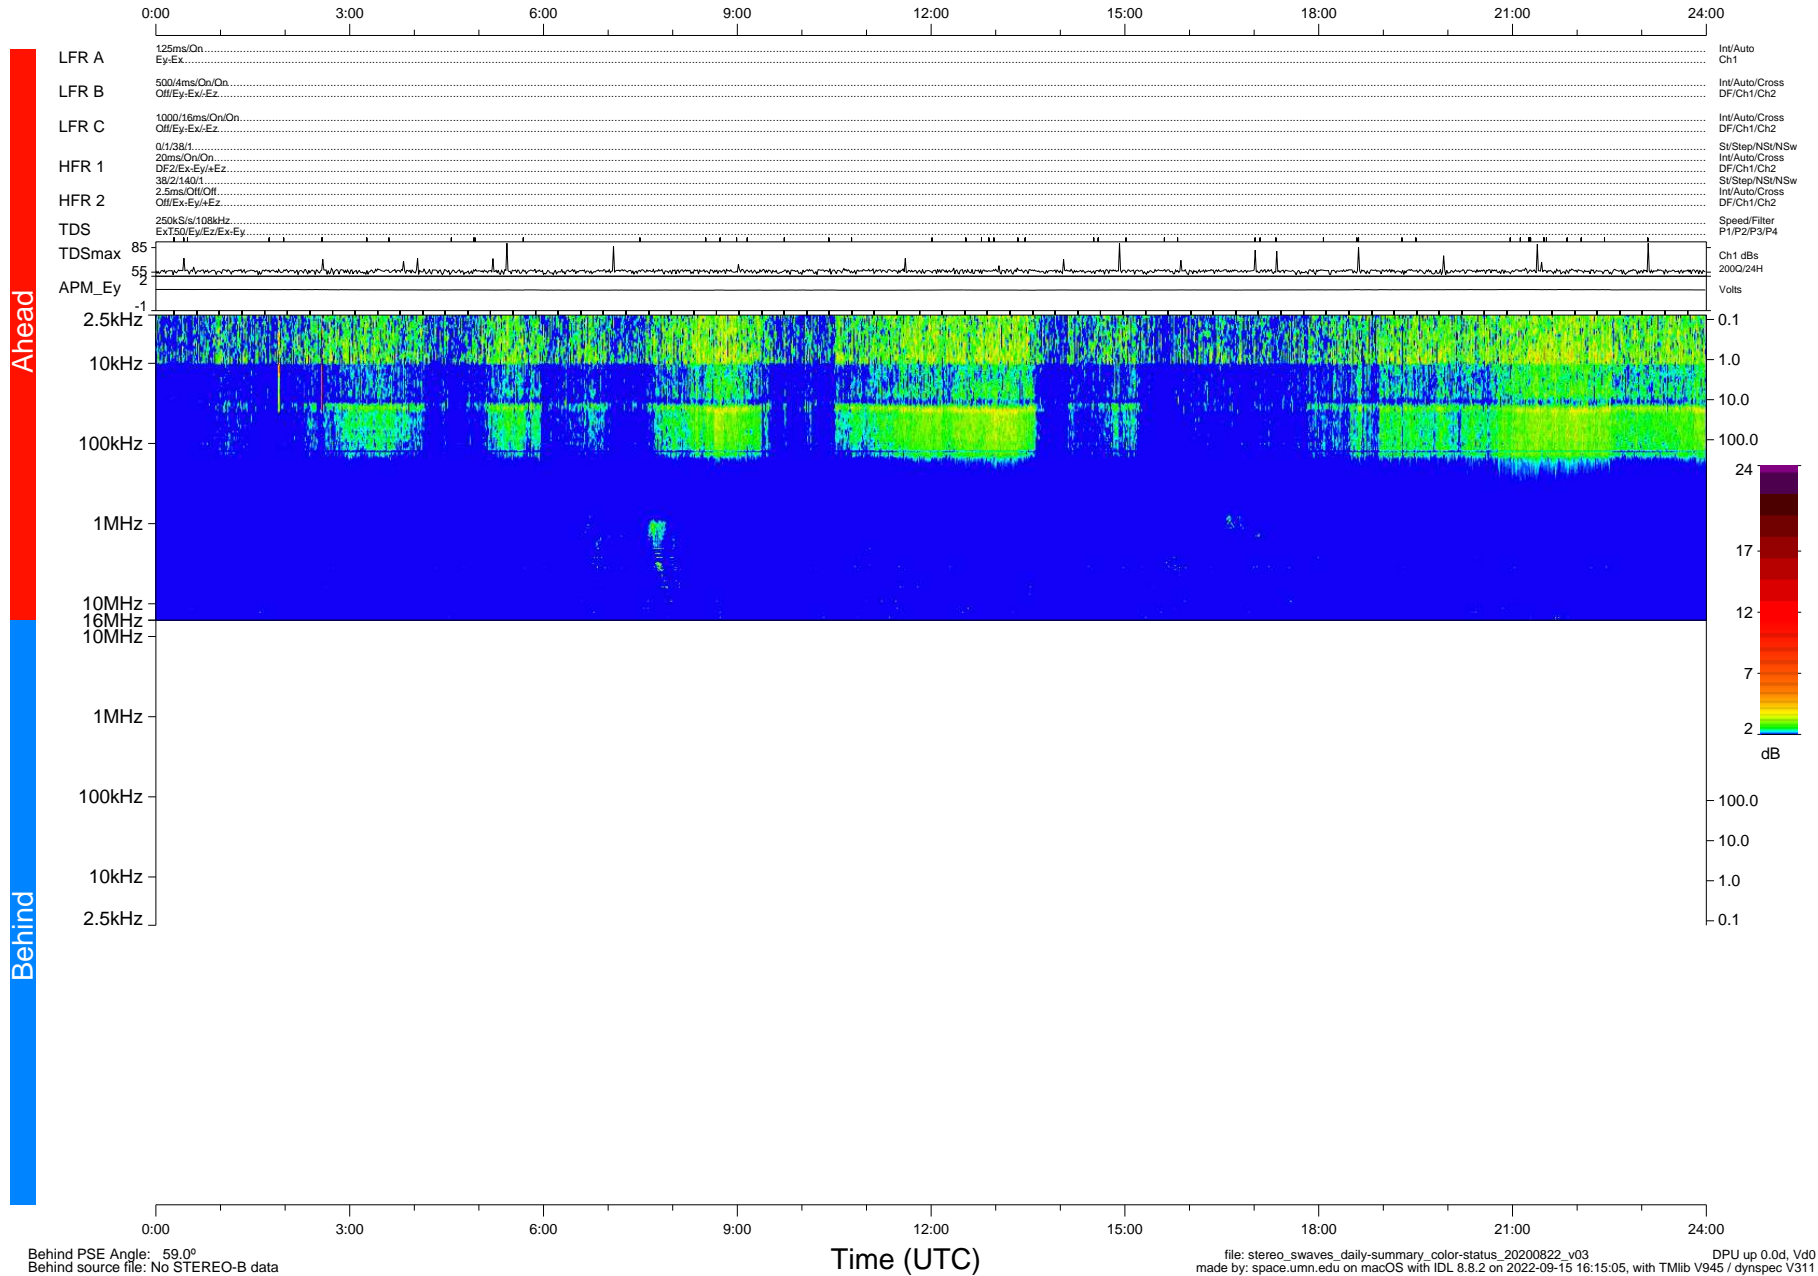

STEREO/WAVES Daily Summary - 22-Aug-2020 (DOY 235)

Ahead source file: swaves_ahead_2020_235_1_05.fin (Recovery: 100.0% HK, 84% Pkts)
 Ahead PSE Angle: -64.6°

DPU up 1872.9d, V412d32

Behind PSE Angle: 59.0°
 Behind source file: No STEREO-B data

Time (UTC)

file: stereo_swaves_daily-summary_color-status_20200822_v03 DPU up 0.0d, Vd0
 made by: space.umn.edu on macOS with IDL 8.8.2 on 2022-09-15 16:15:05, with Tlib V945 / dynspec V311