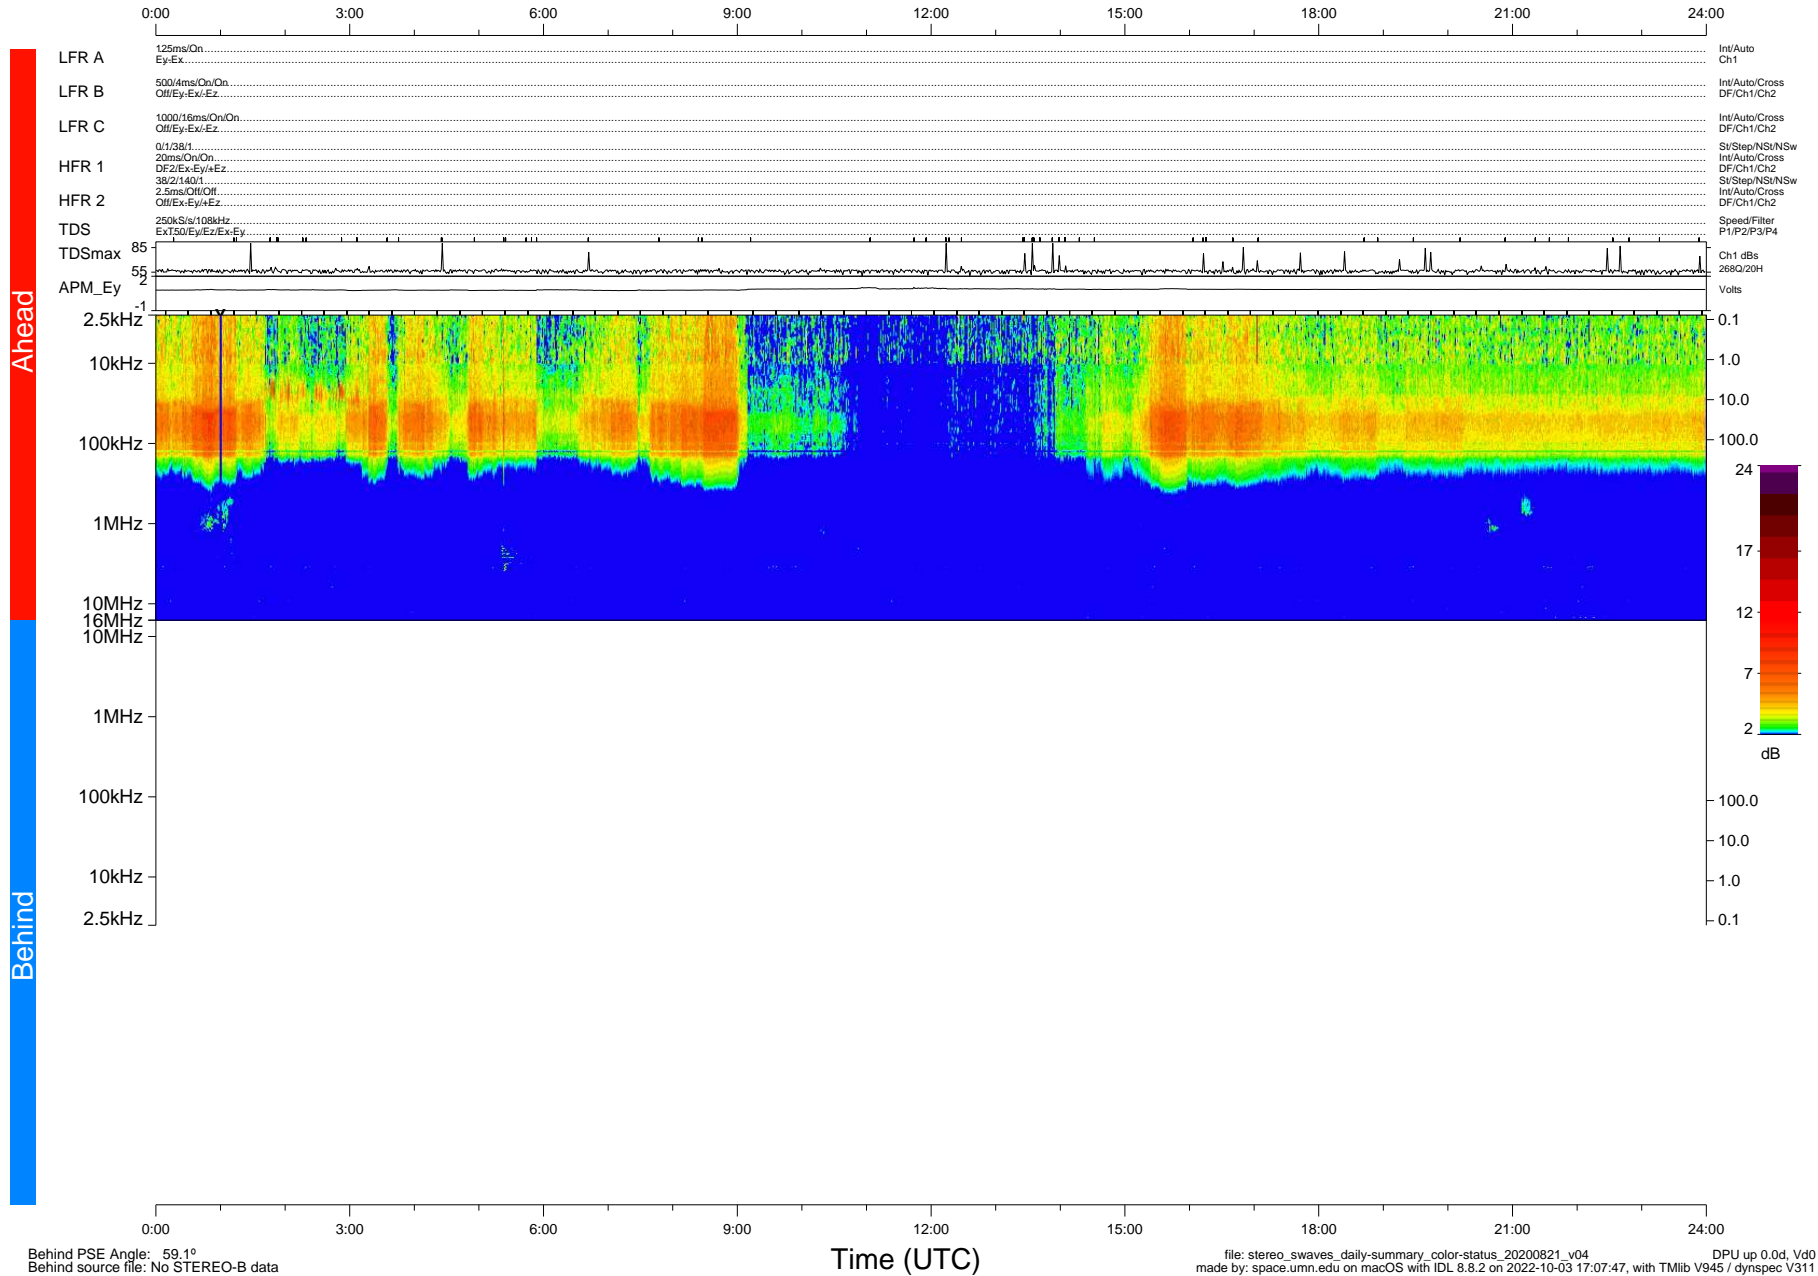

STEREO/WAVES Daily Summary - 21-Aug-2020 (DOY 234)

Ahead source file: swaves_ahead_2020_234_1_05.fin (Recovery: 100.0% HK, 94% Pkts)
Ahead PSE Angle: -64.7°

DPU up 1871.9d, V412d32

Behind PSE Angle: 59.1°
Behind source file: No STEREO-B data