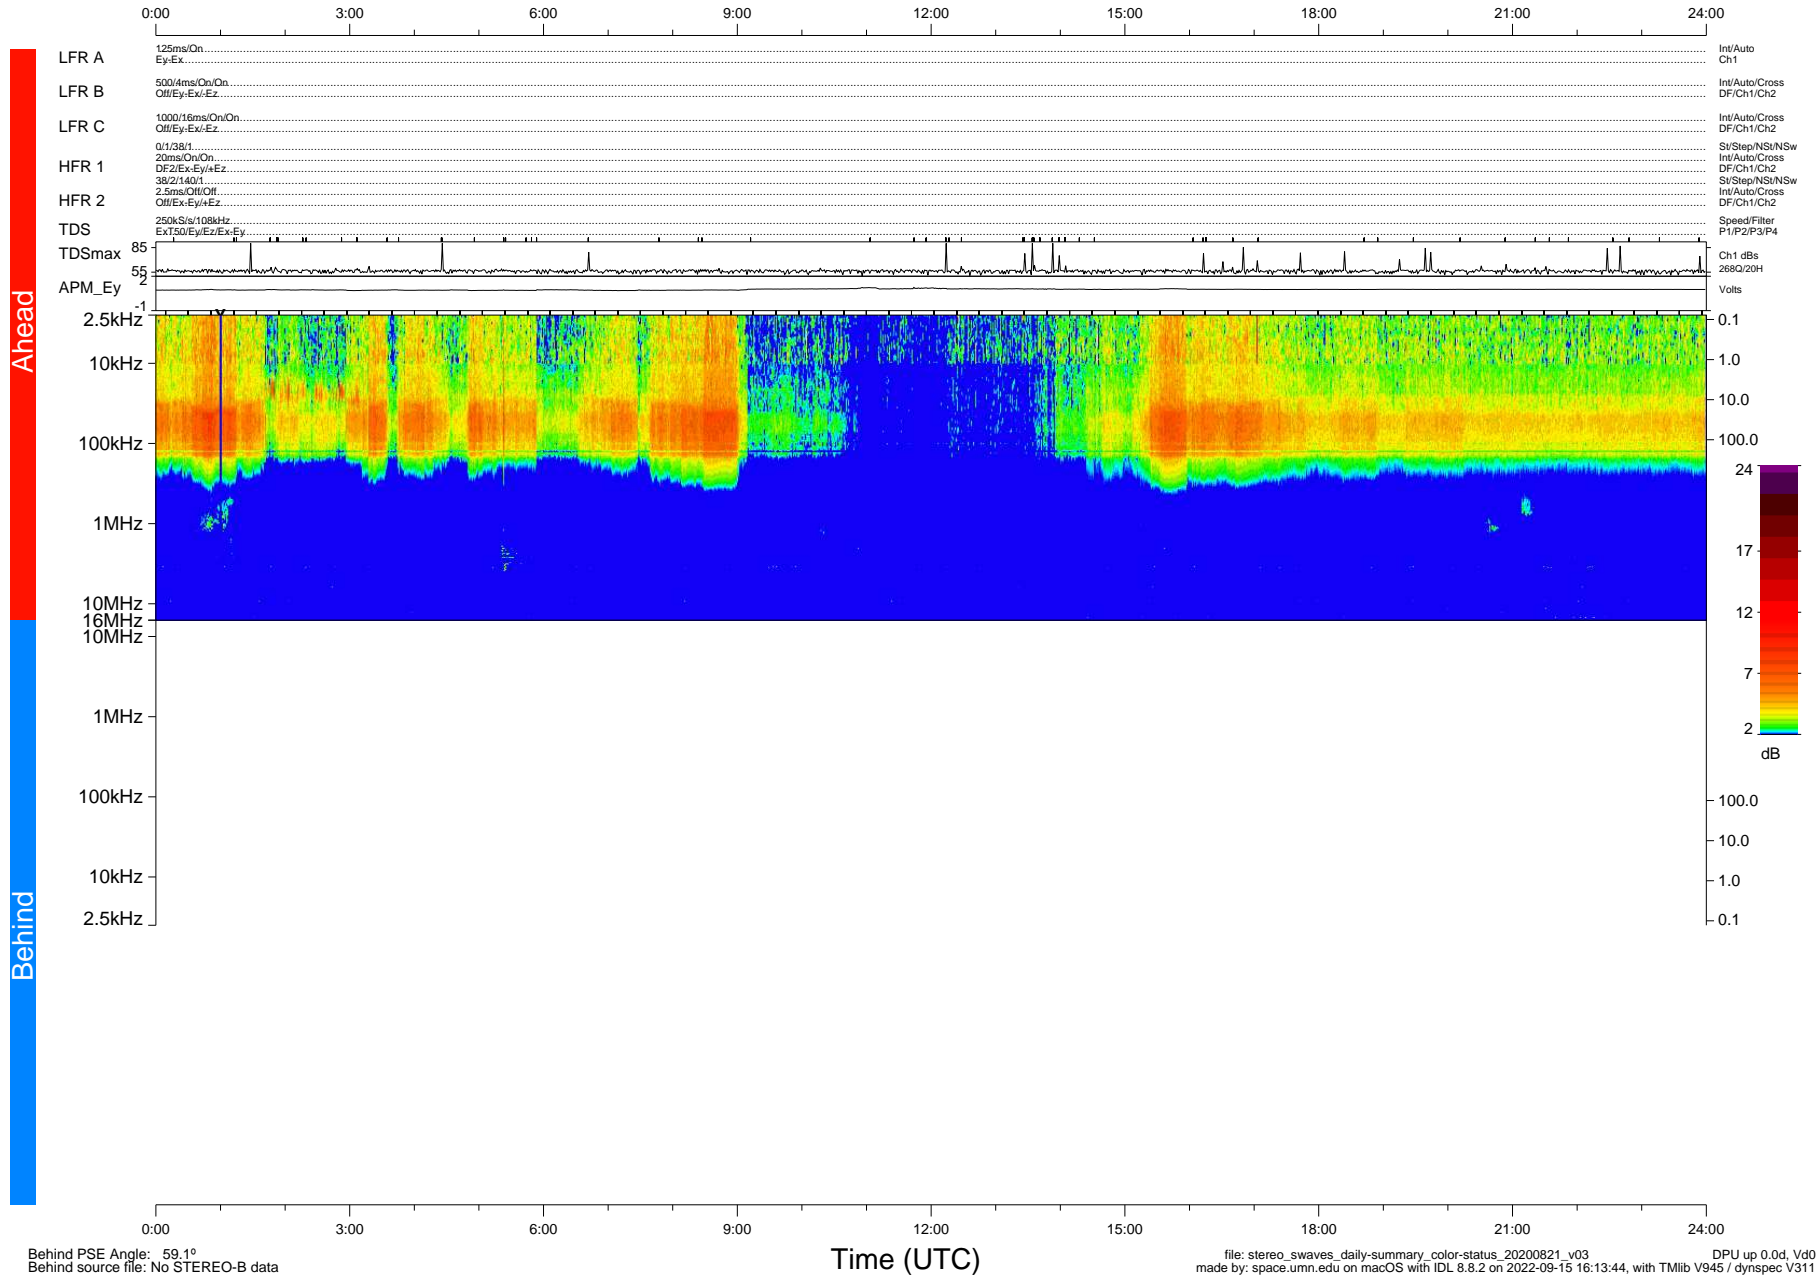

STEREO/WAVES Daily Summary - 21-Aug-2020 (DOY 234)

Ahead source file: swaves_ahead_2020_234_1_05.fin (Recovery: 100.0% HK, 94% Pkts)
Ahead PSE Angle: -64.7°

DPU up 1871.9d, V412d32

Behind PSE Angle: 59.1°
Behind source file: No STEREO-B data