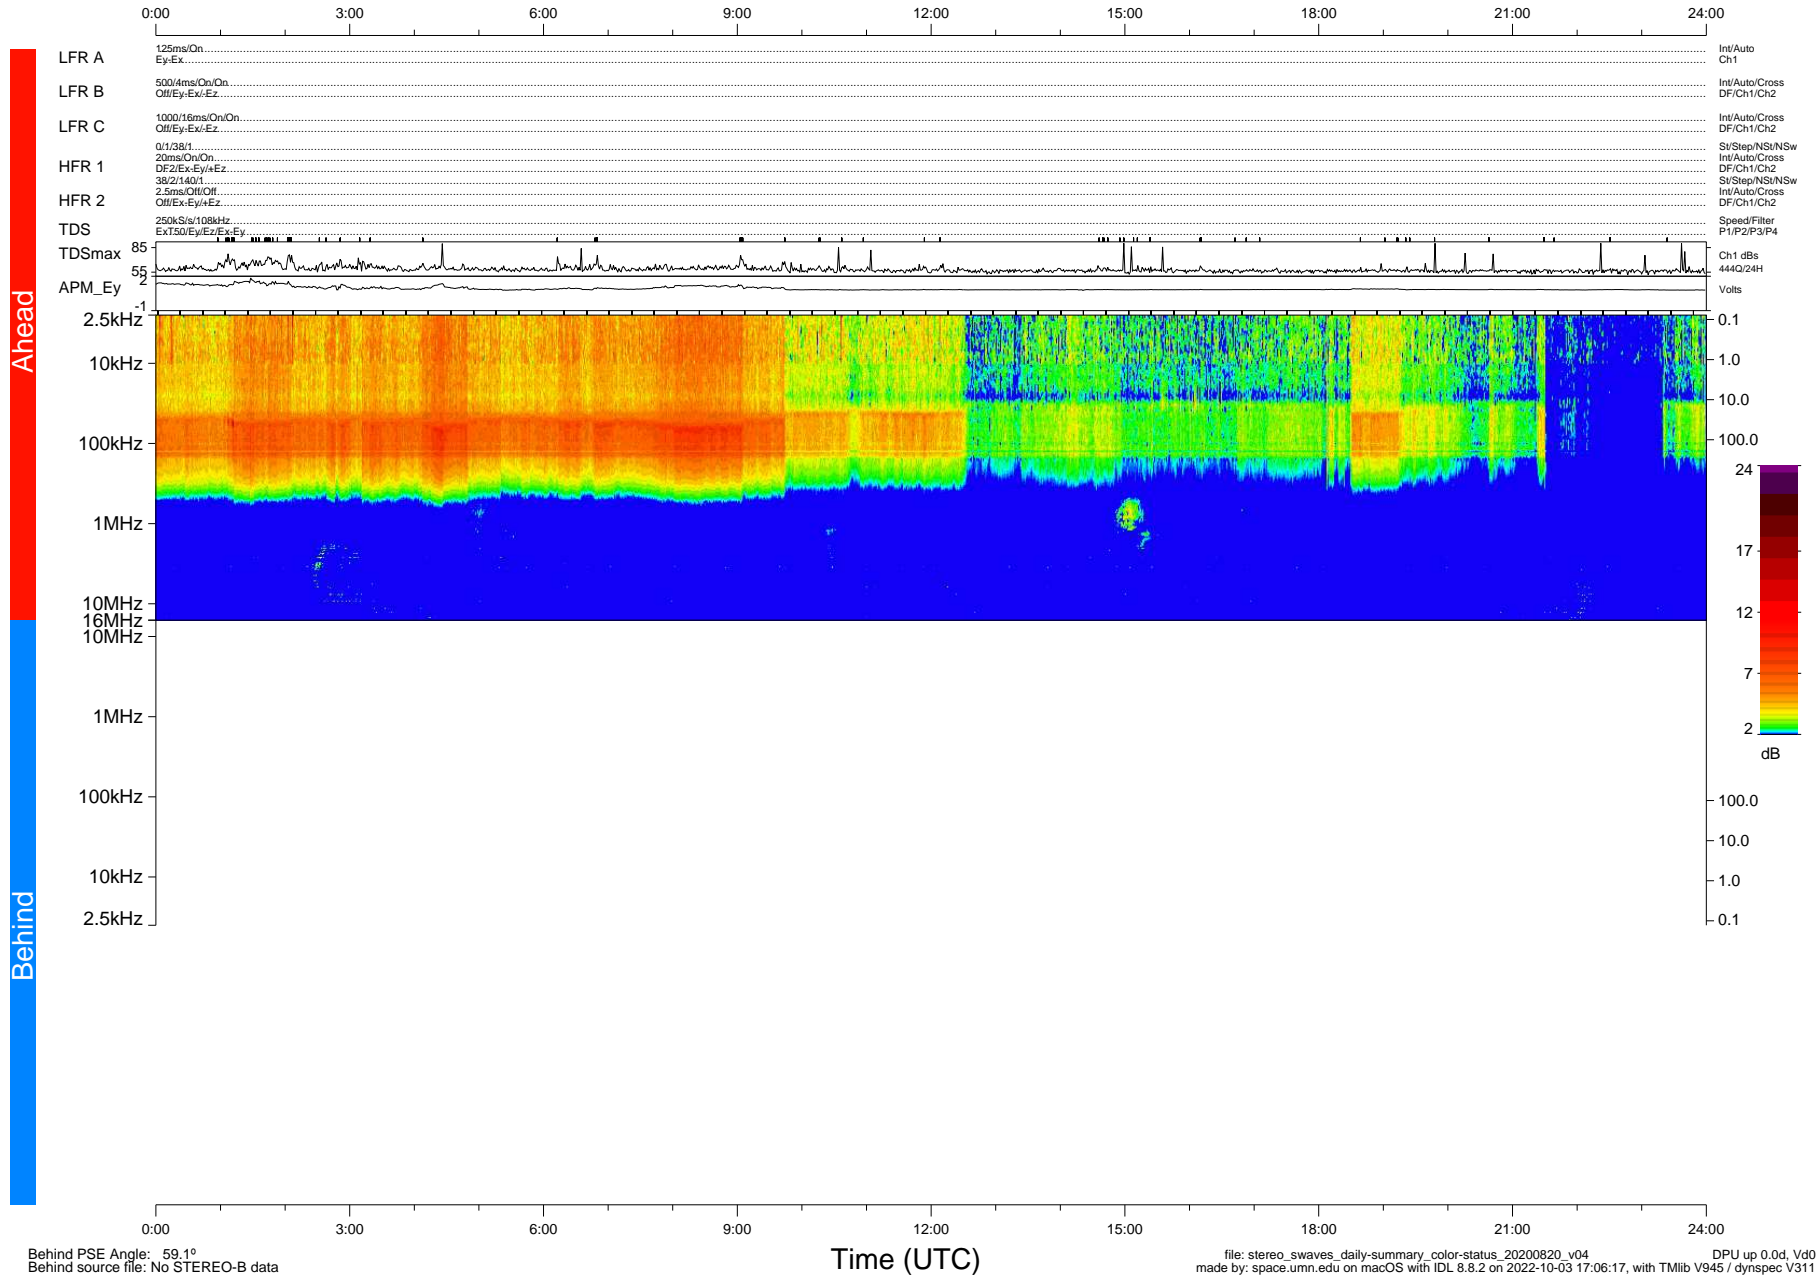

STEREO/WAVES Daily Summary - 20-Aug-2020 (DOY 233)

Ahead source file: swaves_ahead_2020_233_1_05.fin (Recovery: 100.0% HK, 120% Pkts)
 Ahead PSE Angle: -64.8°

DPU up 1870.9d, V412d32

Behind PSE Angle: 59.1°
 Behind source file: No STEREO-B data

file: stereo_swaves_daily-summary_color-status_20200820_v04
 made by: space.umn.edu on macOS with IDL 8.8.2 on 2022-10-03 17:06:17, with Tlib V945 / dynspec V311
 DPU up 0.0d, Vd0