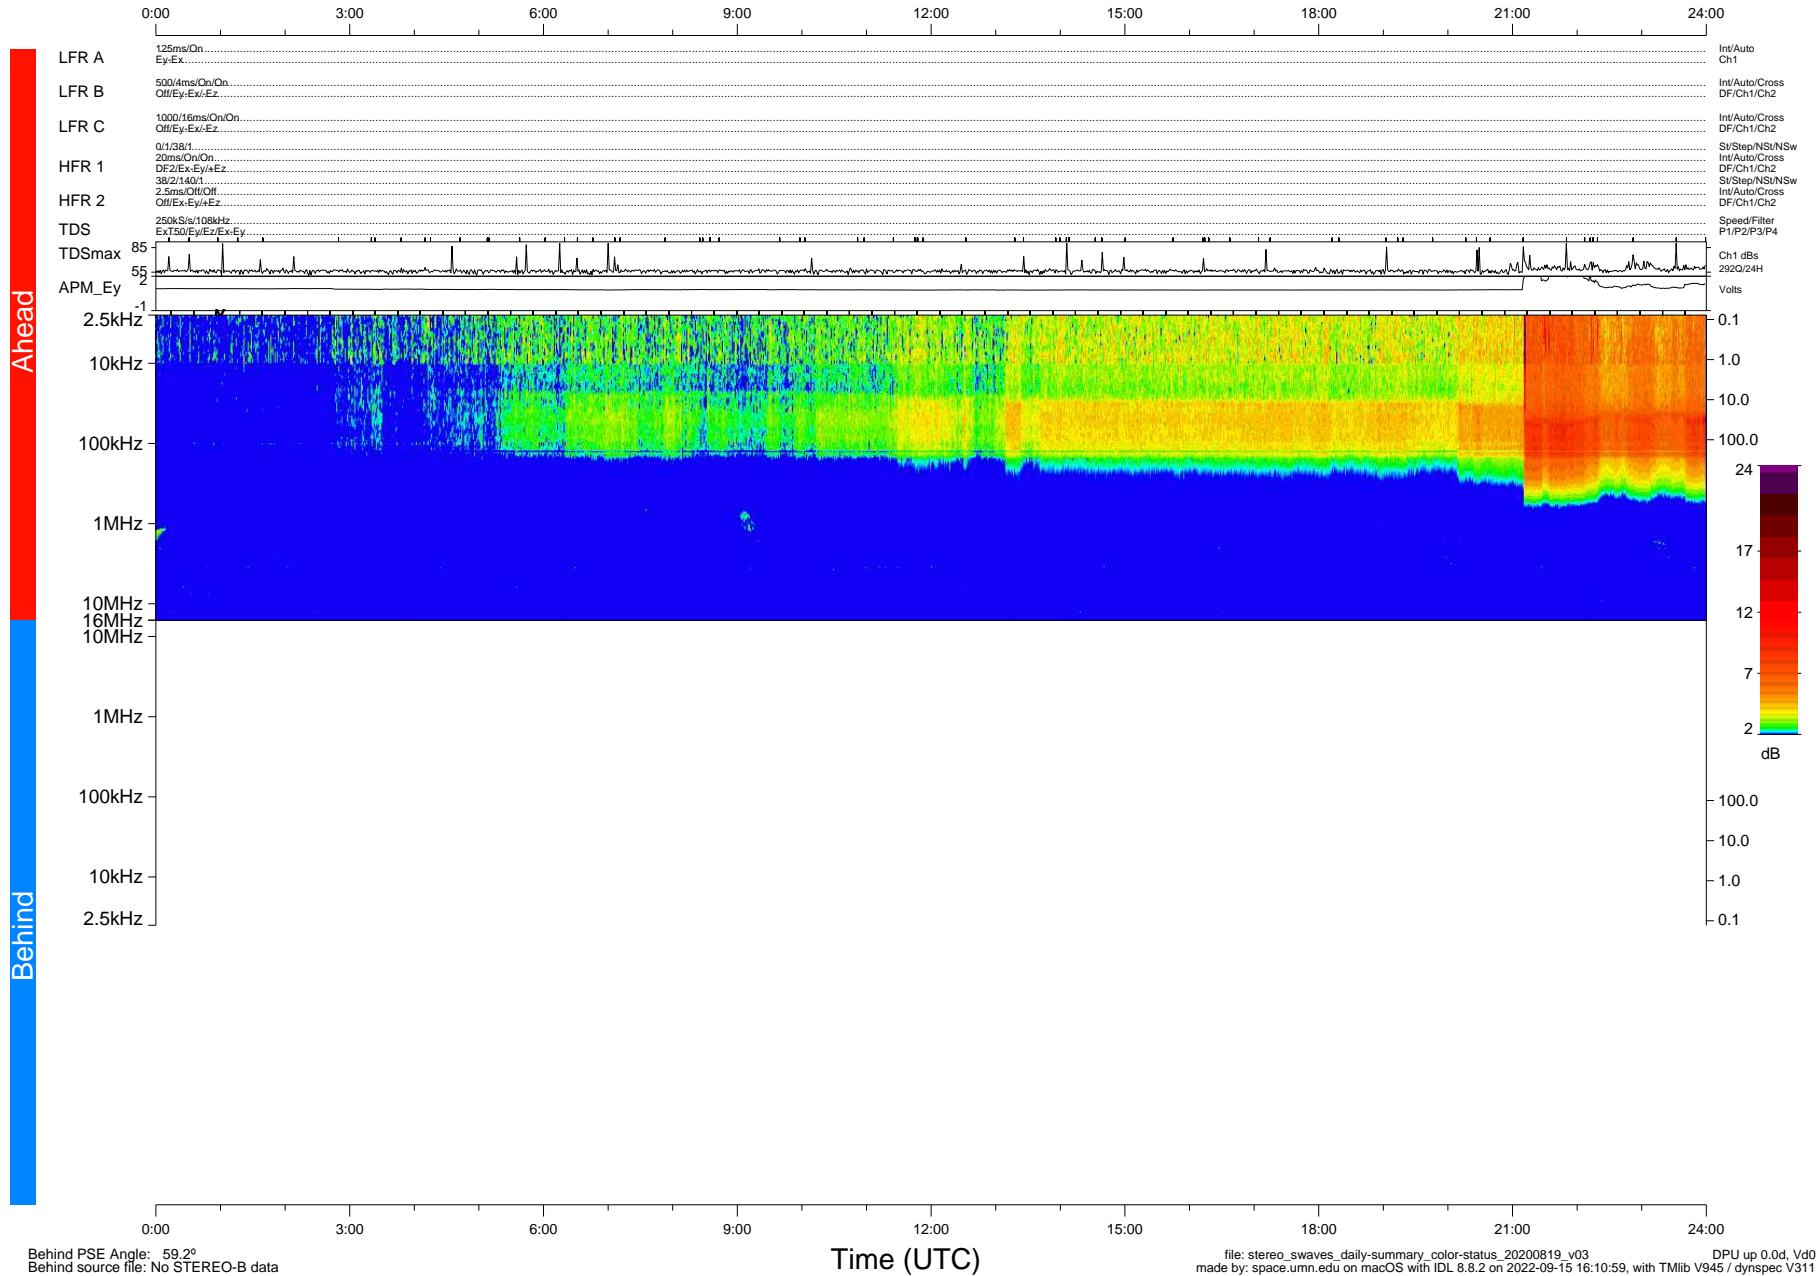

STEREO/WAVES Daily Summary - 19-Aug-2020 (DOY 232)

Ahead source file: swaves_ahead_2020_232_1_05.fin (Recovery: 100.0% HK, 98% Pkts)
Ahead PSE Angle: -64.9°

DPU up 1869.9d, V412d32

Behind PSE Angle: 59.2°
Behind source file: No STEREO-B data