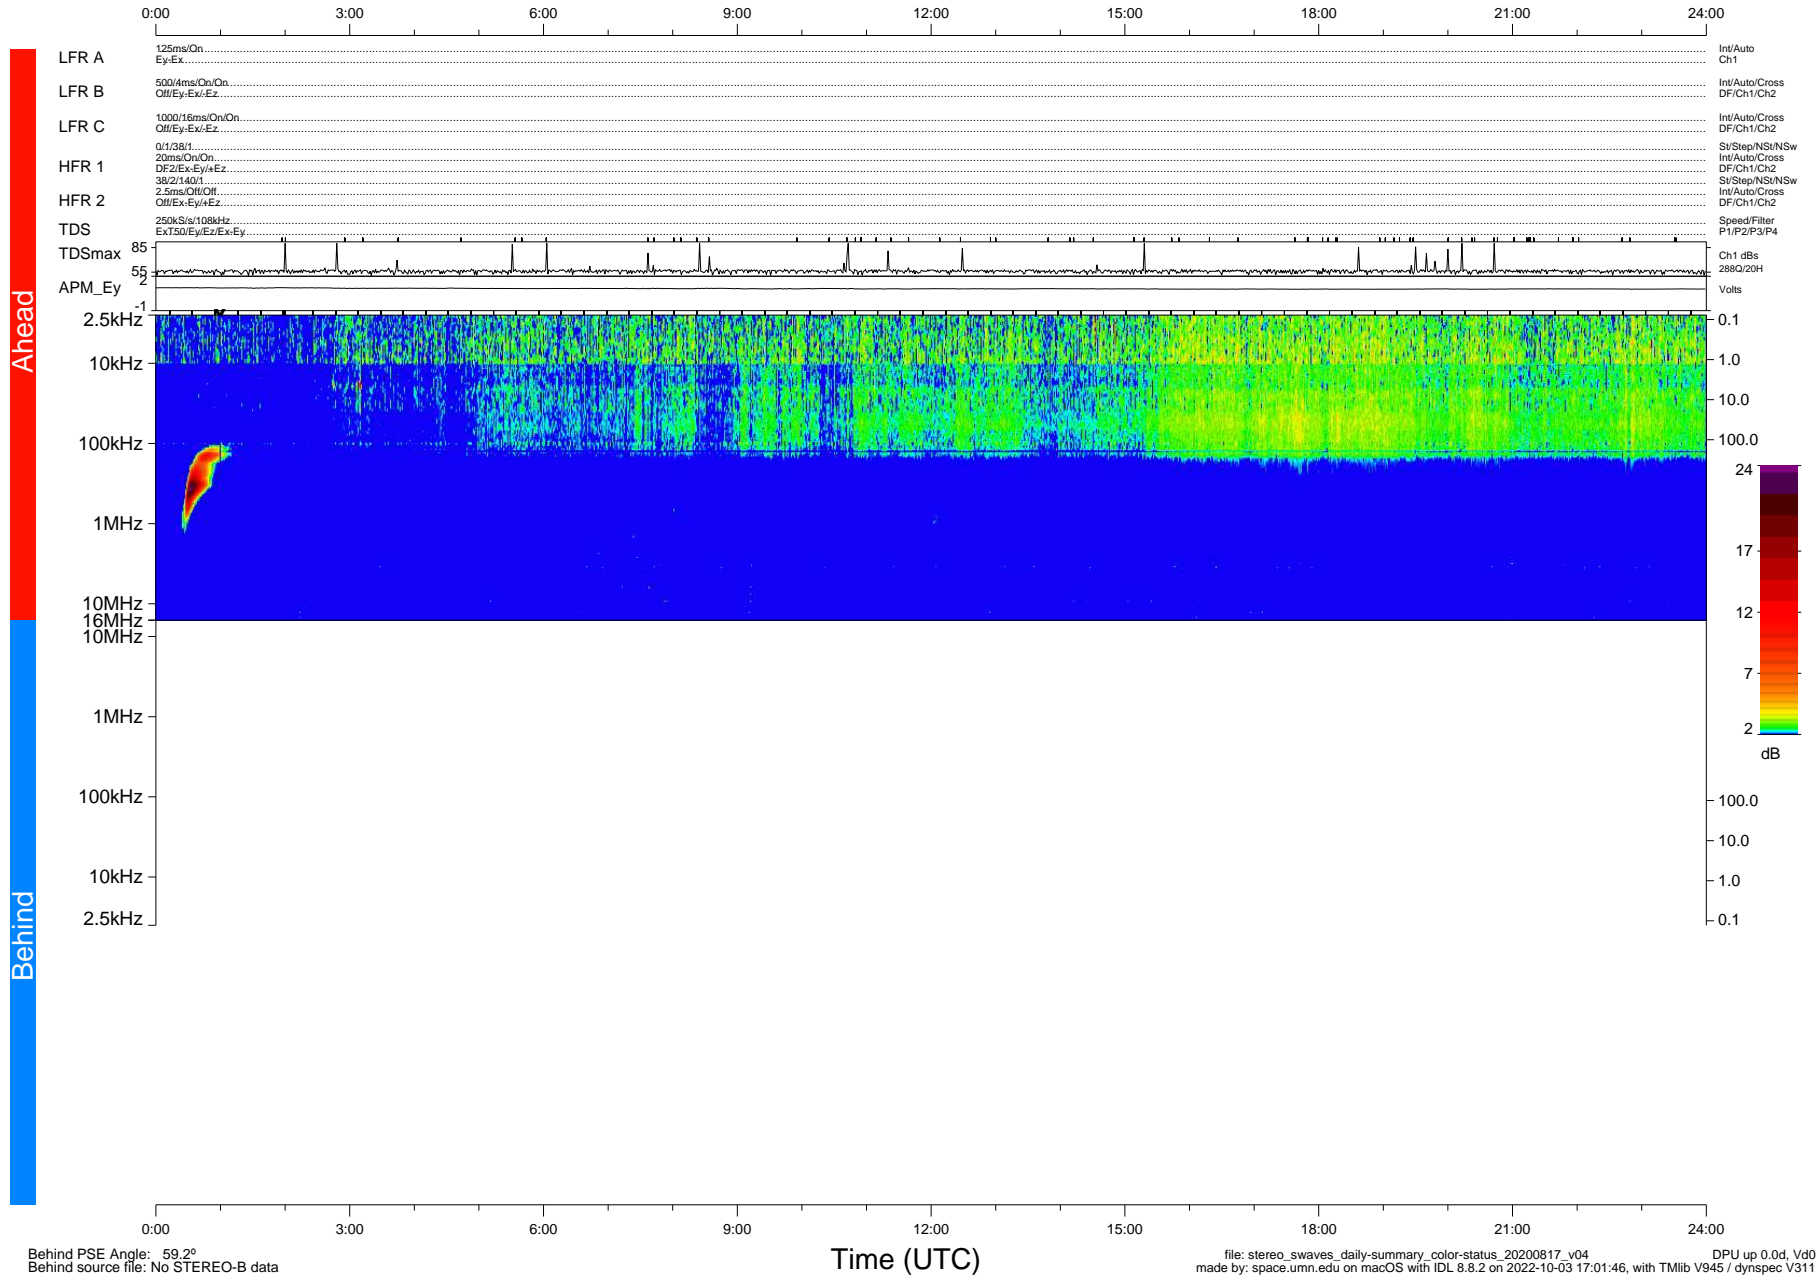

# STEREO/WAVES Daily Summary - 17-Aug-2020 (DOY 230)

Ahead source file: swaves\_ahead\_2020\_230\_1\_05.fin (Recovery: 100.0% HK, 96% Pkts)  
 Ahead PSE Angle:  $-65.1^\circ$

DPU up 1867.9d, V412d32

Behind PSE Angle:  $59.2^\circ$   
 Behind source file: No STEREO-B data

file: stereo\_swaves\_daily-summary\_color-status\_20200817\_v04 DPU up 0.0d, Vd0  
 made by: space.umn.edu on macOS with IDL 8.8.2 on 2022-10-03 17:01:46, with Tlib V945 / dynspec V311