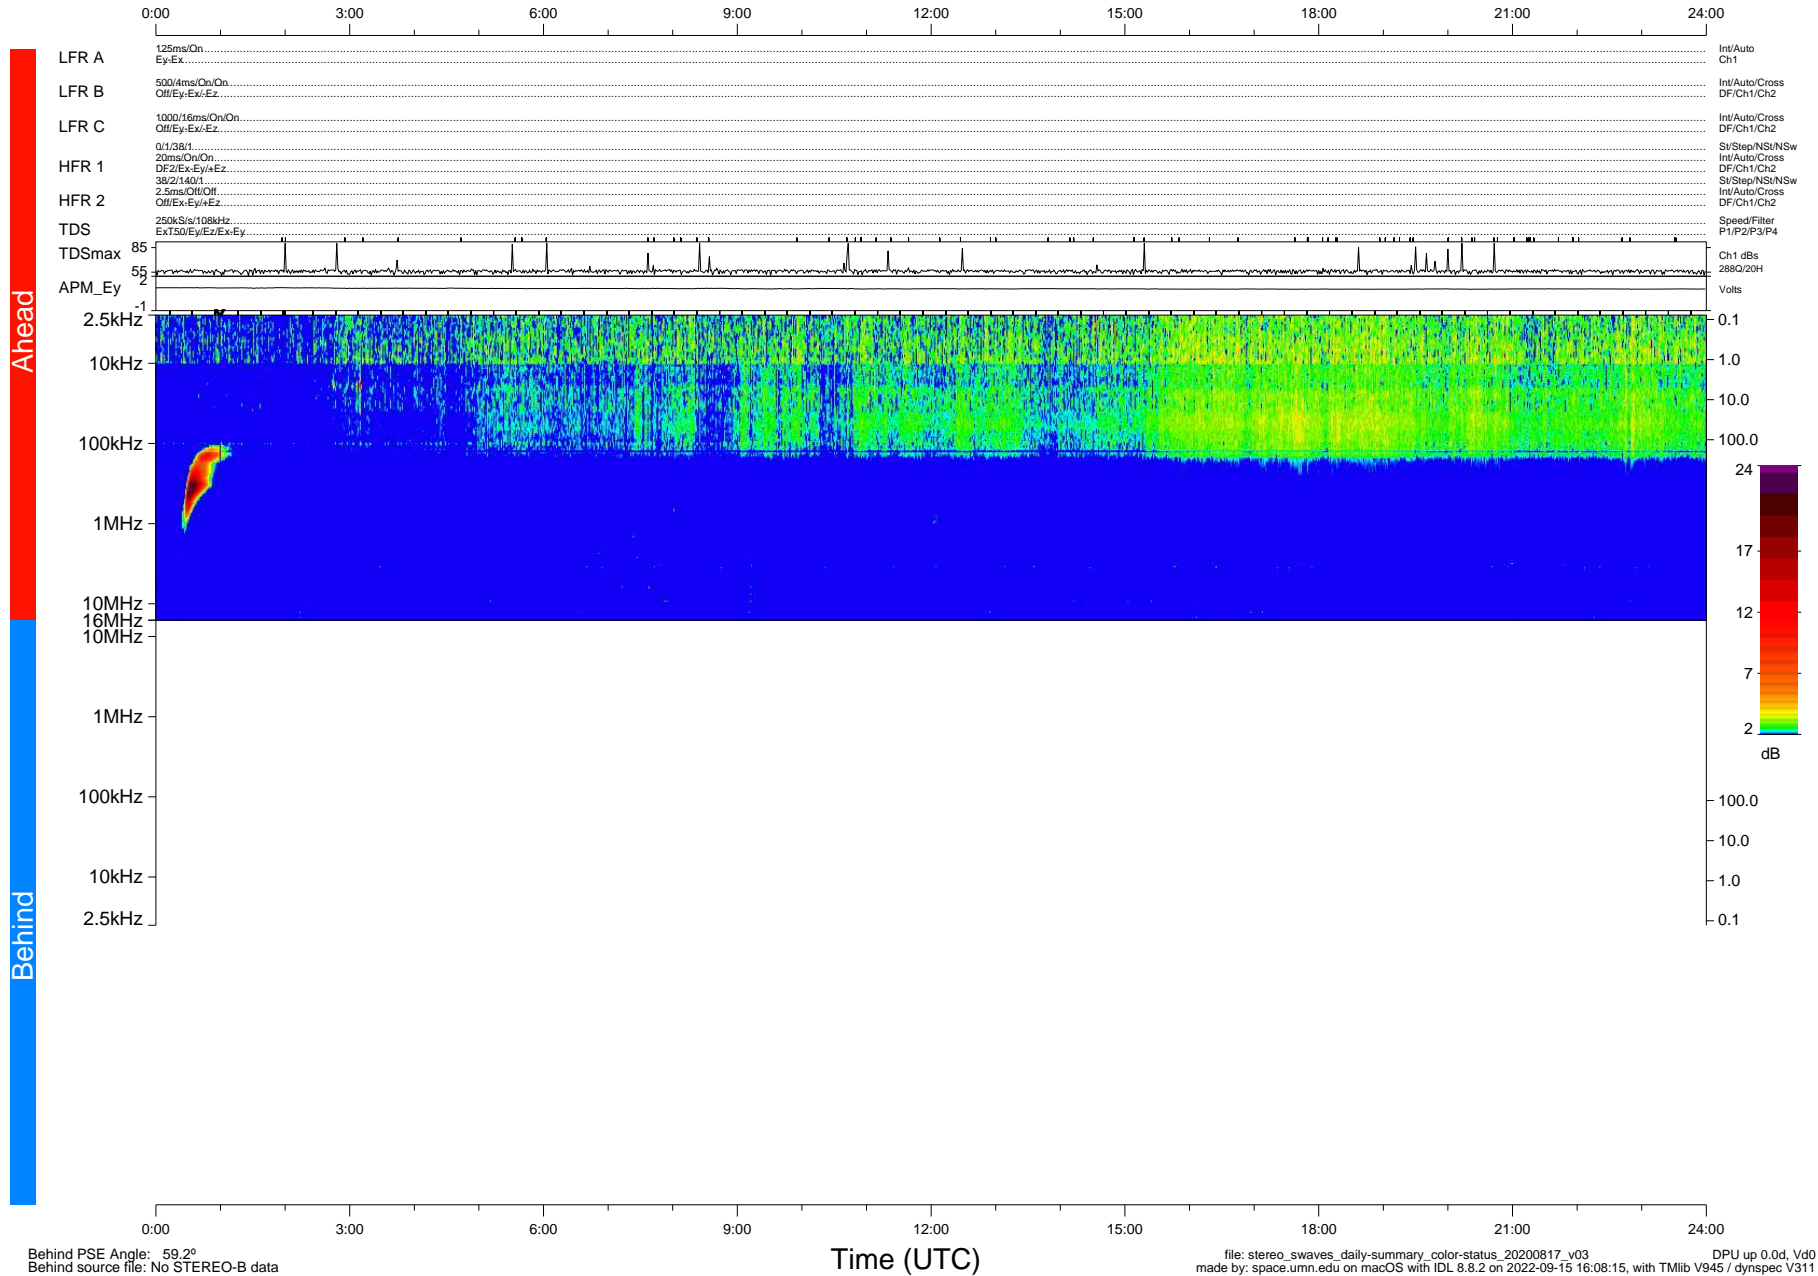

STEREO/WAVES Daily Summary - 17-Aug-2020 (DOY 230)

Ahead source file: swaves_ahead_2020_230_1_05.fin (Recovery: 100.0% HK, 96% Pkts)
Ahead PSE Angle: -65.1°

DPU up 1867.9d, V412d32

Behind PSE Angle: 59.2°
Behind source file: No STEREO-B data