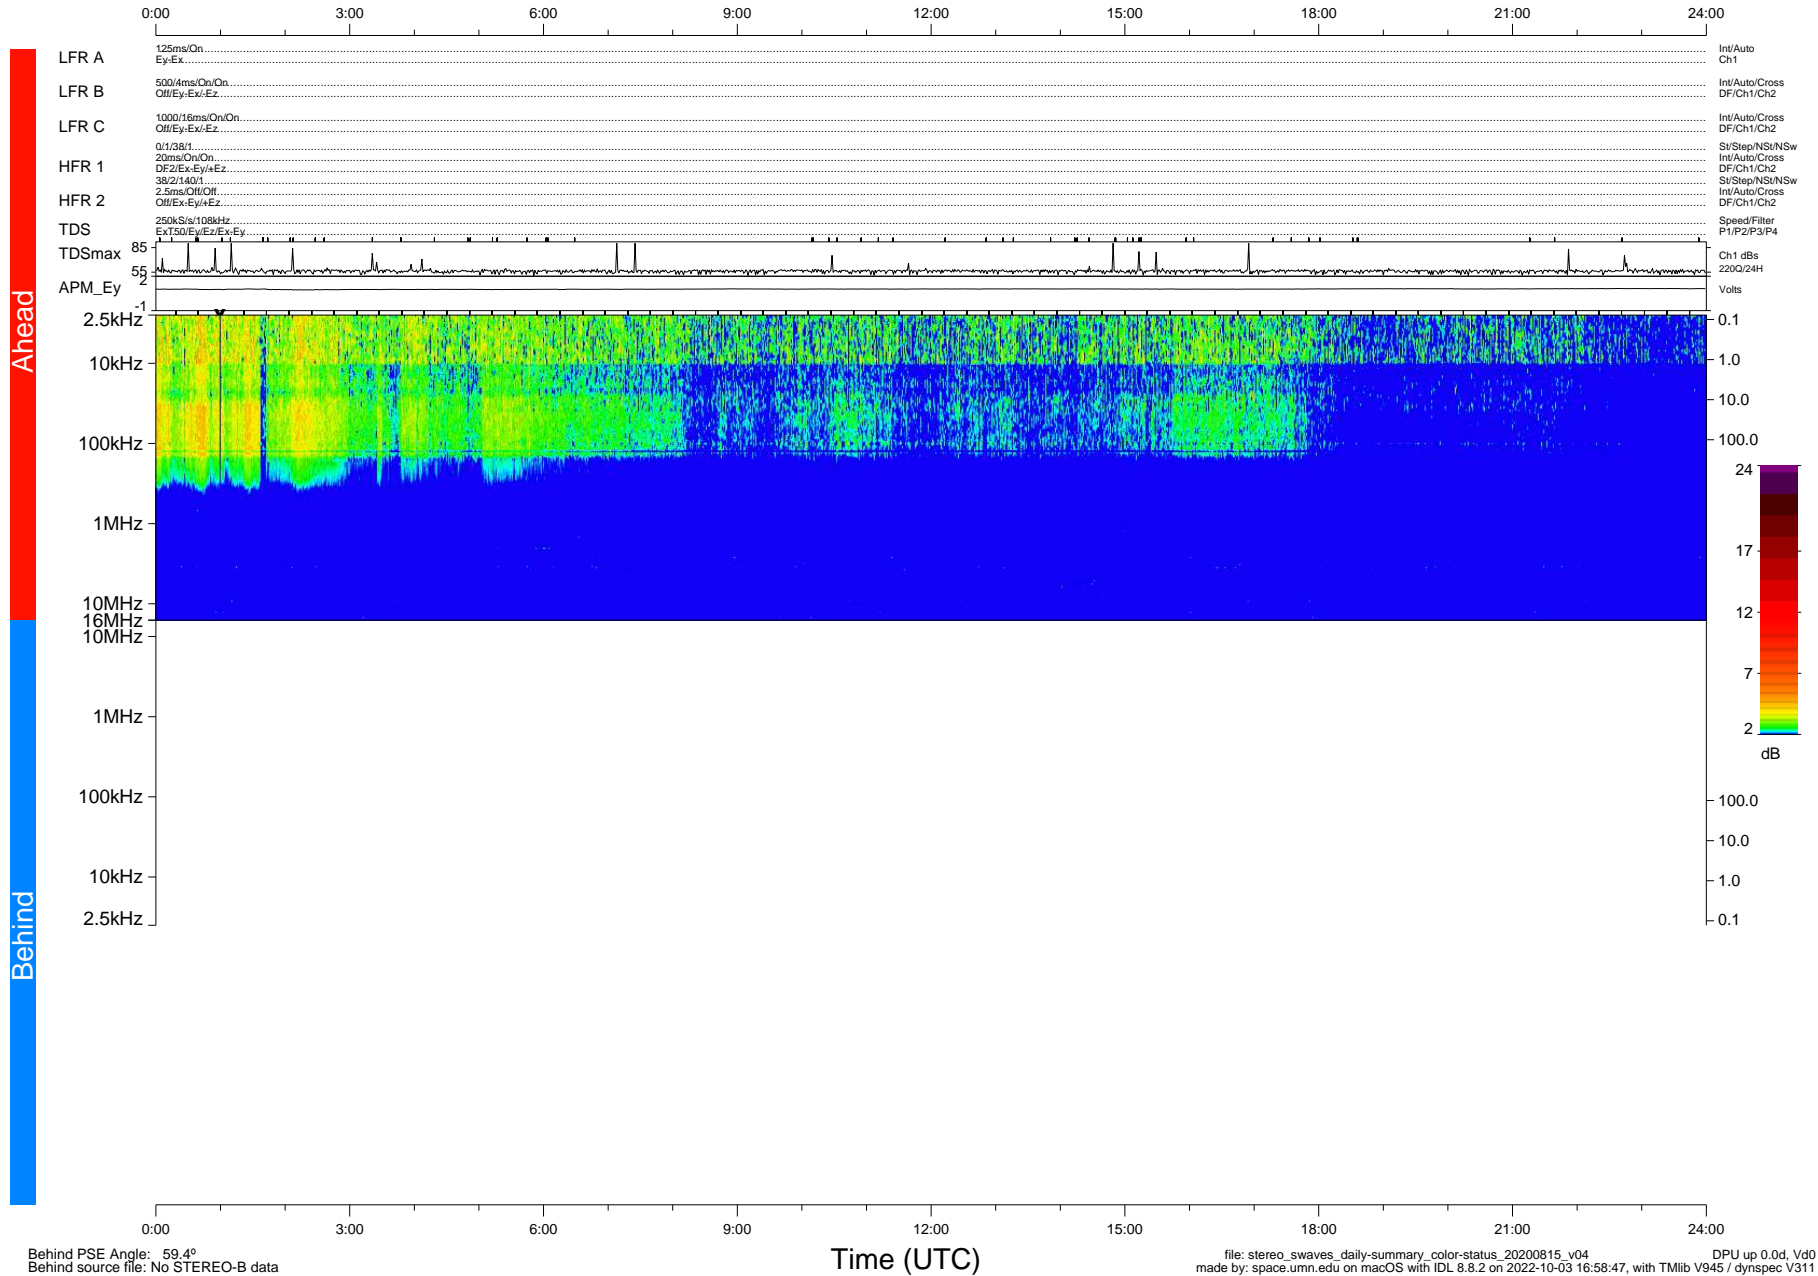

STEREO/WAVES Daily Summary - 15-Aug-2020 (DOY 228)

Ahead source file: swaves_ahead_2020_228_1_05.fin (Recovery: 100.0% HK, 87% Pkts)
Ahead PSE Angle: -65.2°

DPU up 1865.9d, V412d32

Behind PSE Angle: 59.4°
Behind source file: No STEREO-B data

Time (UTC)