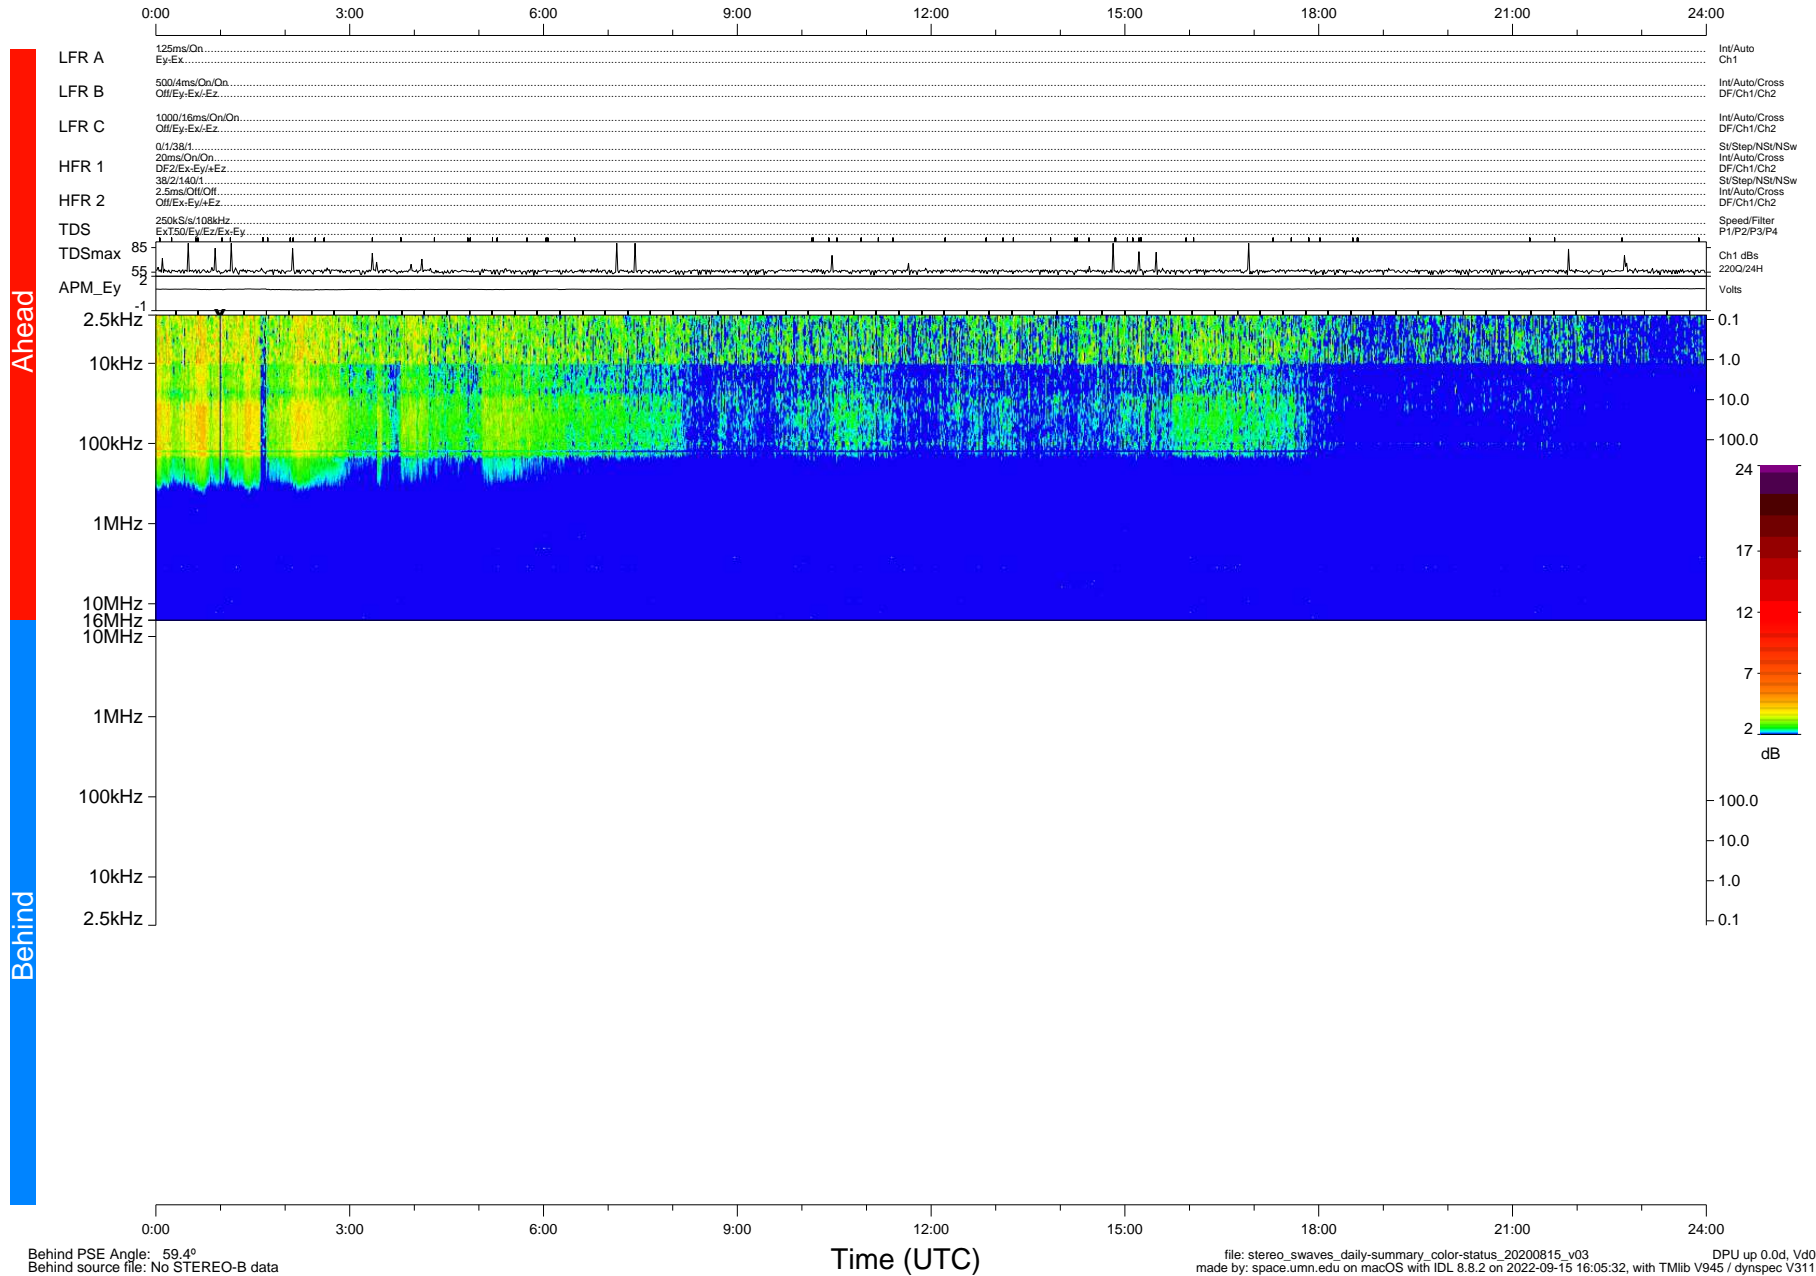

STEREO/WAVES Daily Summary - 15-Aug-2020 (DOY 228)

Ahead source file: swaves_ahead_2020_228_1_05.fin (Recovery: 100.0% HK, 87% Pkts)
 Ahead PSE Angle: -65.2°

DPU up 1865.9d, V412d32

Behind PSE Angle: 59.4°
 Behind source file: No STEREO-B data

file: stereo_swaves_daily-summary_color-status_20200815_v03 DPU up 0.0d, Vd0
 made by: space.umn.edu on macOS with IDL 8.8.2 on 2022-09-15 16:05:32, with TLib V945 / dynspec V311