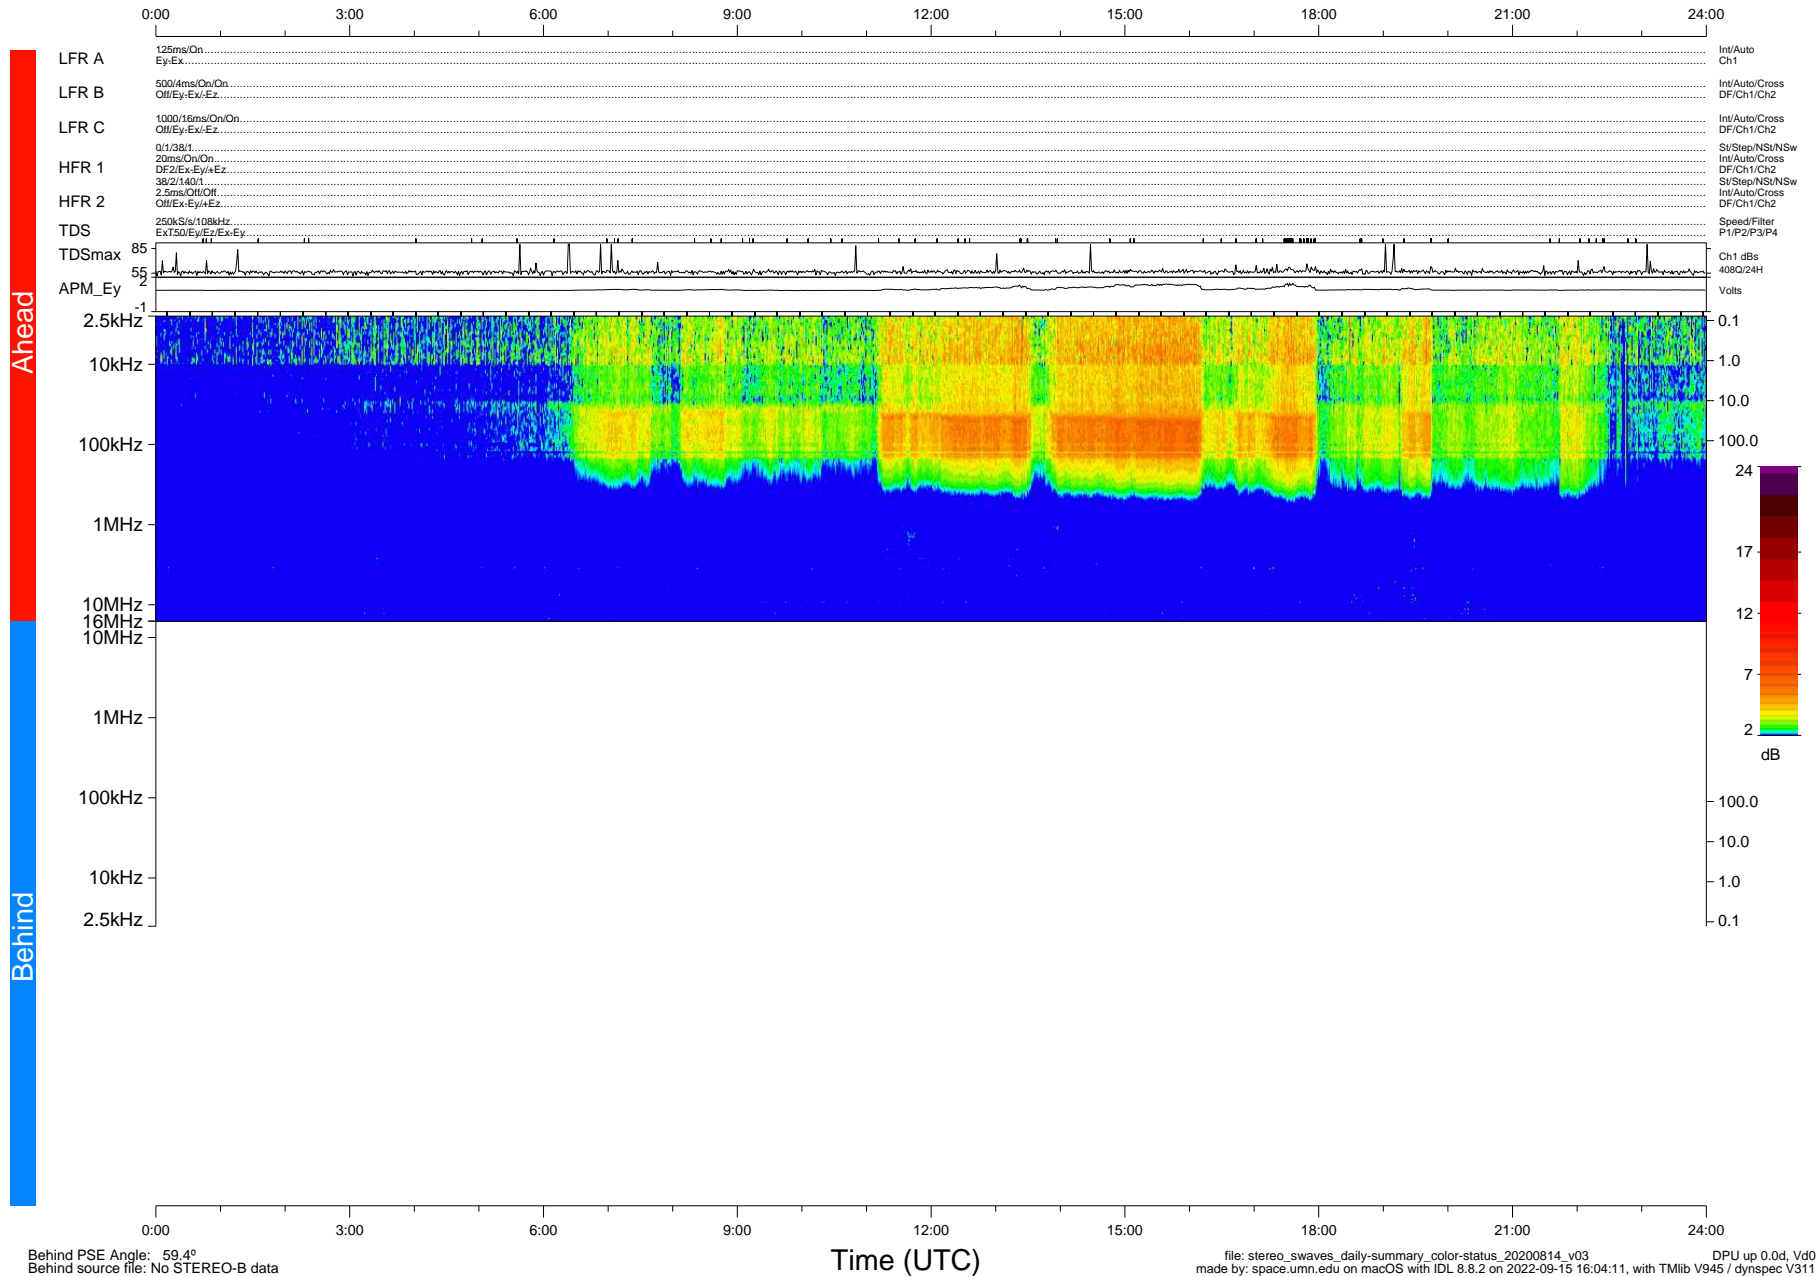

STEREO/WAVES Daily Summary - 14-Aug-2020 (DOY 227)

Ahead source file: swaves_ahead_2020_227_1_05.fin (Recovery: 100.0% HK, 115% Pkts)
 Ahead PSE Angle: -65.4°

DPU up 1864.9d, V412d32

Behind PSE Angle: 59.4°
 Behind source file: No STEREO-B data

file: stereo_swaves_daily-summary_color-status_20200814_v03
 made by: space.umn.edu on macOS with IDL 8.8.2 on 2022-09-15 16:04:11, with Tlib V945 / dynspec V311
 DPU up 0.0d, Vd0