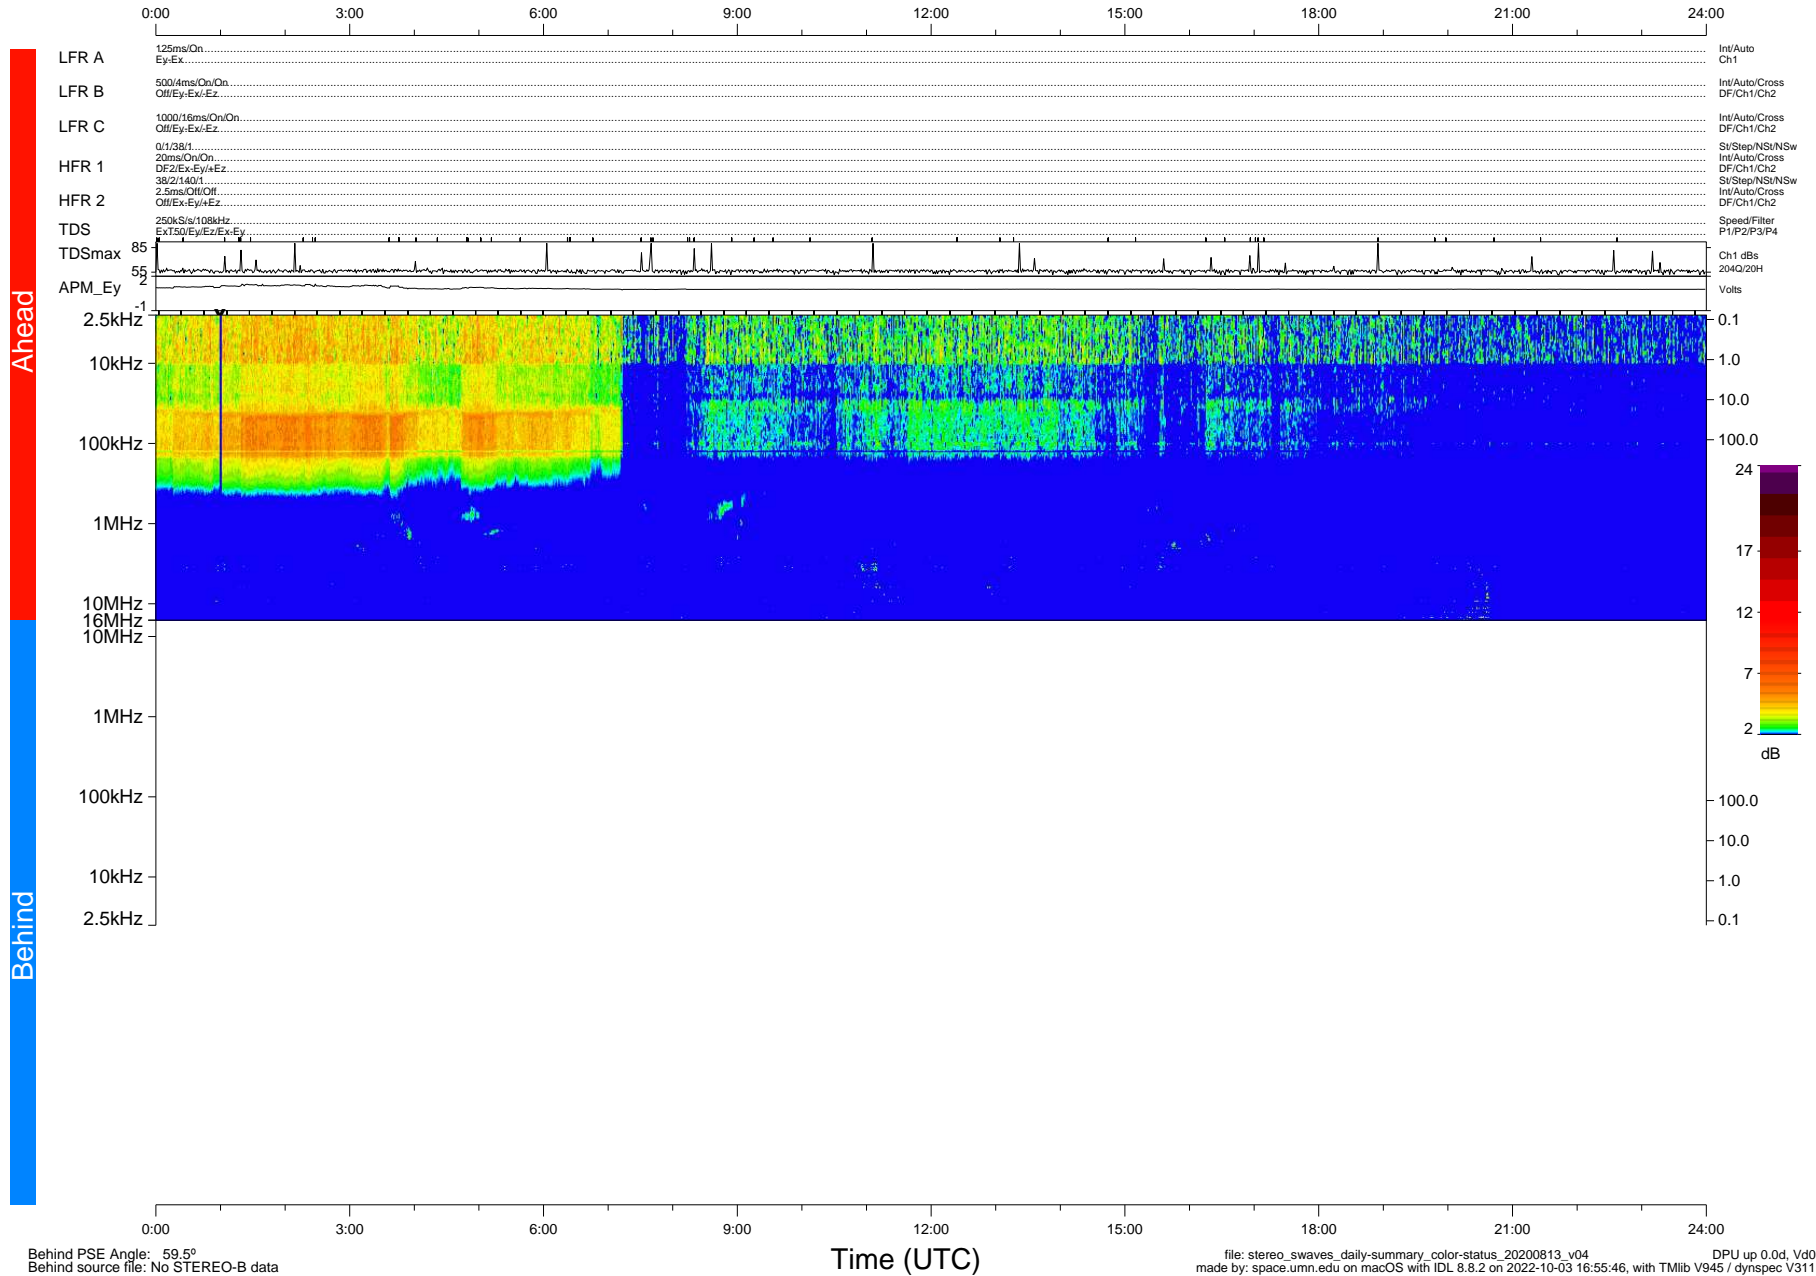

STEREO/WAVES Daily Summary - 13-Aug-2020 (DOY 226)

Ahead source file: swaves_ahead_2020_226_1_05.fin (Recovery: 100.0% HK, 84% Pkts)
 Ahead PSE Angle: -65.4°

DPU up 1863.9d, V412d32

Behind PSE Angle: 59.5°
 Behind source file: No STEREO-B data

file: stereo_swaves_daily-summary_color-status_20200813_v04
 made by: space.umn.edu on macOS with IDL 8.8.2 on 2022-10-03 16:55:46, with Tlib V945 / dynspec V311
 DPU up 0.0d, Vd0