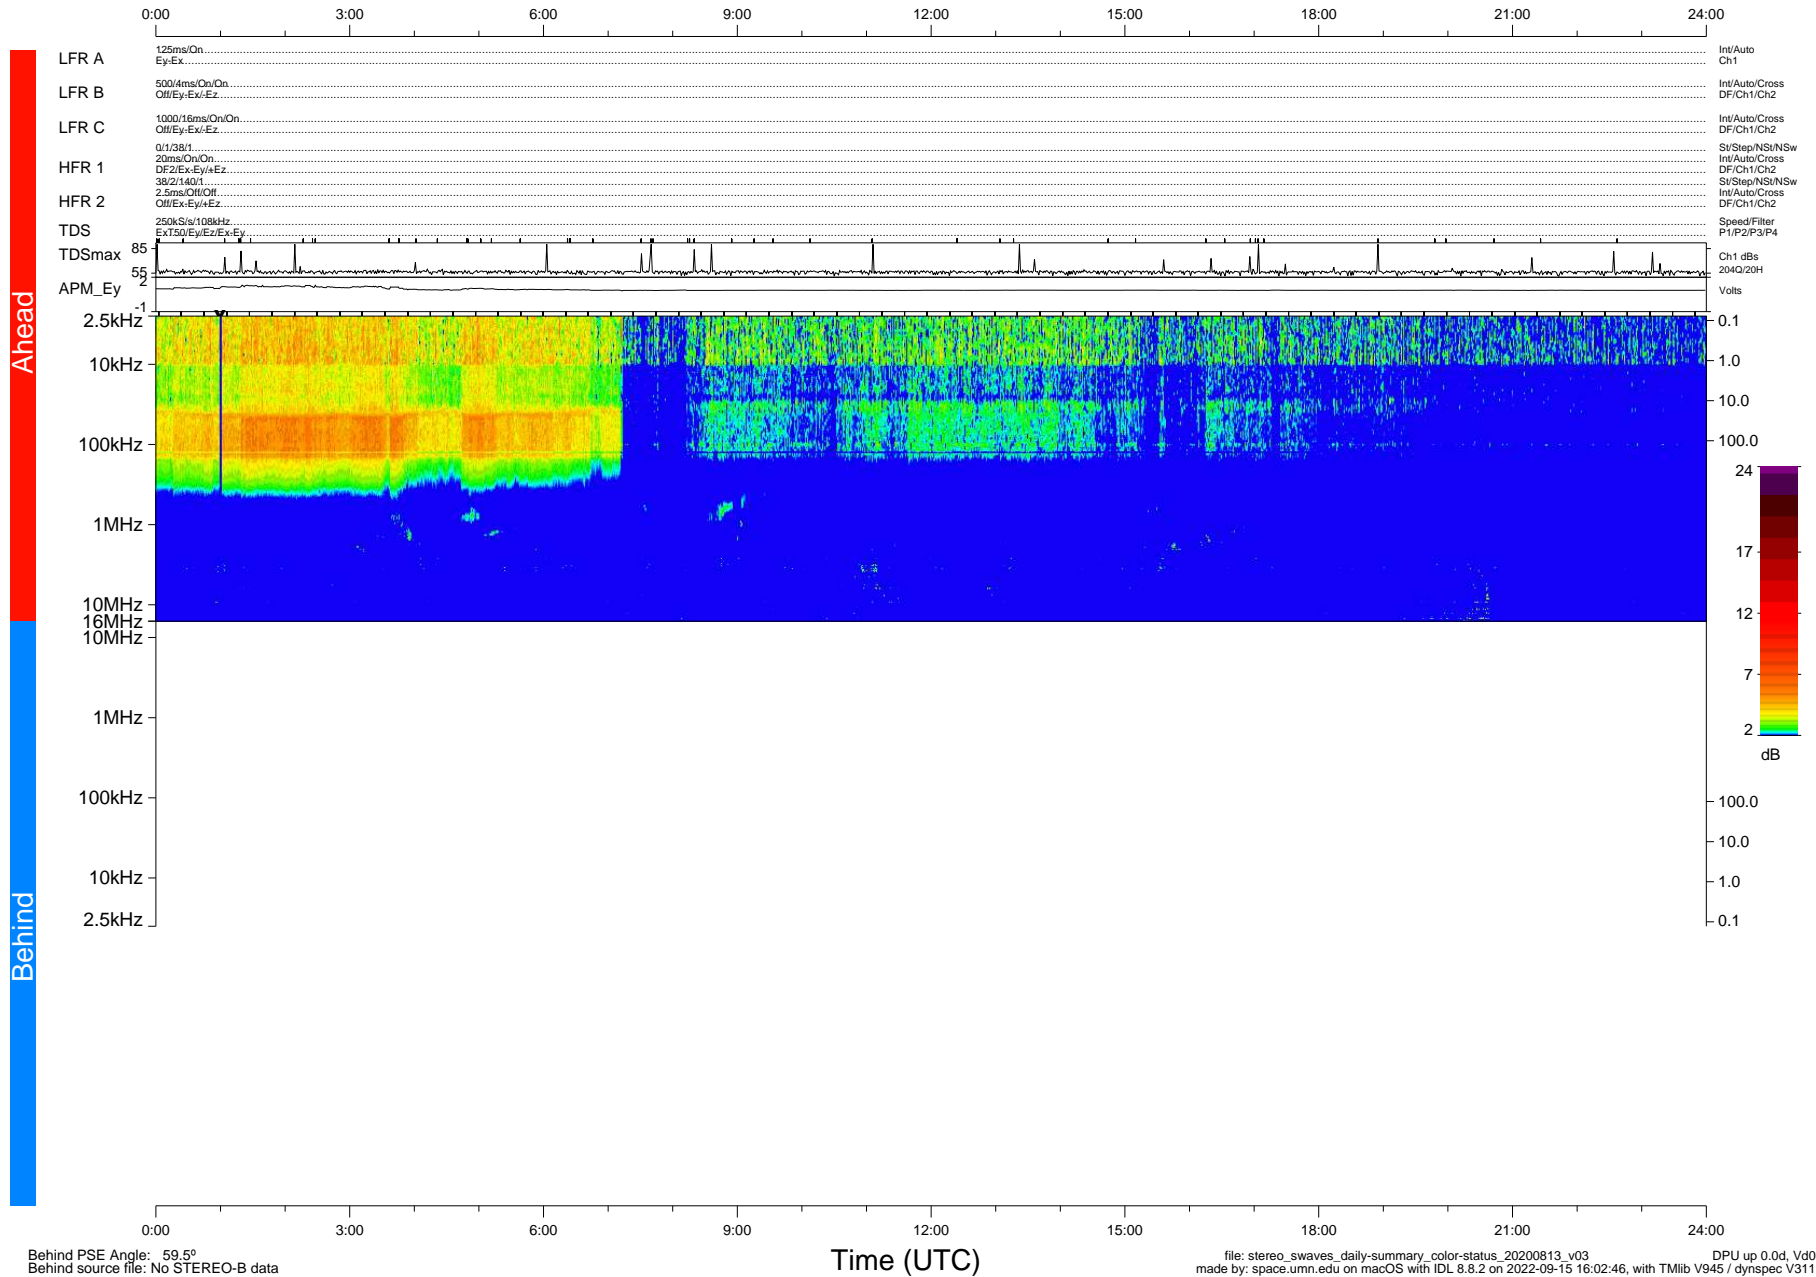

STEREO/WAVES Daily Summary - 13-Aug-2020 (DOY 226)

Ahead source file: swaves_ahead_2020_226_1_05.fin (Recovery: 100.0% HK, 84% Pkts)
 Ahead PSE Angle: -65.4°

DPU up 1863.9d, V412d32

Behind PSE Angle: 59.5°
 Behind source file: No STEREO-B data

file: stereo_swaves_daily-summary_color-status_20200813_v03
 made by: space.umn.edu on macOS with IDL 8.8.2 on 2022-09-15 16:02:46, with Tlib V945 / dynspec V311
 DPU up 0.0d, V40