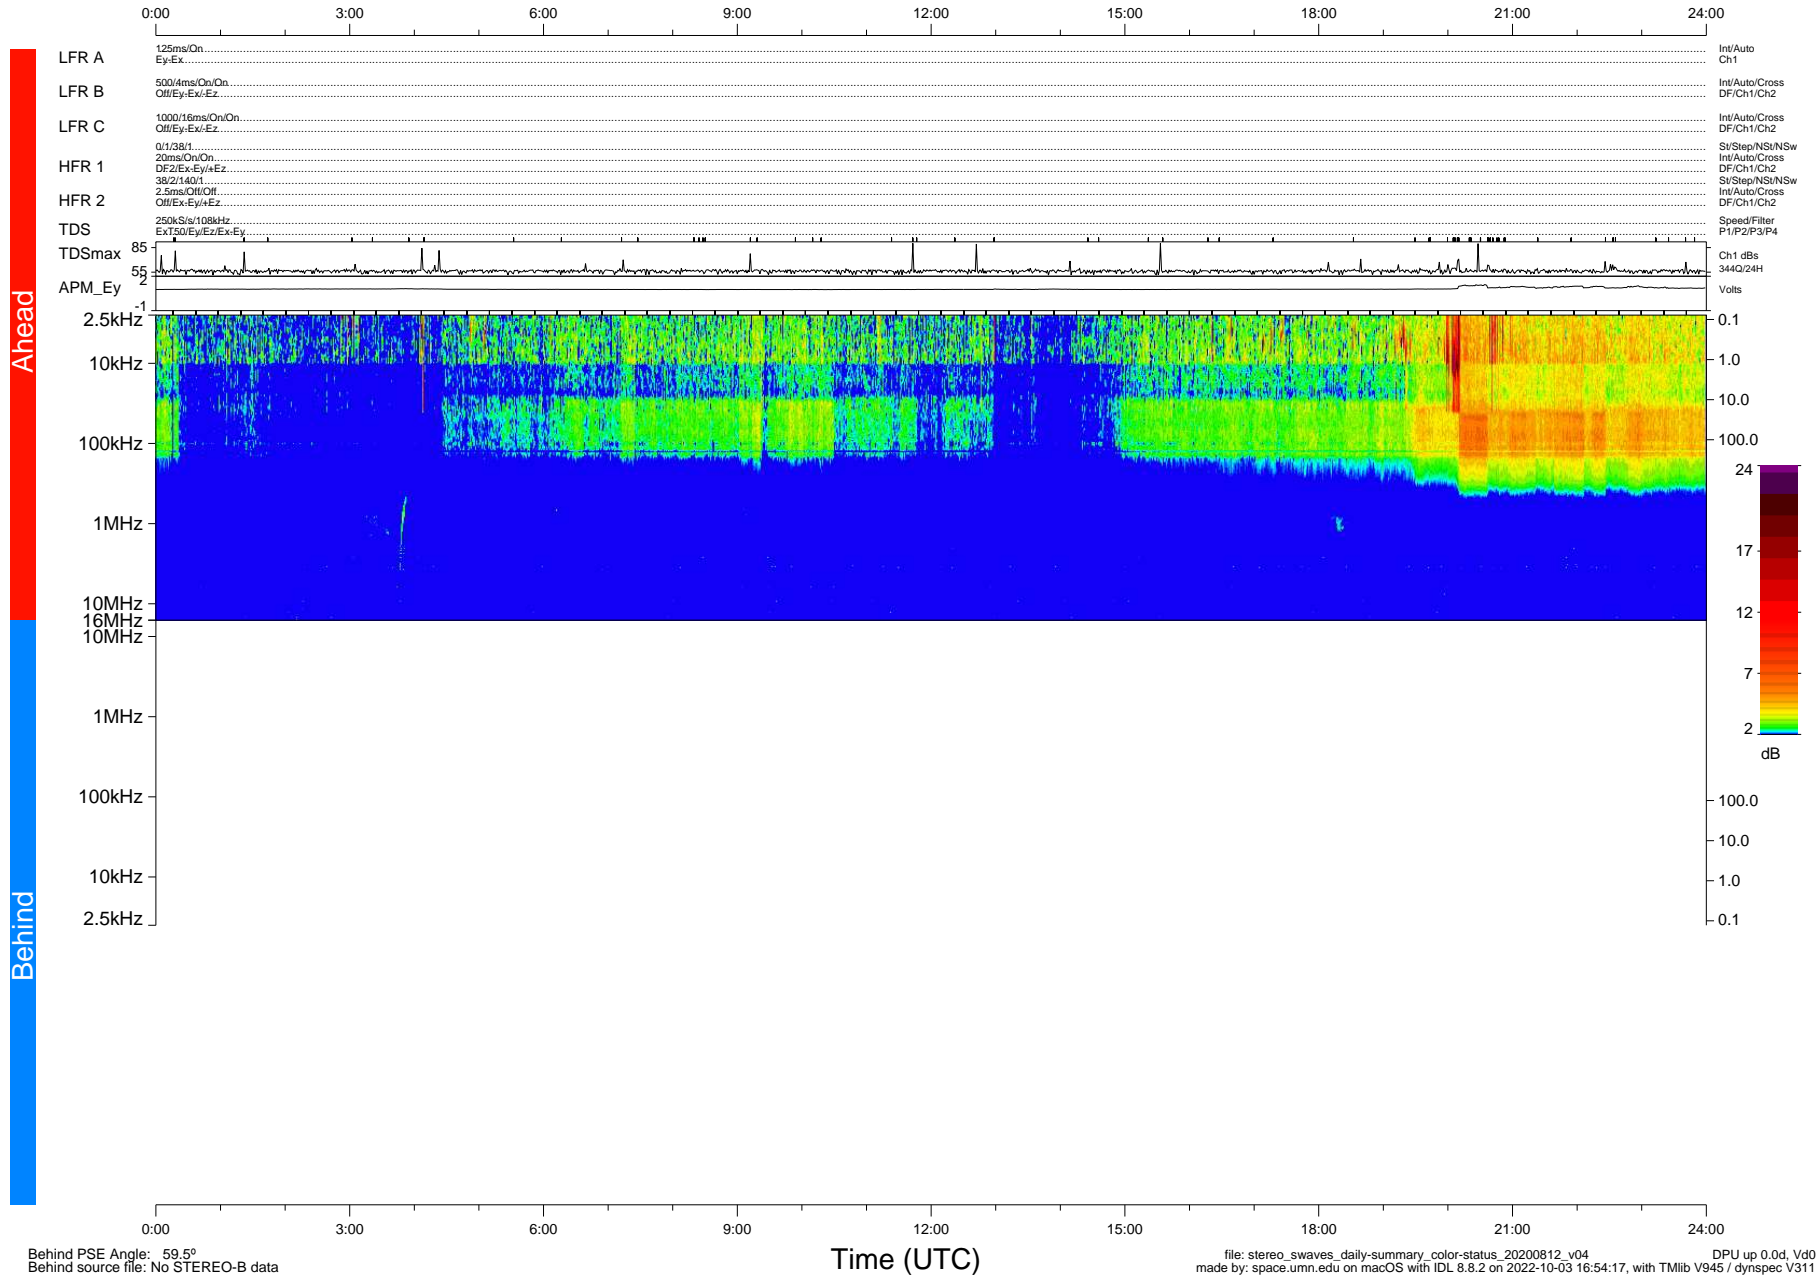

# STEREO/WAVES Daily Summary - 12-Aug-2020 (DOY 225)

Ahead source file: swaves\_ahead\_2020\_225\_1\_05.fin (Recovery: 100.0% HK, 105% Pkts)  
 Ahead PSE Angle: -65.6°

DPU up 1862.9d, V412d32

Behind PSE Angle: 59.5°  
 Behind source file: No STEREO-B data

Time (UTC)

file: stereo\_swaves\_daily-summary\_color-status\_20200812\_v04 DPU up 0.0d, Vd0  
 made by: space.umn.edu on macOS with IDL 8.8.2 on 2022-10-03 16:54:17, with Tlib V945 / dynspec V311