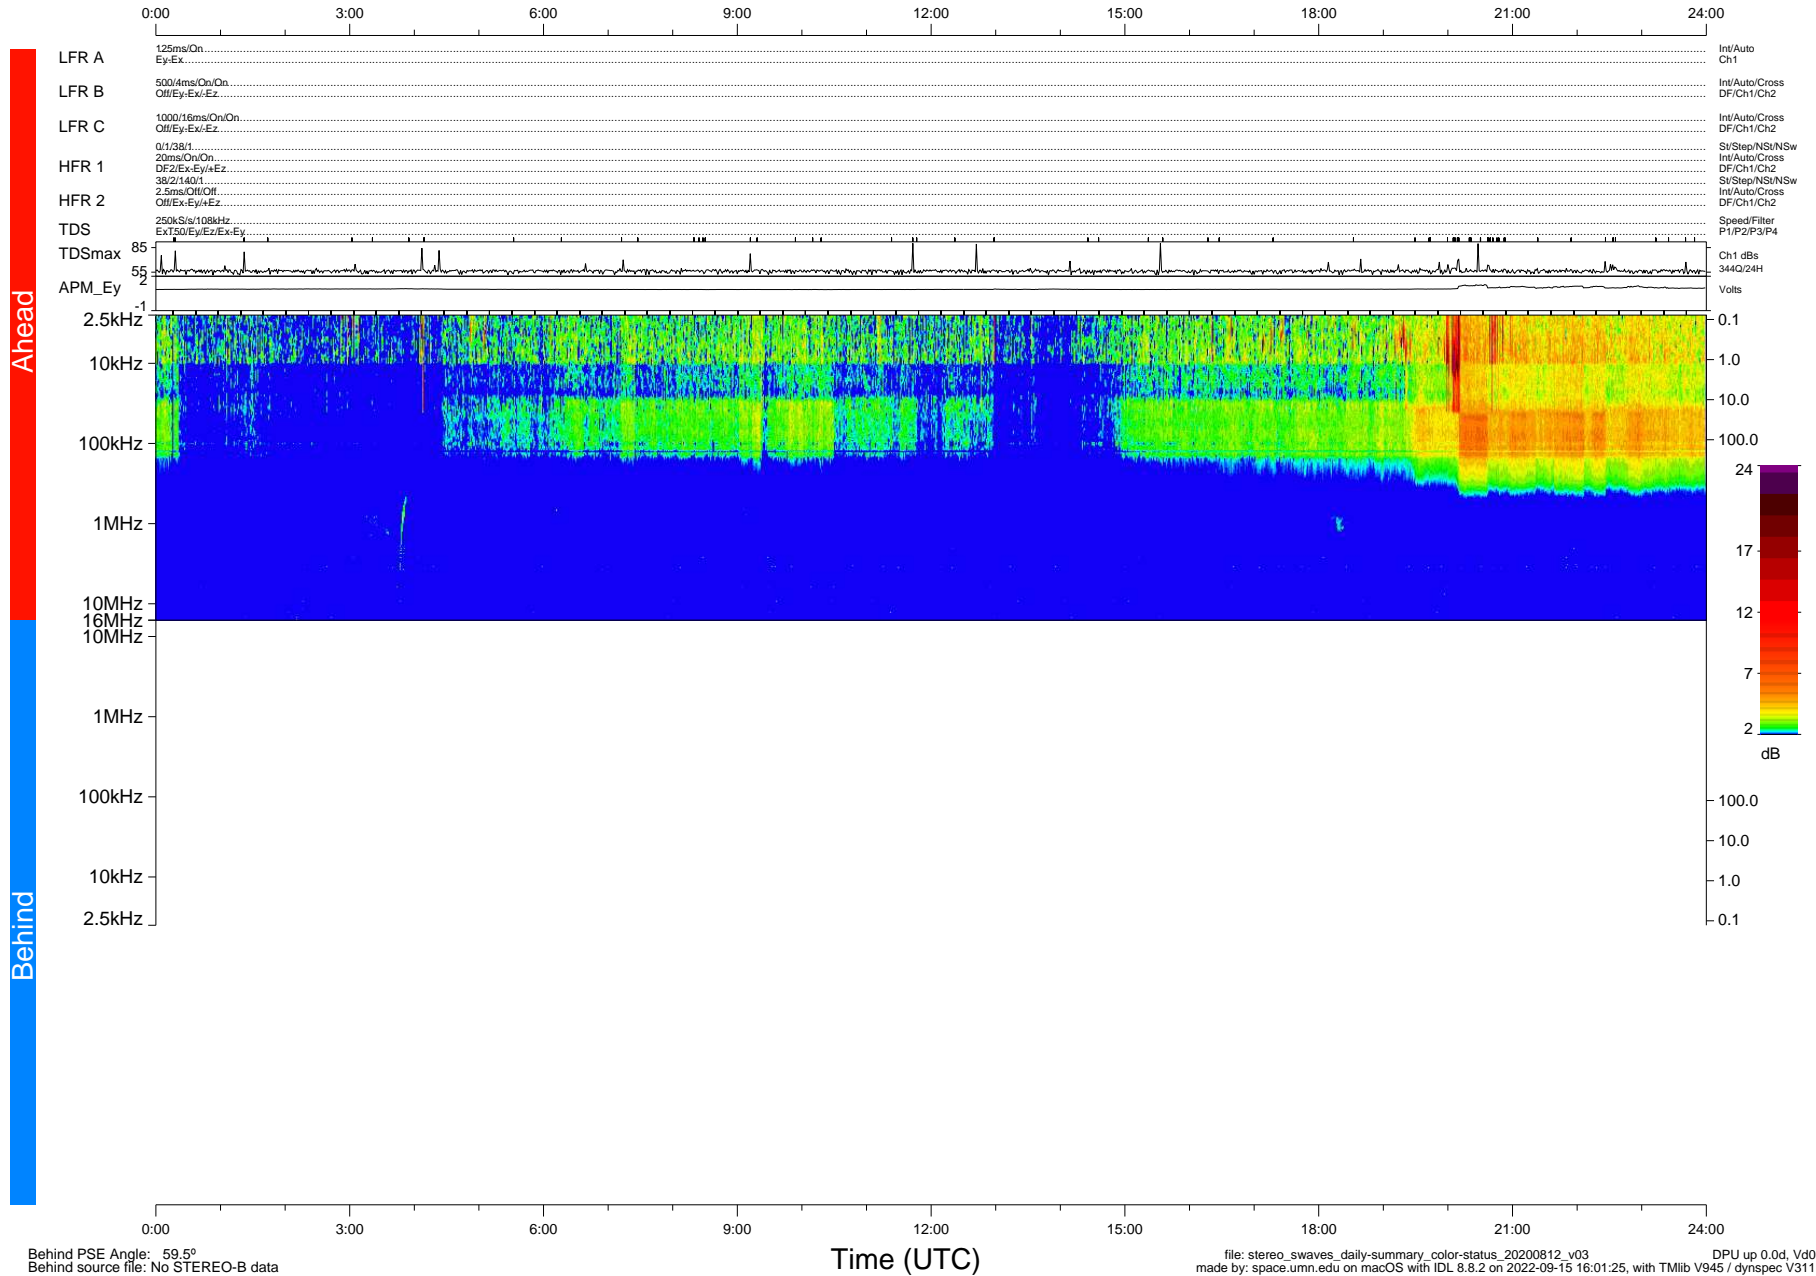

# STEREO/WAVES Daily Summary - 12-Aug-2020 (DOY 225)

Ahead source file: swaves\_ahead\_2020\_225\_1\_05.fin (Recovery: 100.0% HK, 105% Pkts)  
 Ahead PSE Angle: -65.6°

DPU up 1862.9d, V412d32

Behind PSE Angle: 59.5°  
 Behind source file: No STEREO-B data

file: stereo\_swaves\_daily-summary\_color-status\_20200812\_v03 DPU up 0.0d, Vd0  
 made by: space.umn.edu on macOS with IDL 8.8.2 on 2022-09-15 16:01:25, with TLib V945 / dynspec V311