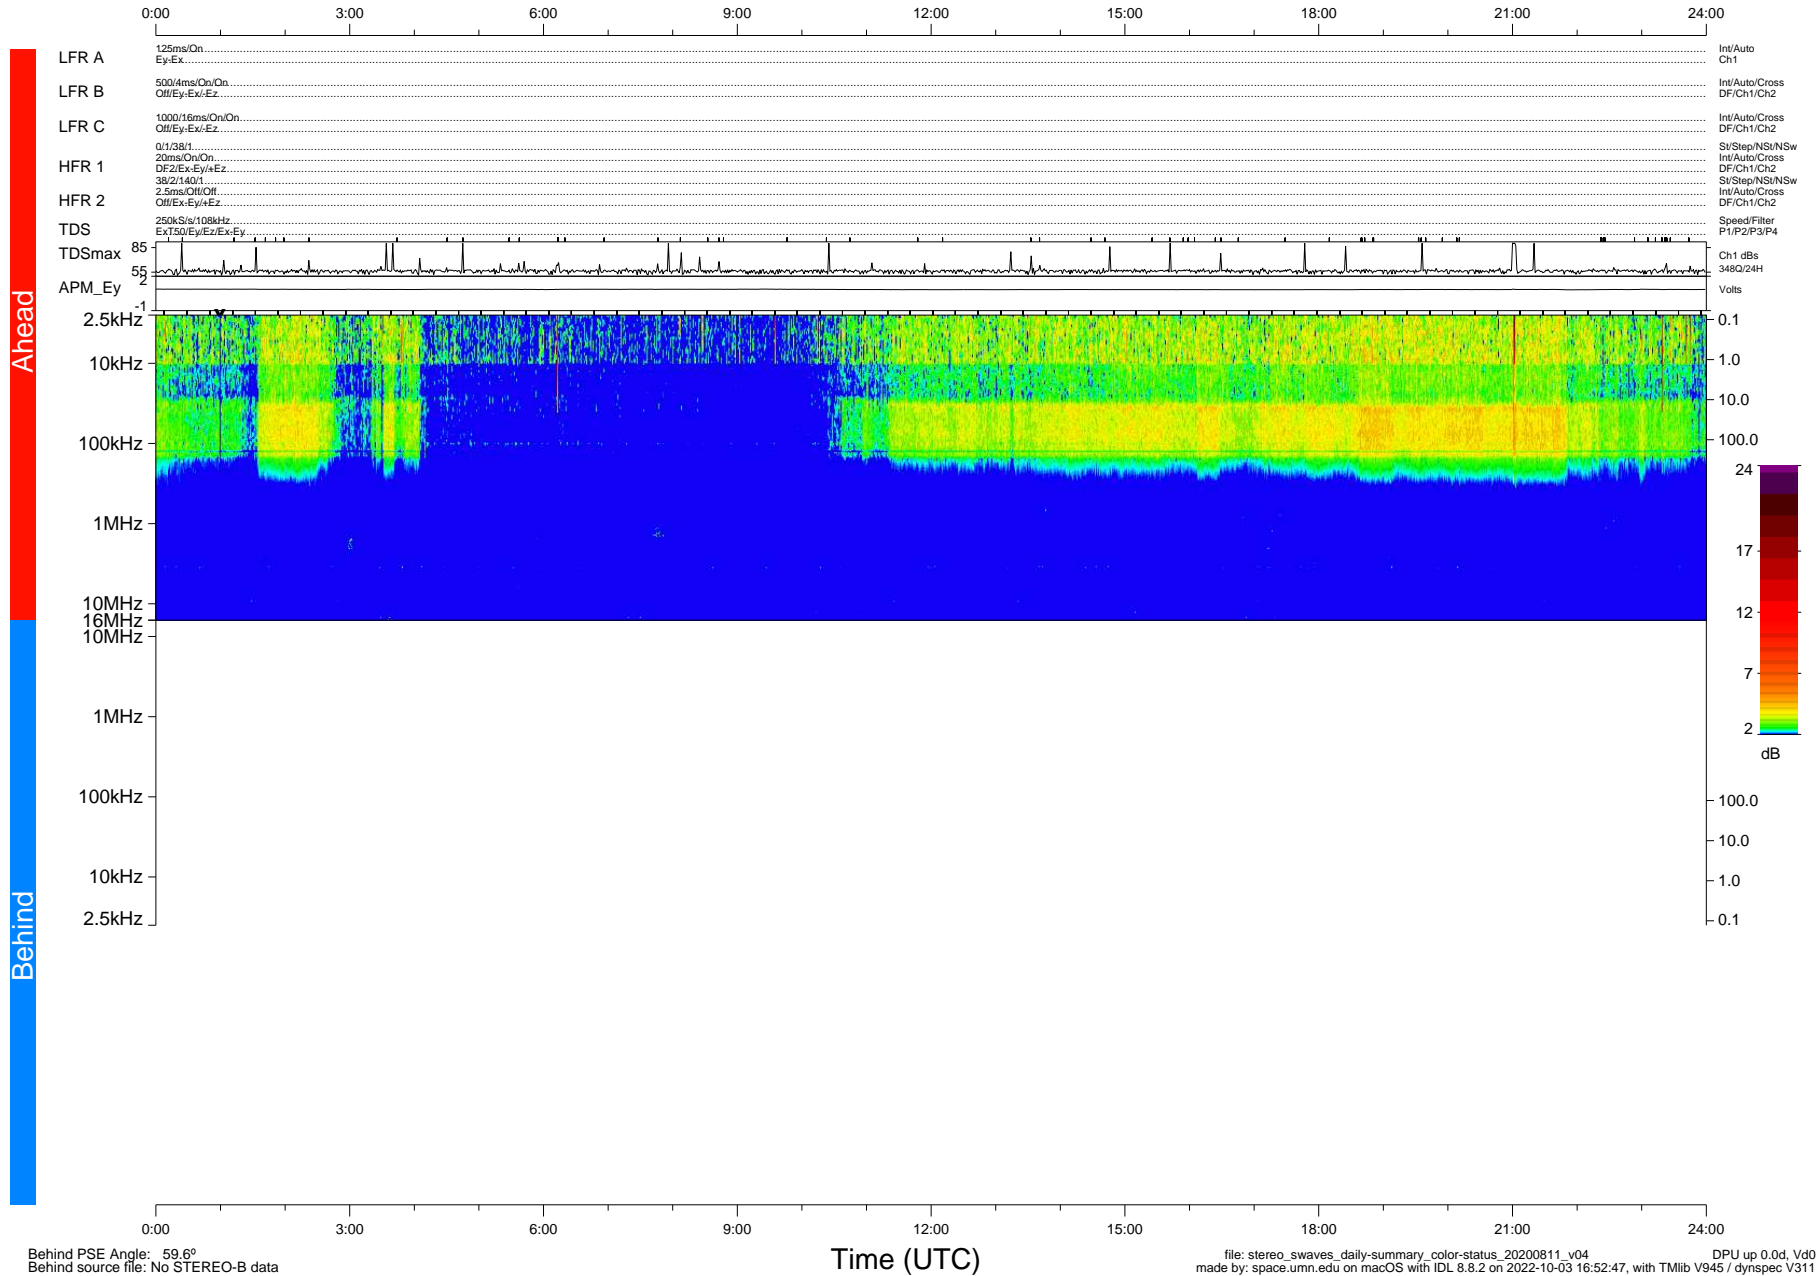

# STEREO/WAVES Daily Summary - 11-Aug-2020 (DOY 224)

Ahead source file: swaves\_ahead\_2020\_224\_1\_05.fin (Recovery: 100.0% HK, 106% Pkts)  
 Ahead PSE Angle: -65.6°

DPU up 1861.9d, V412d32

Behind PSE Angle: 59.6°  
 Behind source file: No STEREO-B data

file: stereo\_swaves\_daily-summary\_color-status\_20200811\_v04 DPU up 0.0d, Vd0  
 made by: space.umn.edu on macOS with IDL 8.8.2 on 2022-10-03 16:52:47, with Tlib V945 / dynspec V311