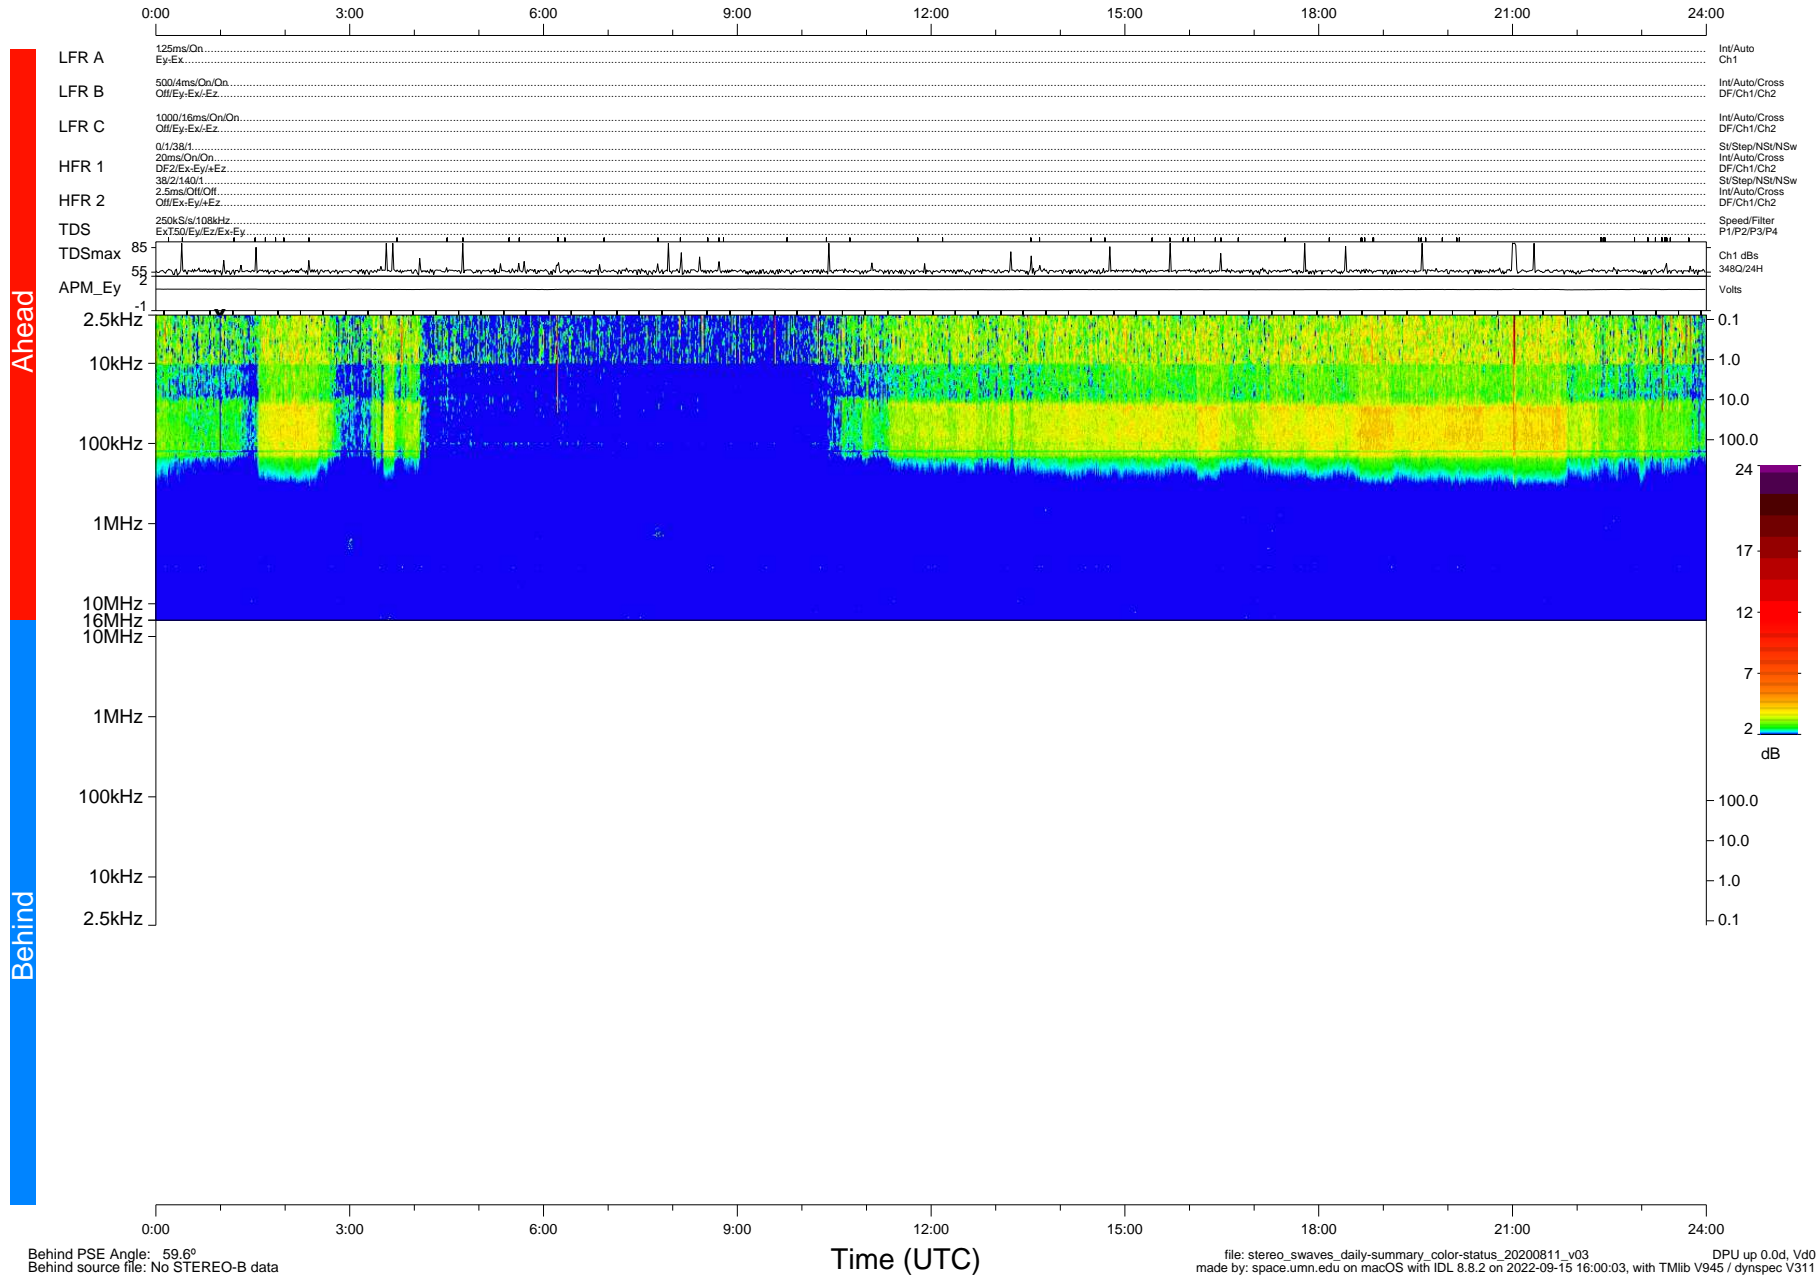

STEREO/WAVES Daily Summary - 11-Aug-2020 (DOY 224)

Ahead source file: swaves_ahead_2020_224_1_05.fin (Recovery: 100.0% HK, 106% Pkts)
 Ahead PSE Angle: -65.6°

DPU up 1861.9d, V412d32

Behind PSE Angle: 59.6°
 Behind source file: No STEREO-B data

Time (UTC)

file: stereo_swaves_daily-summary_color-status_20200811_v03 DPU up 0.0d, Vd0
 made by: space.umn.edu on macOS with IDL 8.8.2 on 2022-09-15 16:00:03, with Tlib V945 / dynspec V311