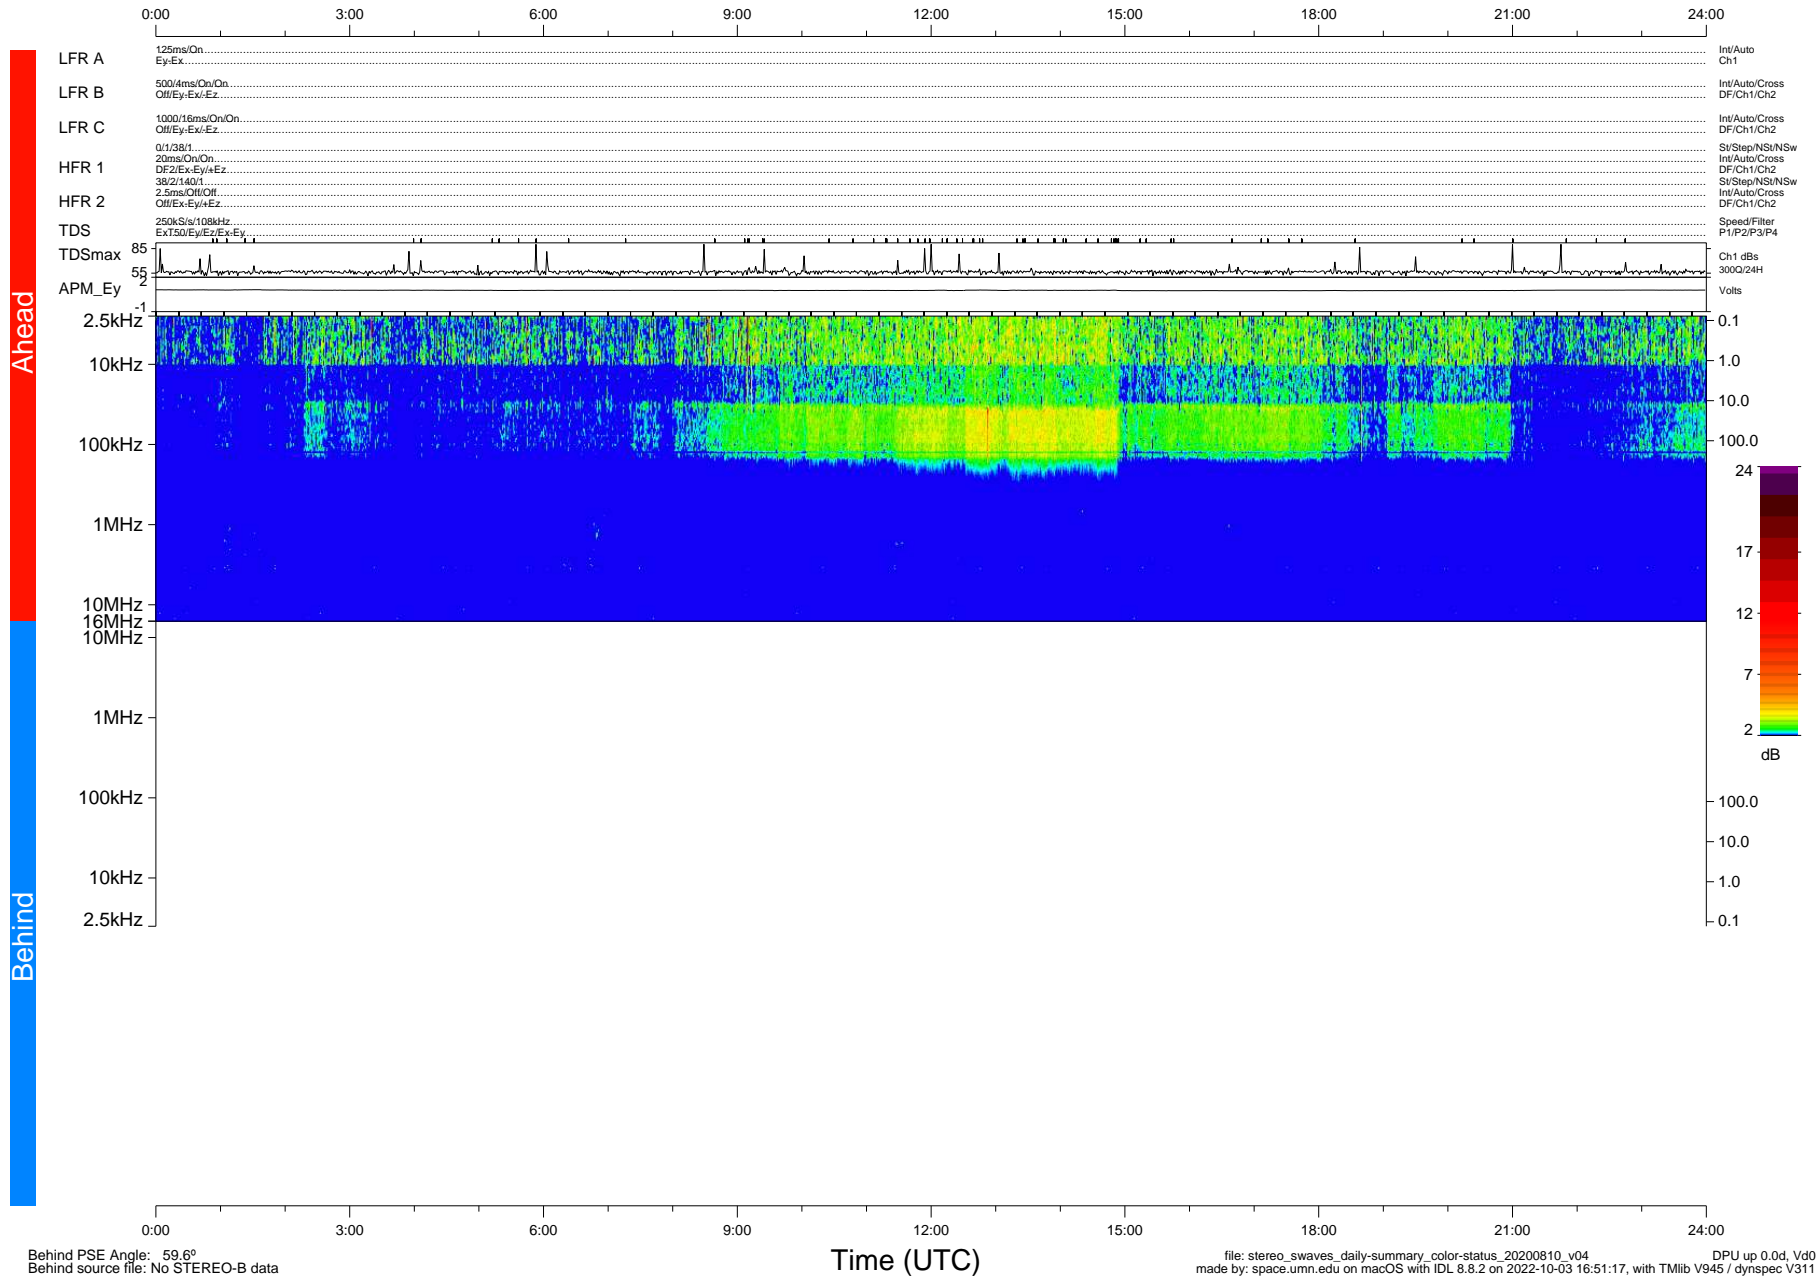

STEREO/WAVES Daily Summary - 10-Aug-2020 (DOY 223)

Ahead source file: swaves_ahead_2020_223_1_05.fin (Recovery: 100.0% HK, 99% Pkts)
 Ahead PSE Angle: -65.7°

DPU up 1860.9d, V412d32

Behind PSE Angle: 59.6°
 Behind source file: No STEREO-B data

Time (UTC)

file: stereo_swaves_daily-summary_color-status_20200810_v04 DPU up 0.0d, Vd0
 made by: space.umn.edu on macOS with IDL 8.8.2 on 2022-10-03 16:51:17, with Tlib V945 / dynspec V311