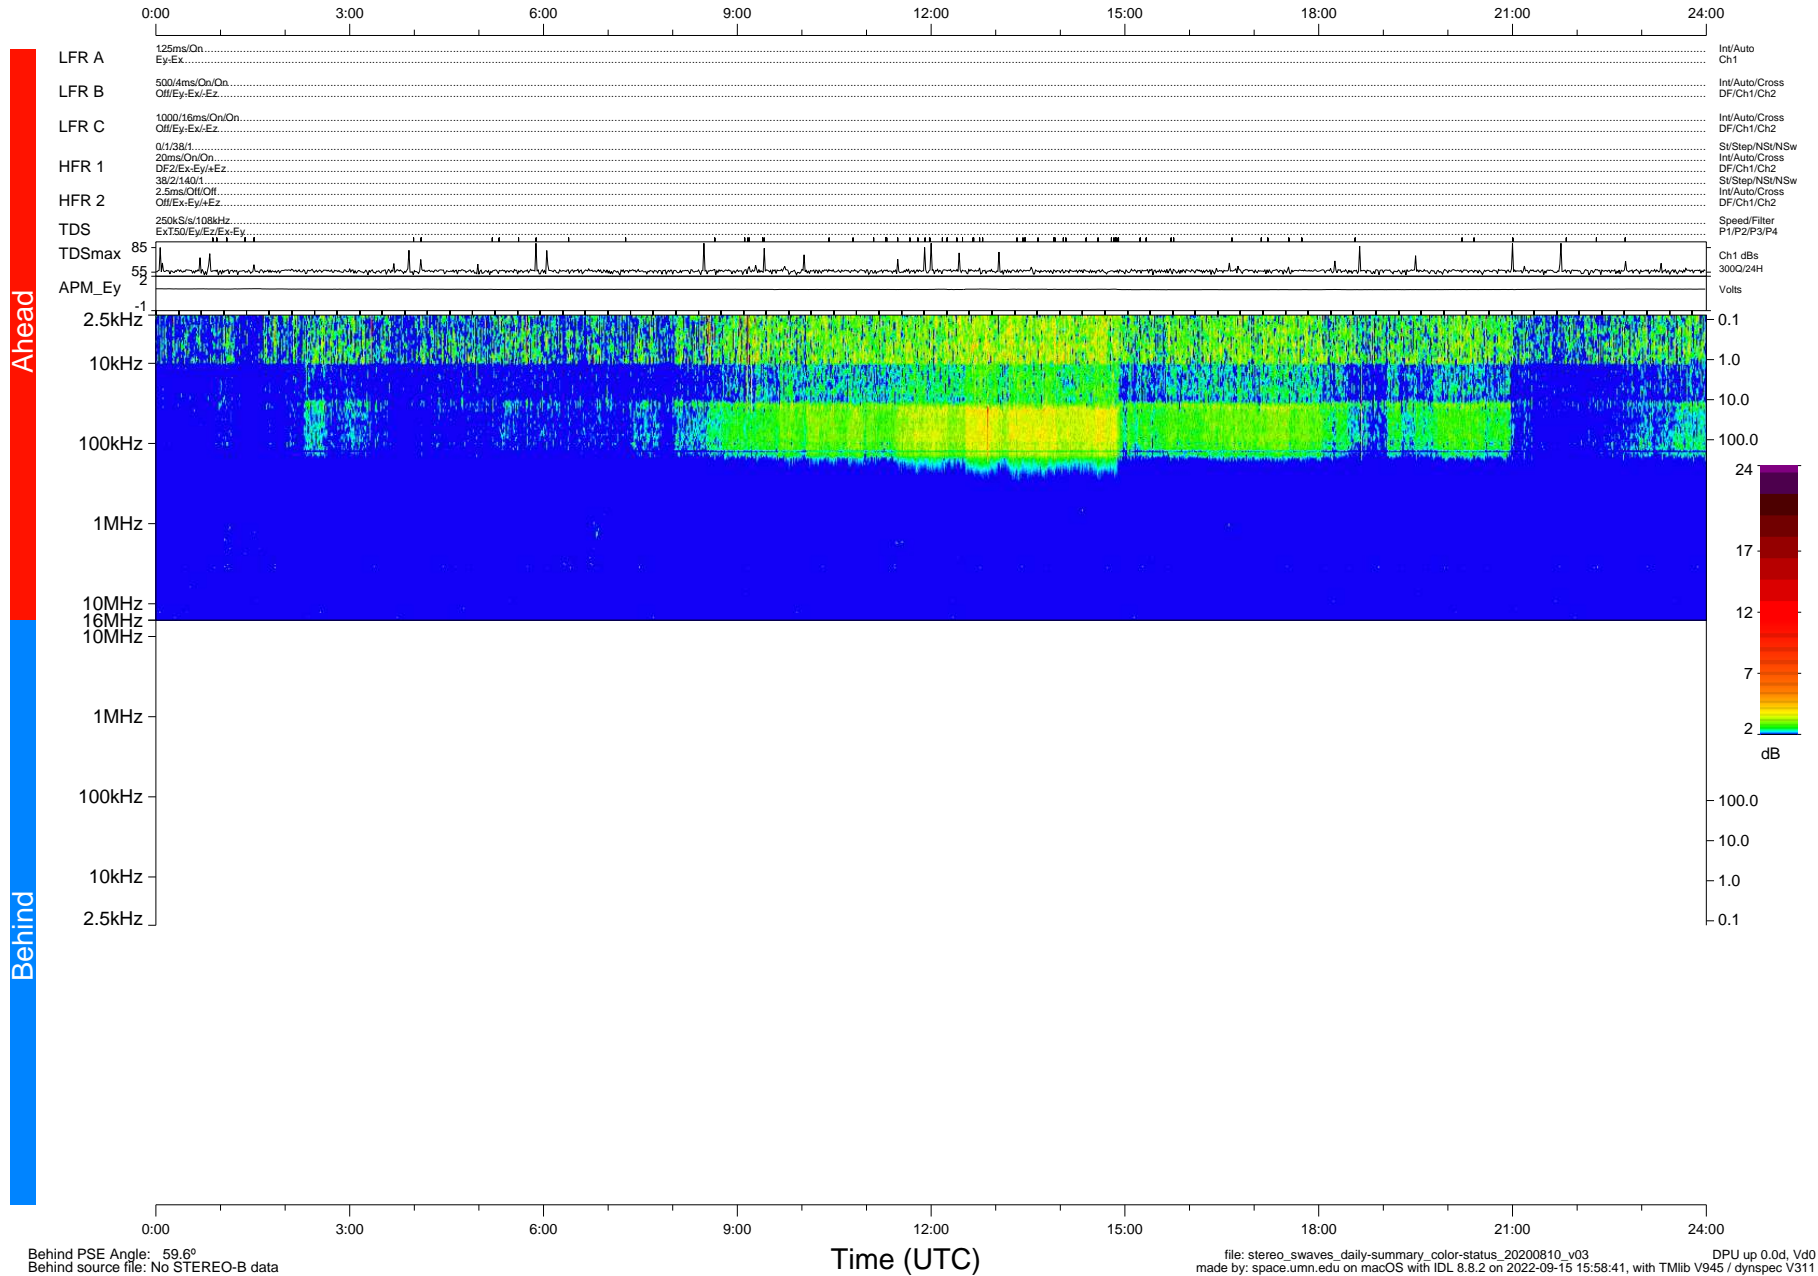

STEREO/WAVES Daily Summary - 10-Aug-2020 (DOY 223)

Ahead source file: swaves_ahead_2020_223_1_05.fin (Recovery: 100.0% HK, 99% Pkts)
 Ahead PSE Angle: -65.7°

DPU up 1860.9d, V412d32

Behind PSE Angle: 59.6°
 Behind source file: No STEREO-B data

Time (UTC)

file: stereo_swaves_daily-summary_color-status_20200810_v03
 made by: space.umn.edu on macOS with IDL 8.8.2 on 2022-09-15 15:58:41, with Tlib V945 / dynspec V311
 DPU up 0.0d, V40