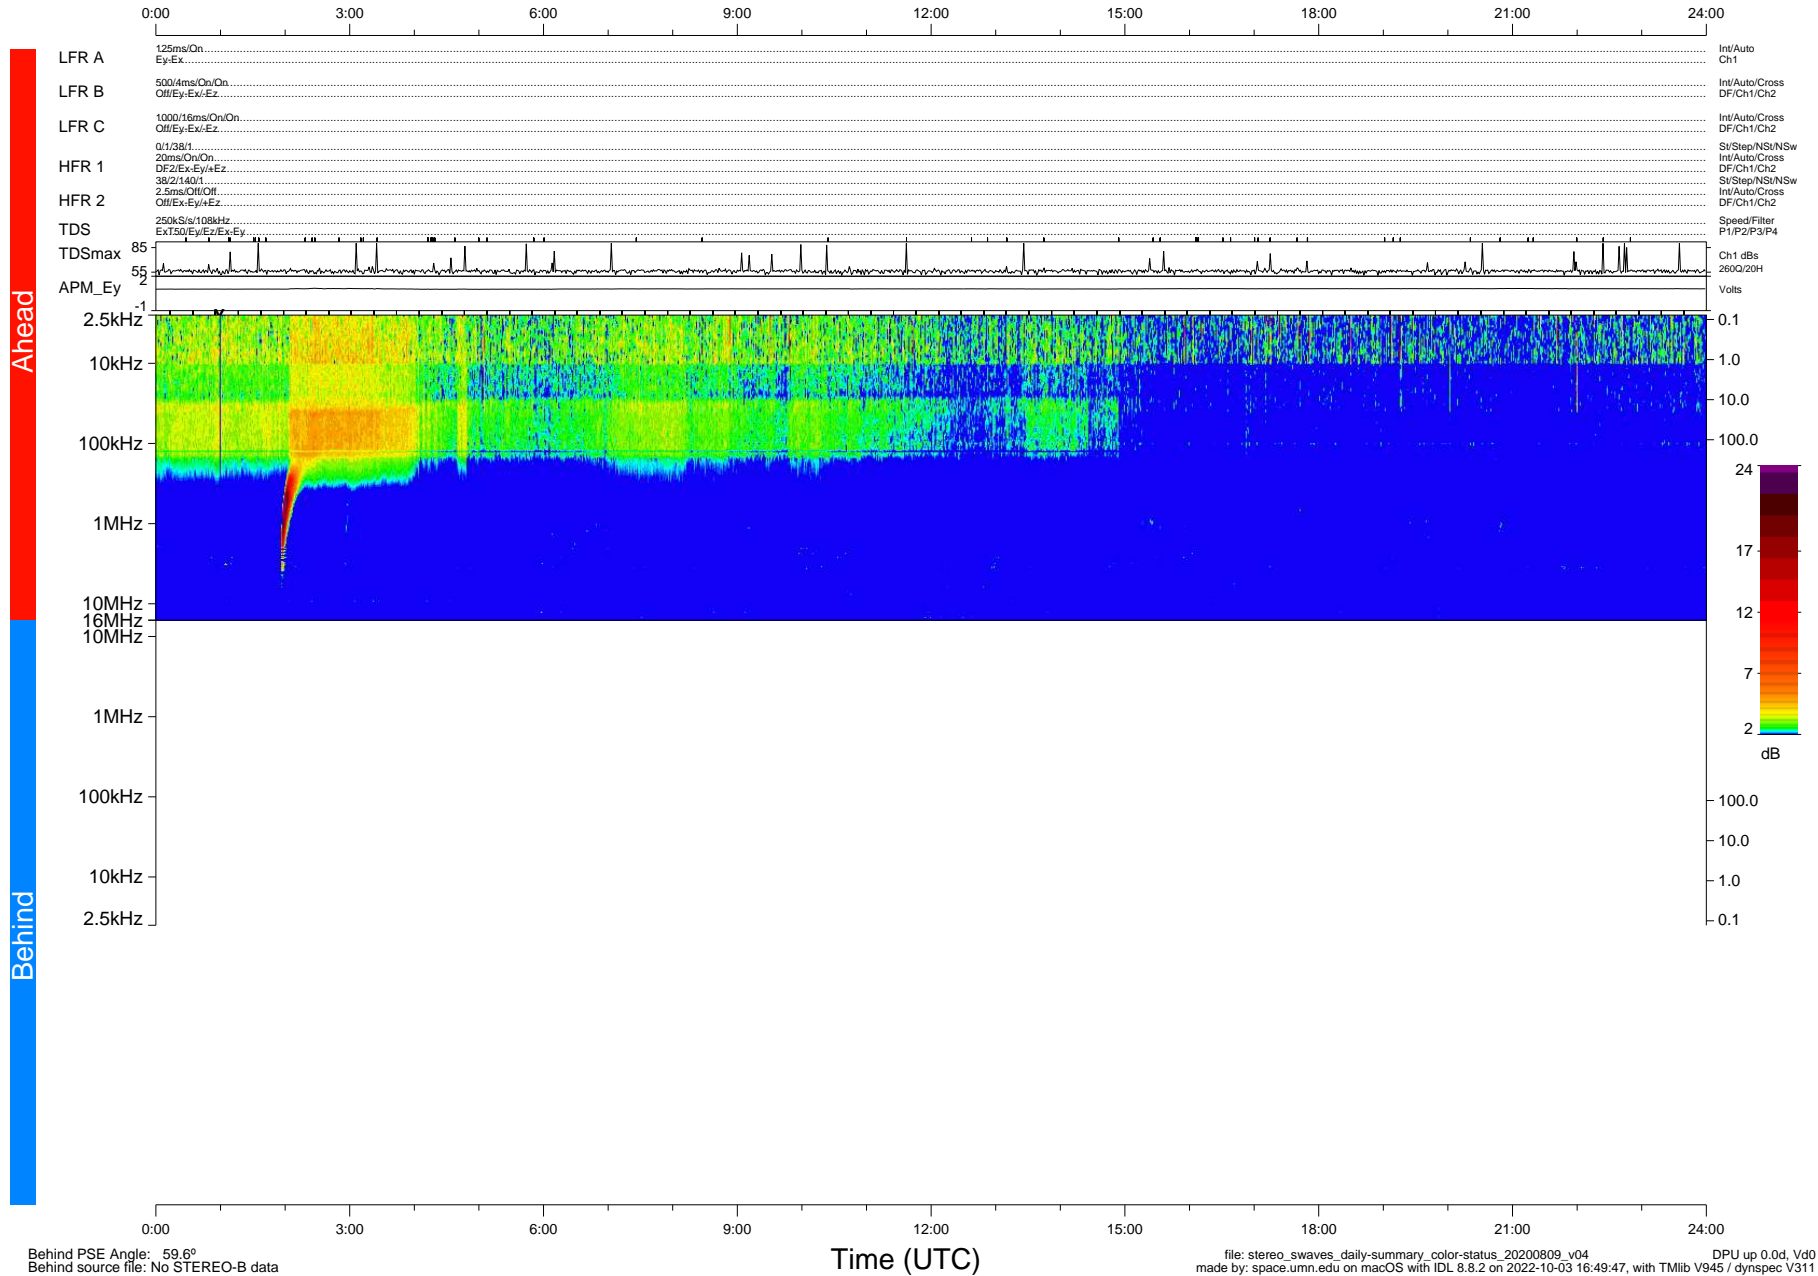

STEREO/WAVES Daily Summary - 09-Aug-2020 (DOY 222)

Ahead source file: swaves_ahead_2020_222_1_05.fin (Recovery: 100.0% HK, 92% Pkts)
Ahead PSE Angle: -65.8°

DPU up 1859.9d, V412d32

Behind PSE Angle: 59.6°
Behind source file: No STEREO-B data