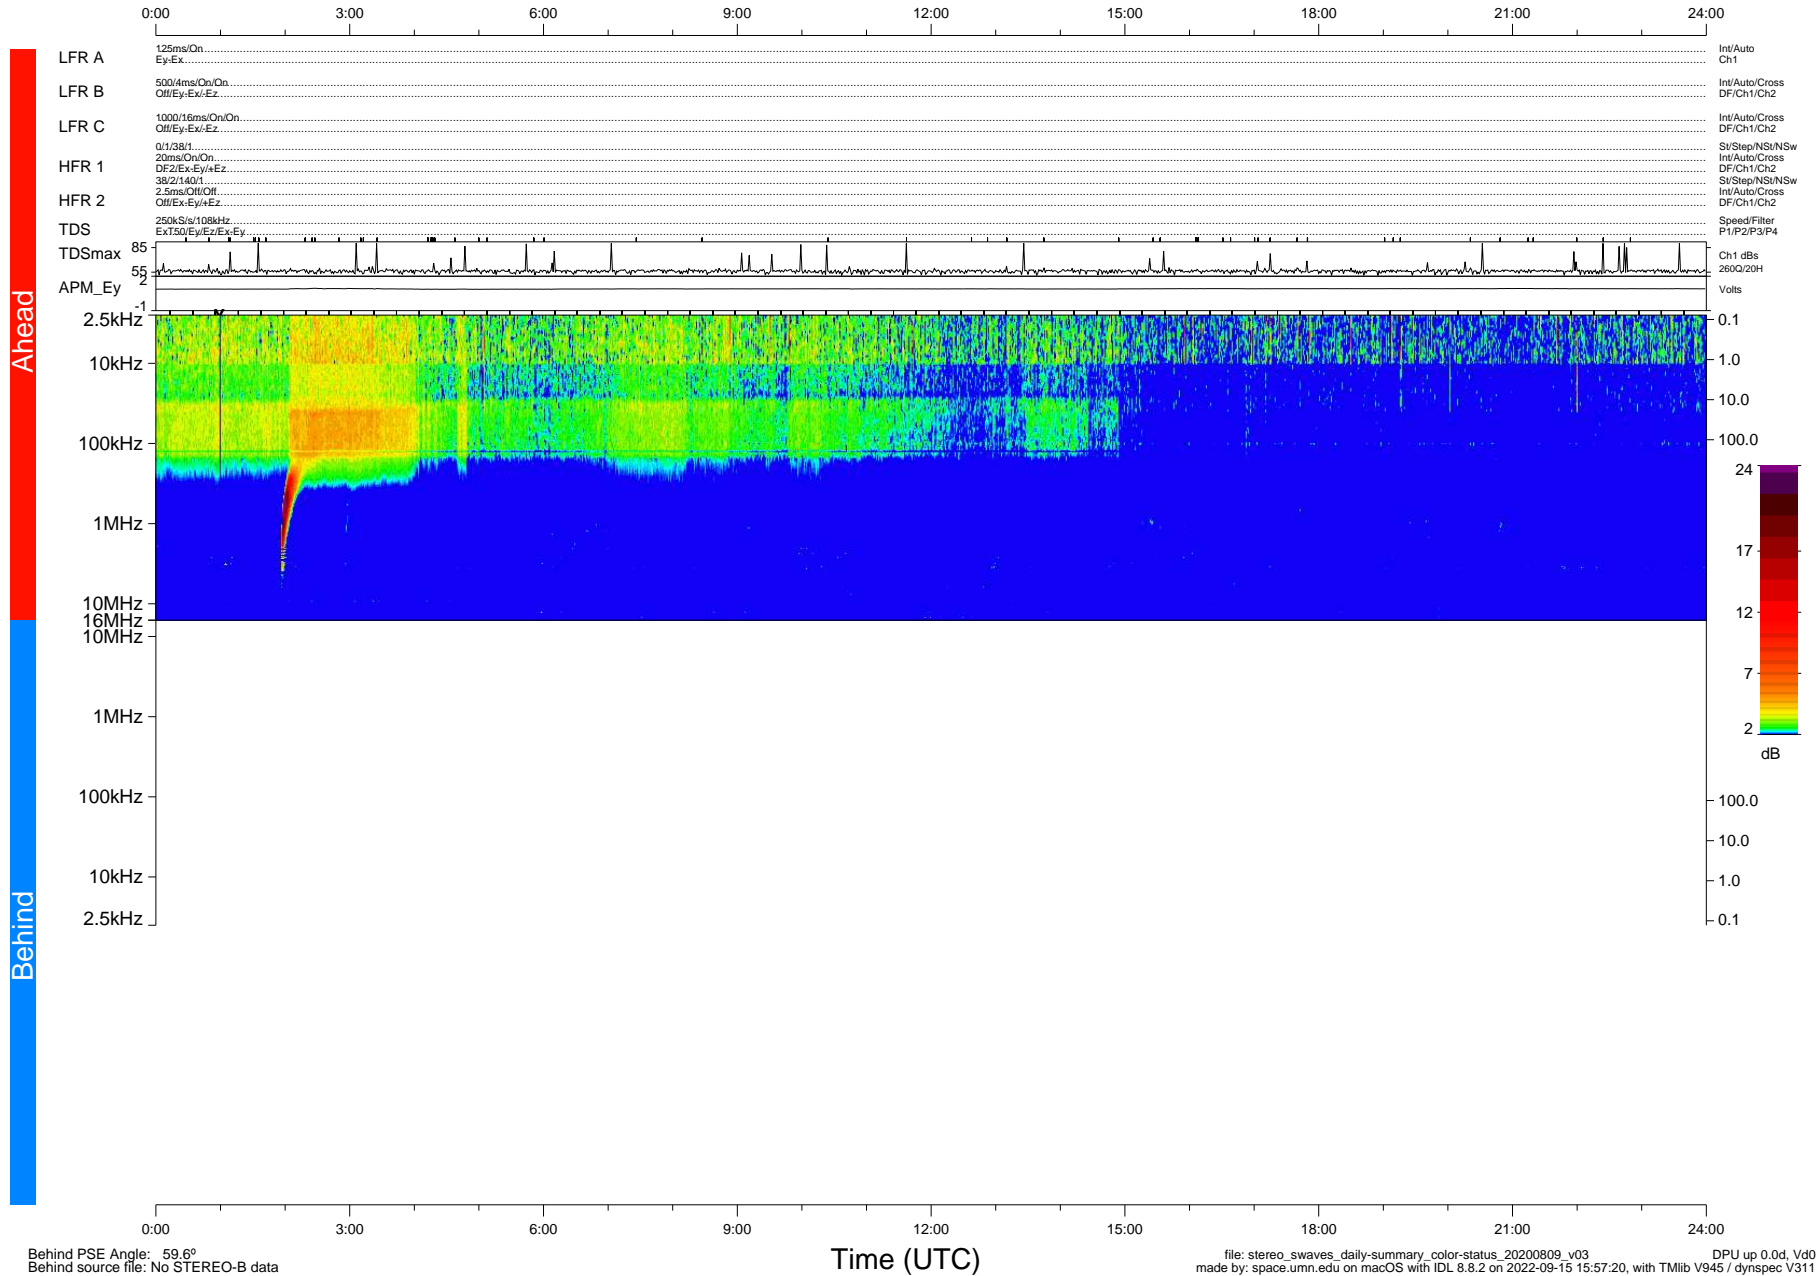

# STEREO/WAVES Daily Summary - 09-Aug-2020 (DOY 222)

Ahead source file: swaves\_ahead\_2020\_222\_1\_05.fin (Recovery: 100.0% HK, 92% Pkts)  
 Ahead PSE Angle: -65.8°

DPU up 1859.9d, V412d32

Behind PSE Angle: 59.6°  
 Behind source file: No STEREO-B data

Time (UTC)

file: stereo\_swaves\_daily-summary\_color-status\_20200809\_v03 DPU up 0.0d, V40  
 made by: space.umn.edu on macOS with IDL 8.8.2 on 2022-09-15 15:57:20, with Tlib V945 / dynspec V311