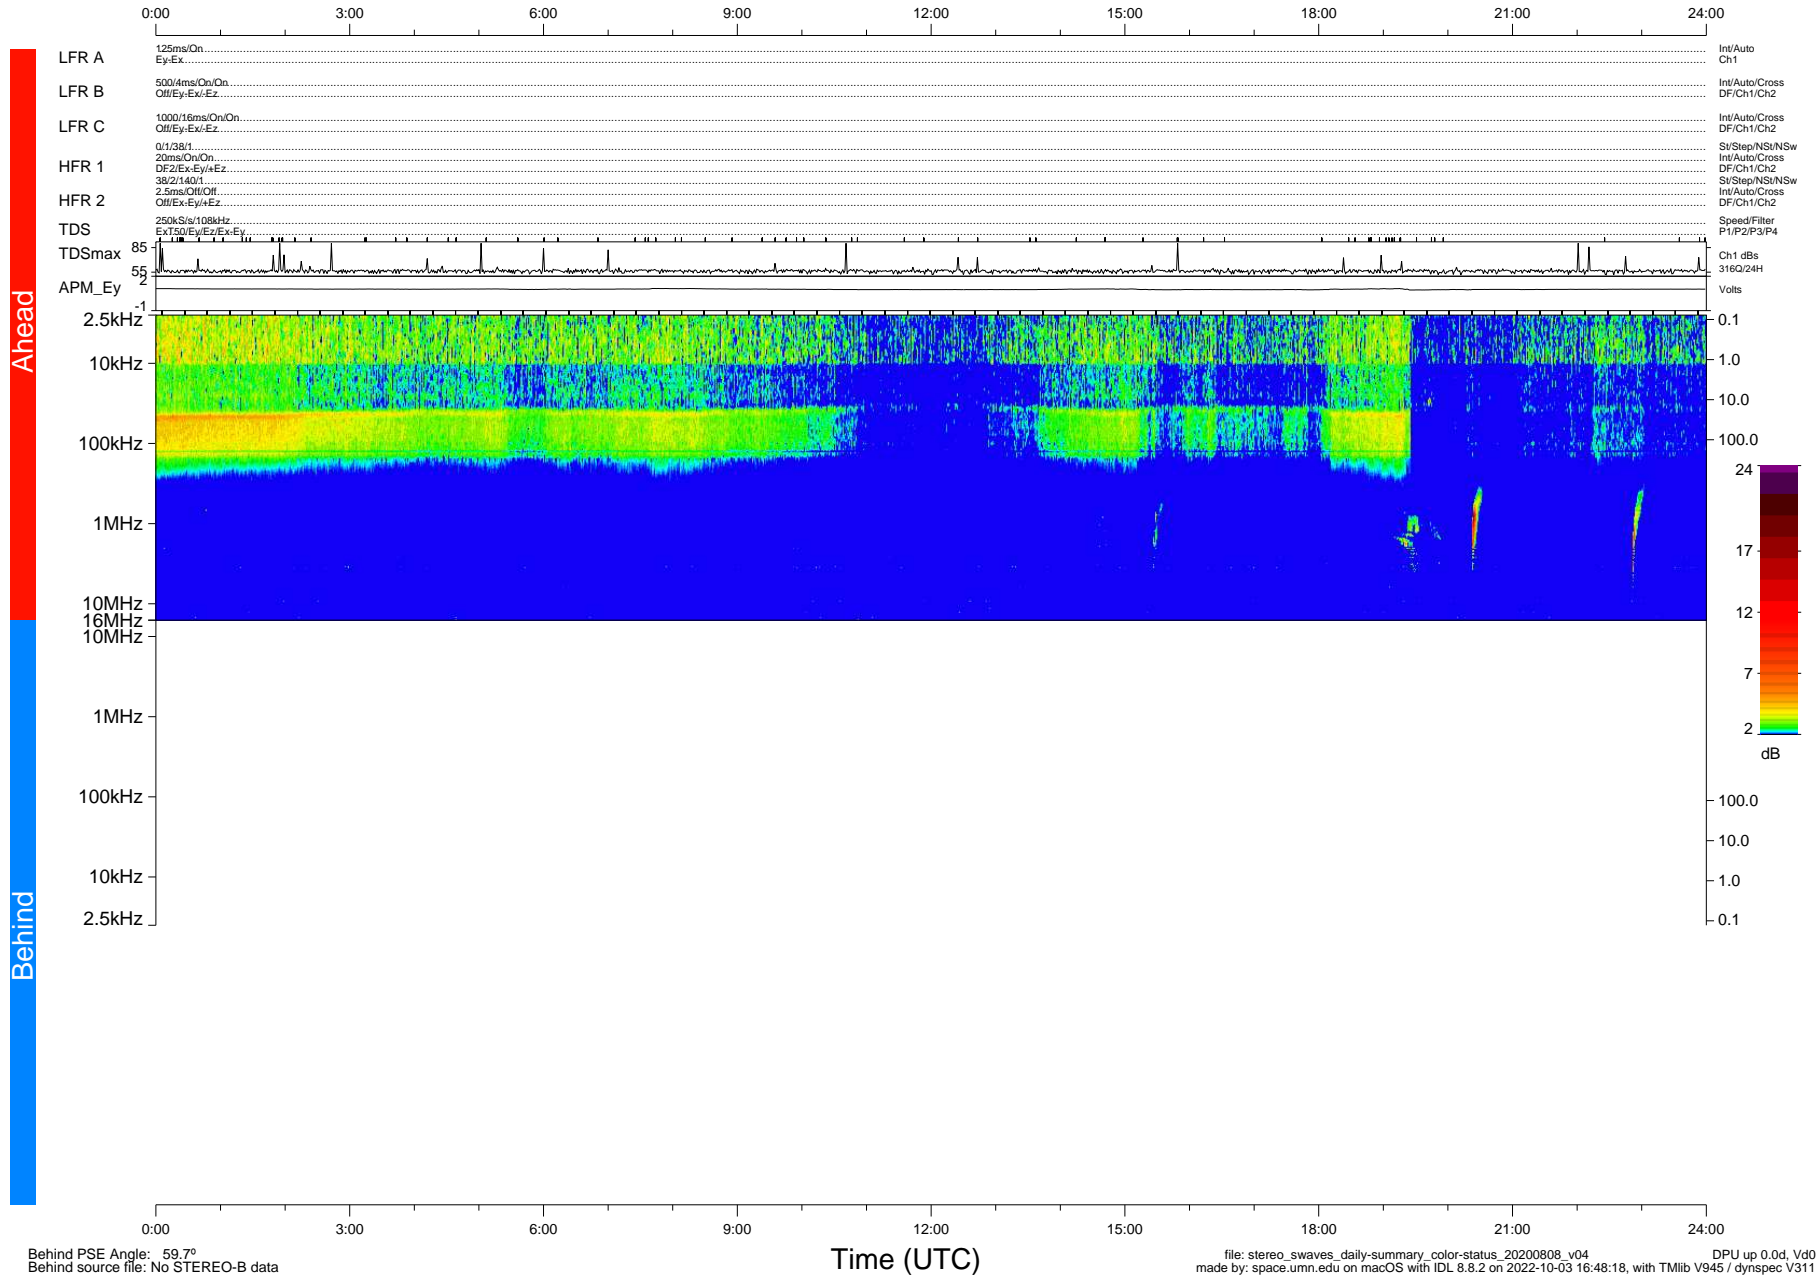

# STEREO/WAVES Daily Summary - 08-Aug-2020 (DOY 221)

Ahead source file: swaves\_ahead\_2020\_221\_1\_05.fin (Recovery: 100.0% HK, 101% Pkts)  
 Ahead PSE Angle: -65.9°

DPU up 1858.9d, V412d32

Behind PSE Angle: 59.7°  
 Behind source file: No STEREO-B data

file: stereo\_swaves\_daily-summary\_color-status\_20200808\_v04 DPU up 0.0d, Vd0  
 made by: space.umn.edu on macOS with IDL 8.8.2 on 2022-10-03 16:48:18, with TLib V945 / dynspec V311