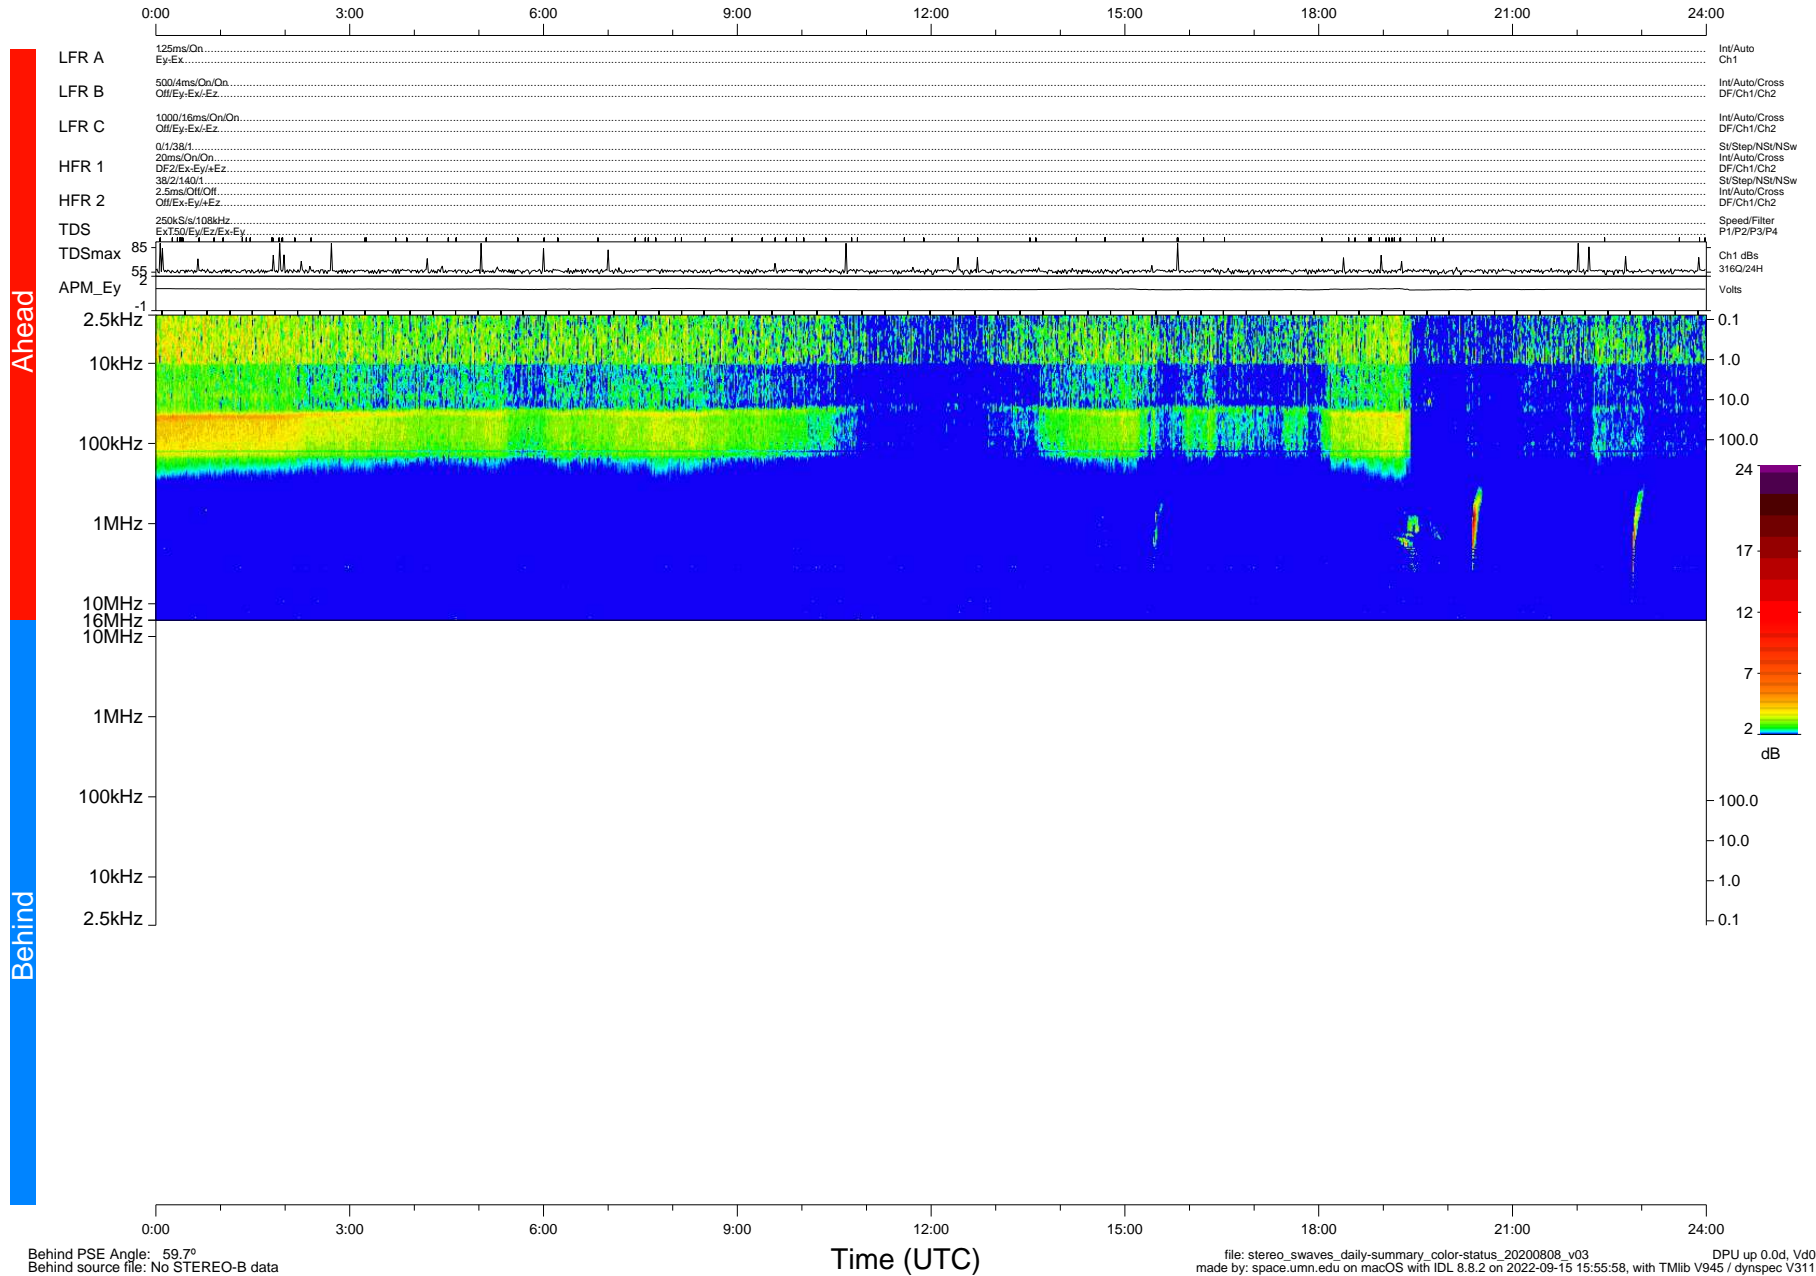

STEREO/WAVES Daily Summary - 08-Aug-2020 (DOY 221)

Ahead source file: swaves_ahead_2020_221_1_05.fin (Recovery: 100.0% HK, 101% Pkts)
 Ahead PSE Angle: -65.9°

DPU up 1858.9d, V412d32

Behind PSE Angle: 59.7°
 Behind source file: No STEREO-B data

file: stereo_swaves_daily-summary_color-status_20200808_v03 DPU up 0.0d, Vd0
 made by: space.umn.edu on macOS with IDL 8.8.2 on 2022-09-15 15:55:58, with Tlib V945 / dynspec V311