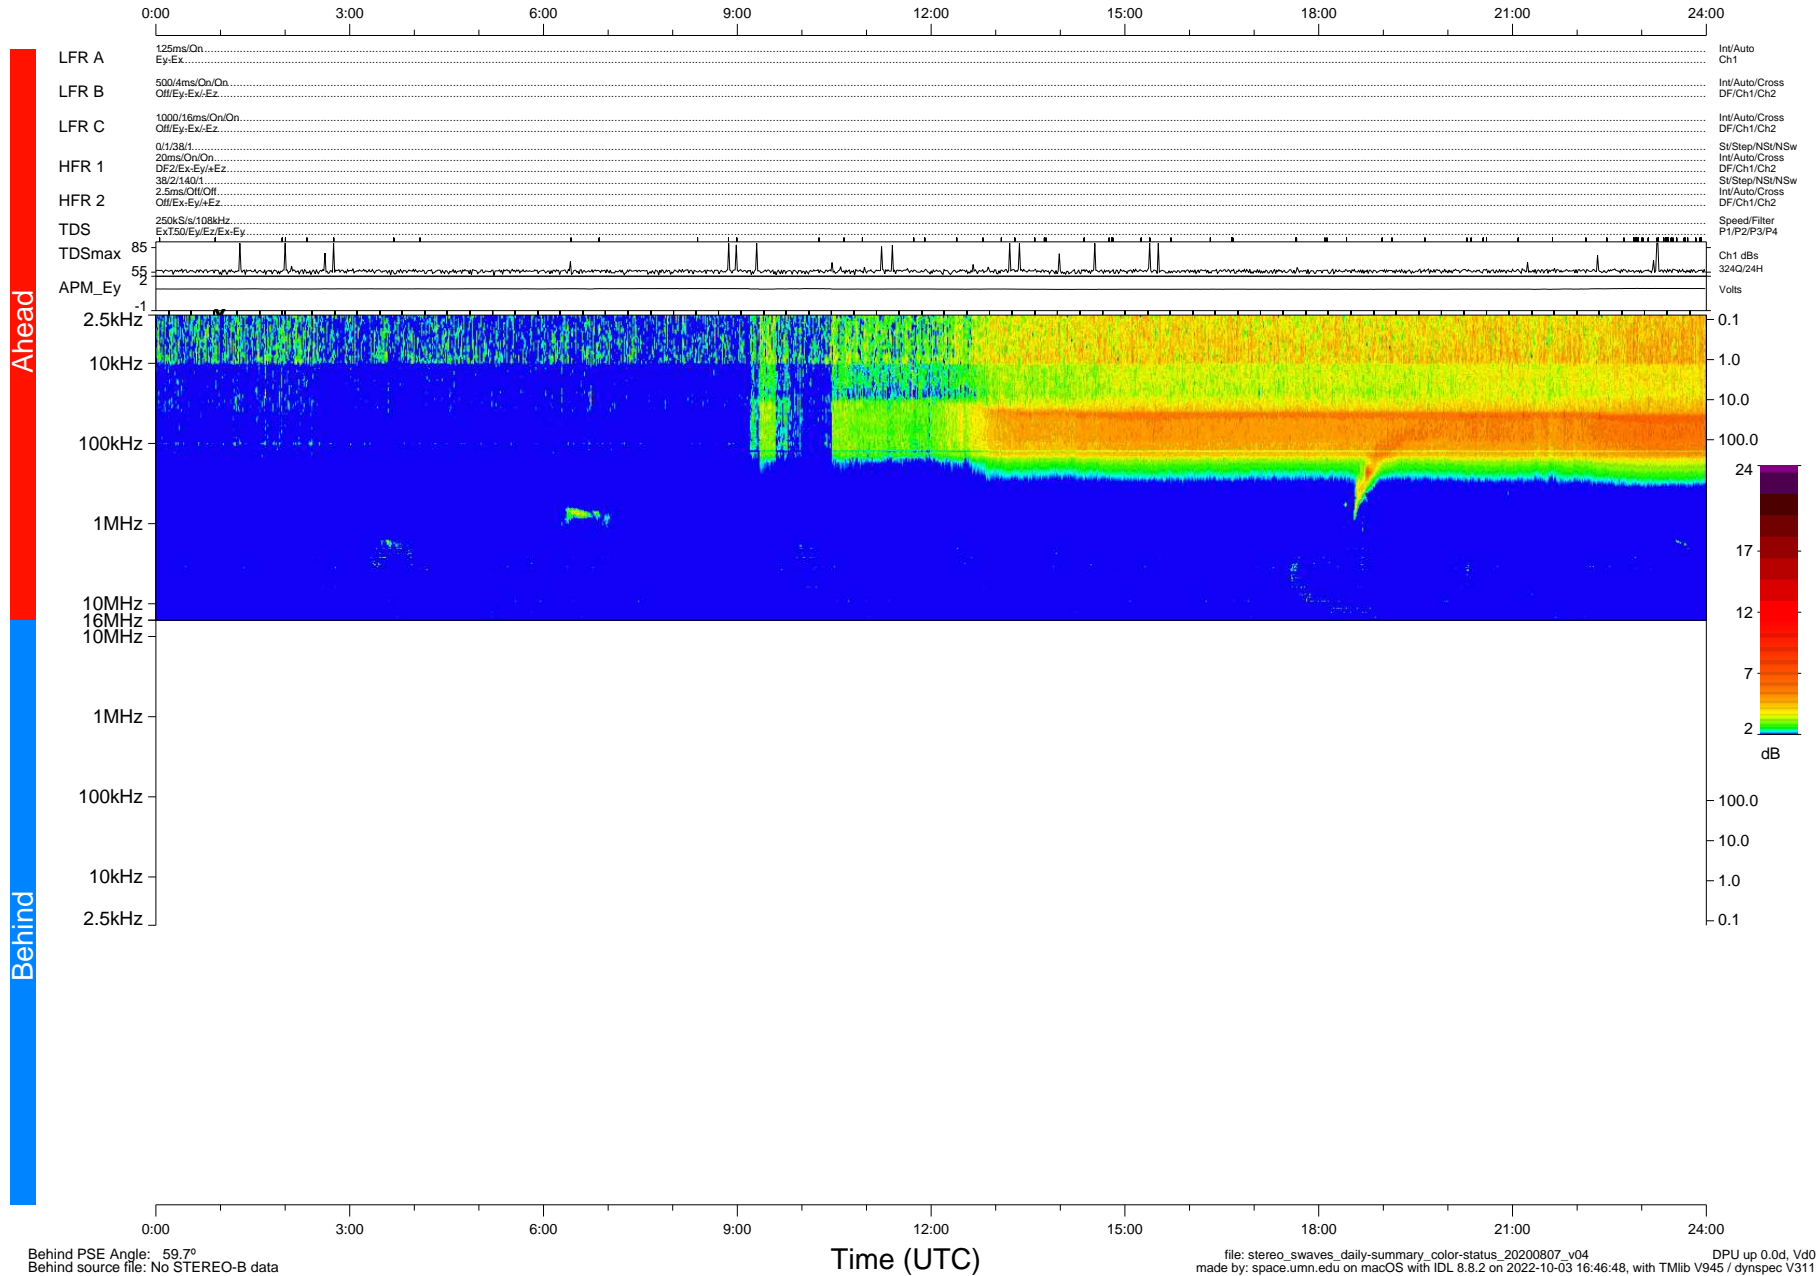

# STEREO/WAVES Daily Summary - 07-Aug-2020 (DOY 220)

Ahead source file: swaves\_ahead\_2020\_220\_1\_05.fin (Recovery: 100.0% HK, 102% Pkts)  
 Ahead PSE Angle: -66.0°

DPU up 1857.9d, V412d32

Behind PSE Angle: 59.7°  
 Behind source file: No STEREO-B data

file: stereo\_swaves\_daily-summary\_color-status\_20200807\_v04 DPU up 0.0d, Vd0  
 made by: space.umn.edu on macOS with IDL 8.8.2 on 2022-10-03 16:46:48, with TLib V945 / dynspec V311