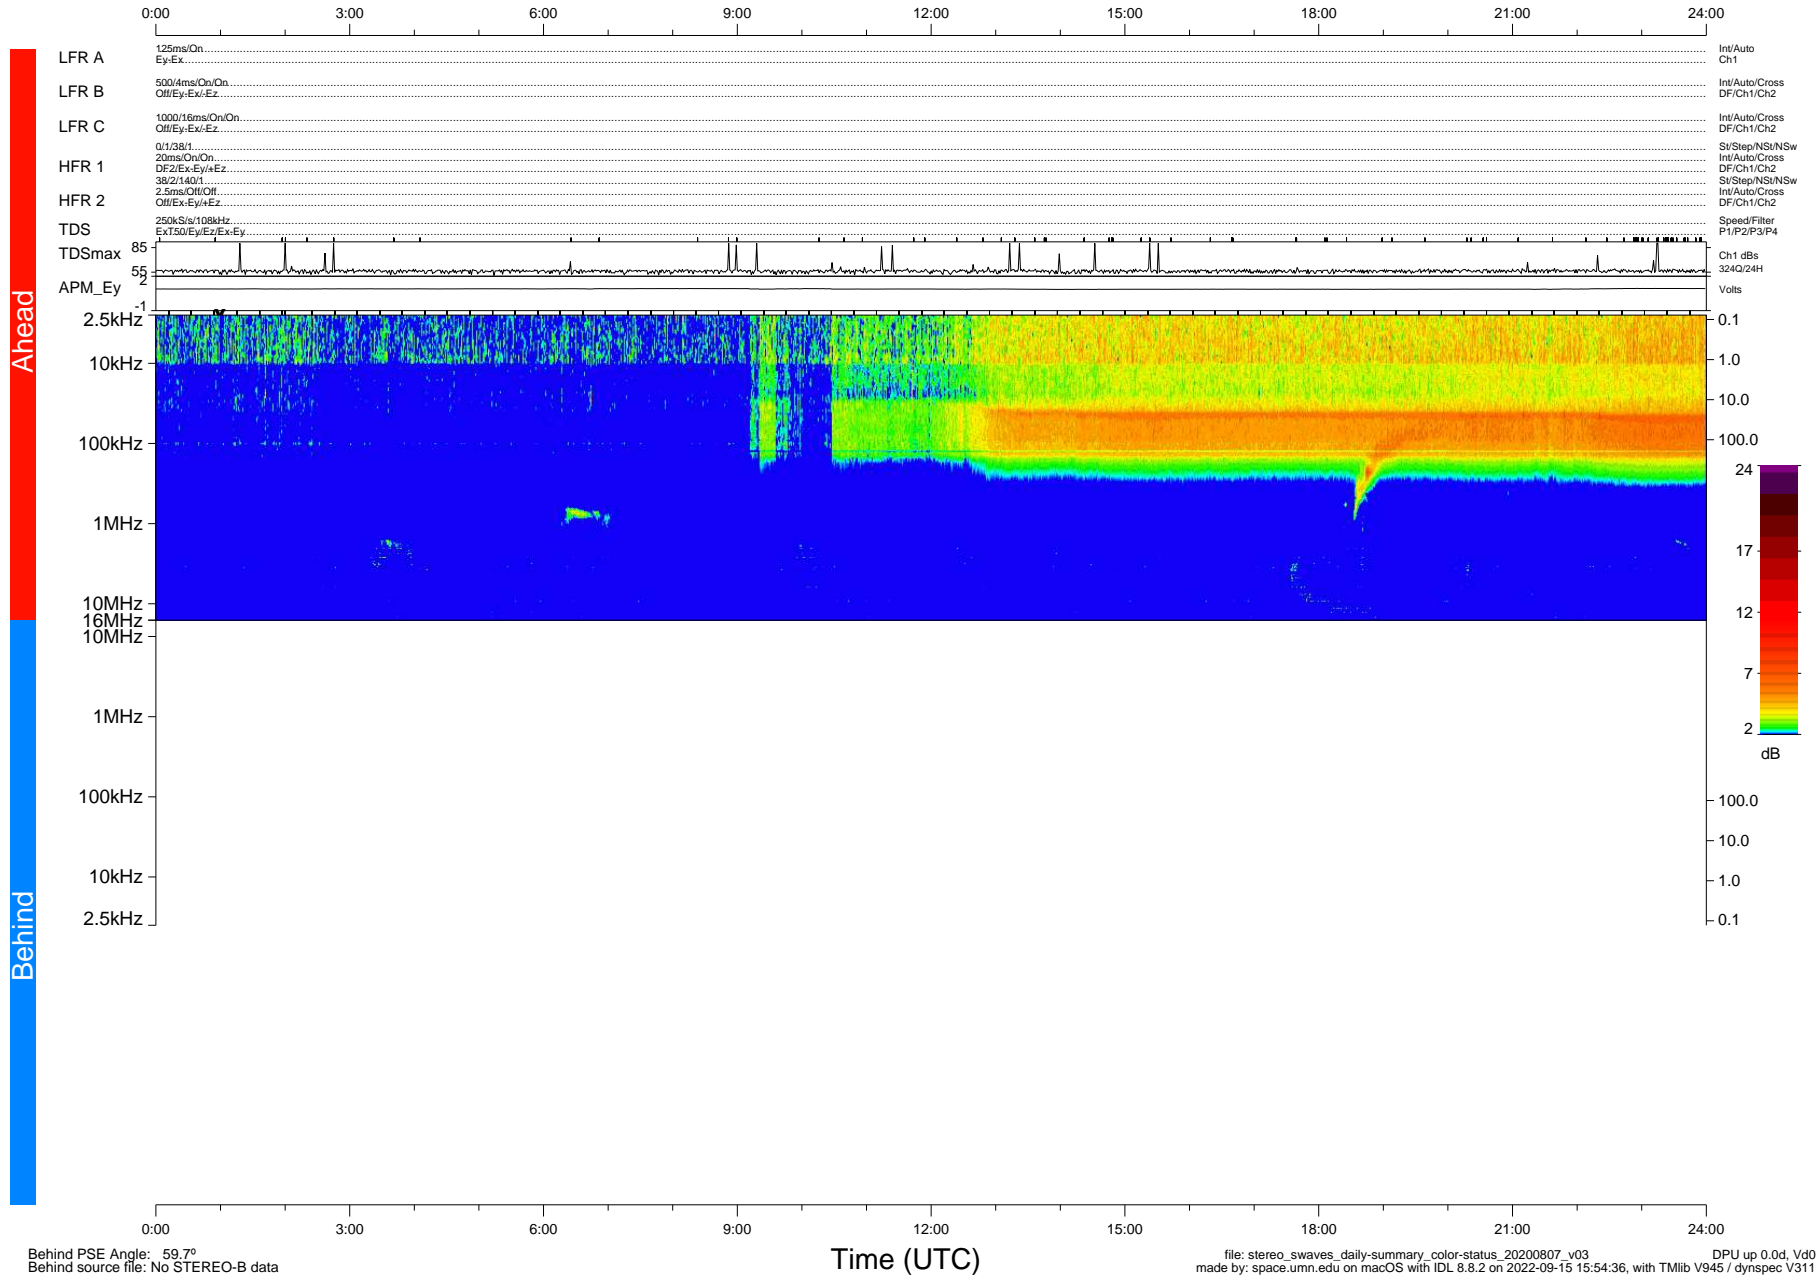

STEREO/WAVES Daily Summary - 07-Aug-2020 (DOY 220)

Ahead source file: swaves_ahead_2020_220_1_05.fin (Recovery: 100.0% HK, 102% Pkts)
Ahead PSE Angle: -66.0°

DPU up 1857.9d, V412d32

Behind PSE Angle: 59.7°
Behind source file: No STEREO-B data