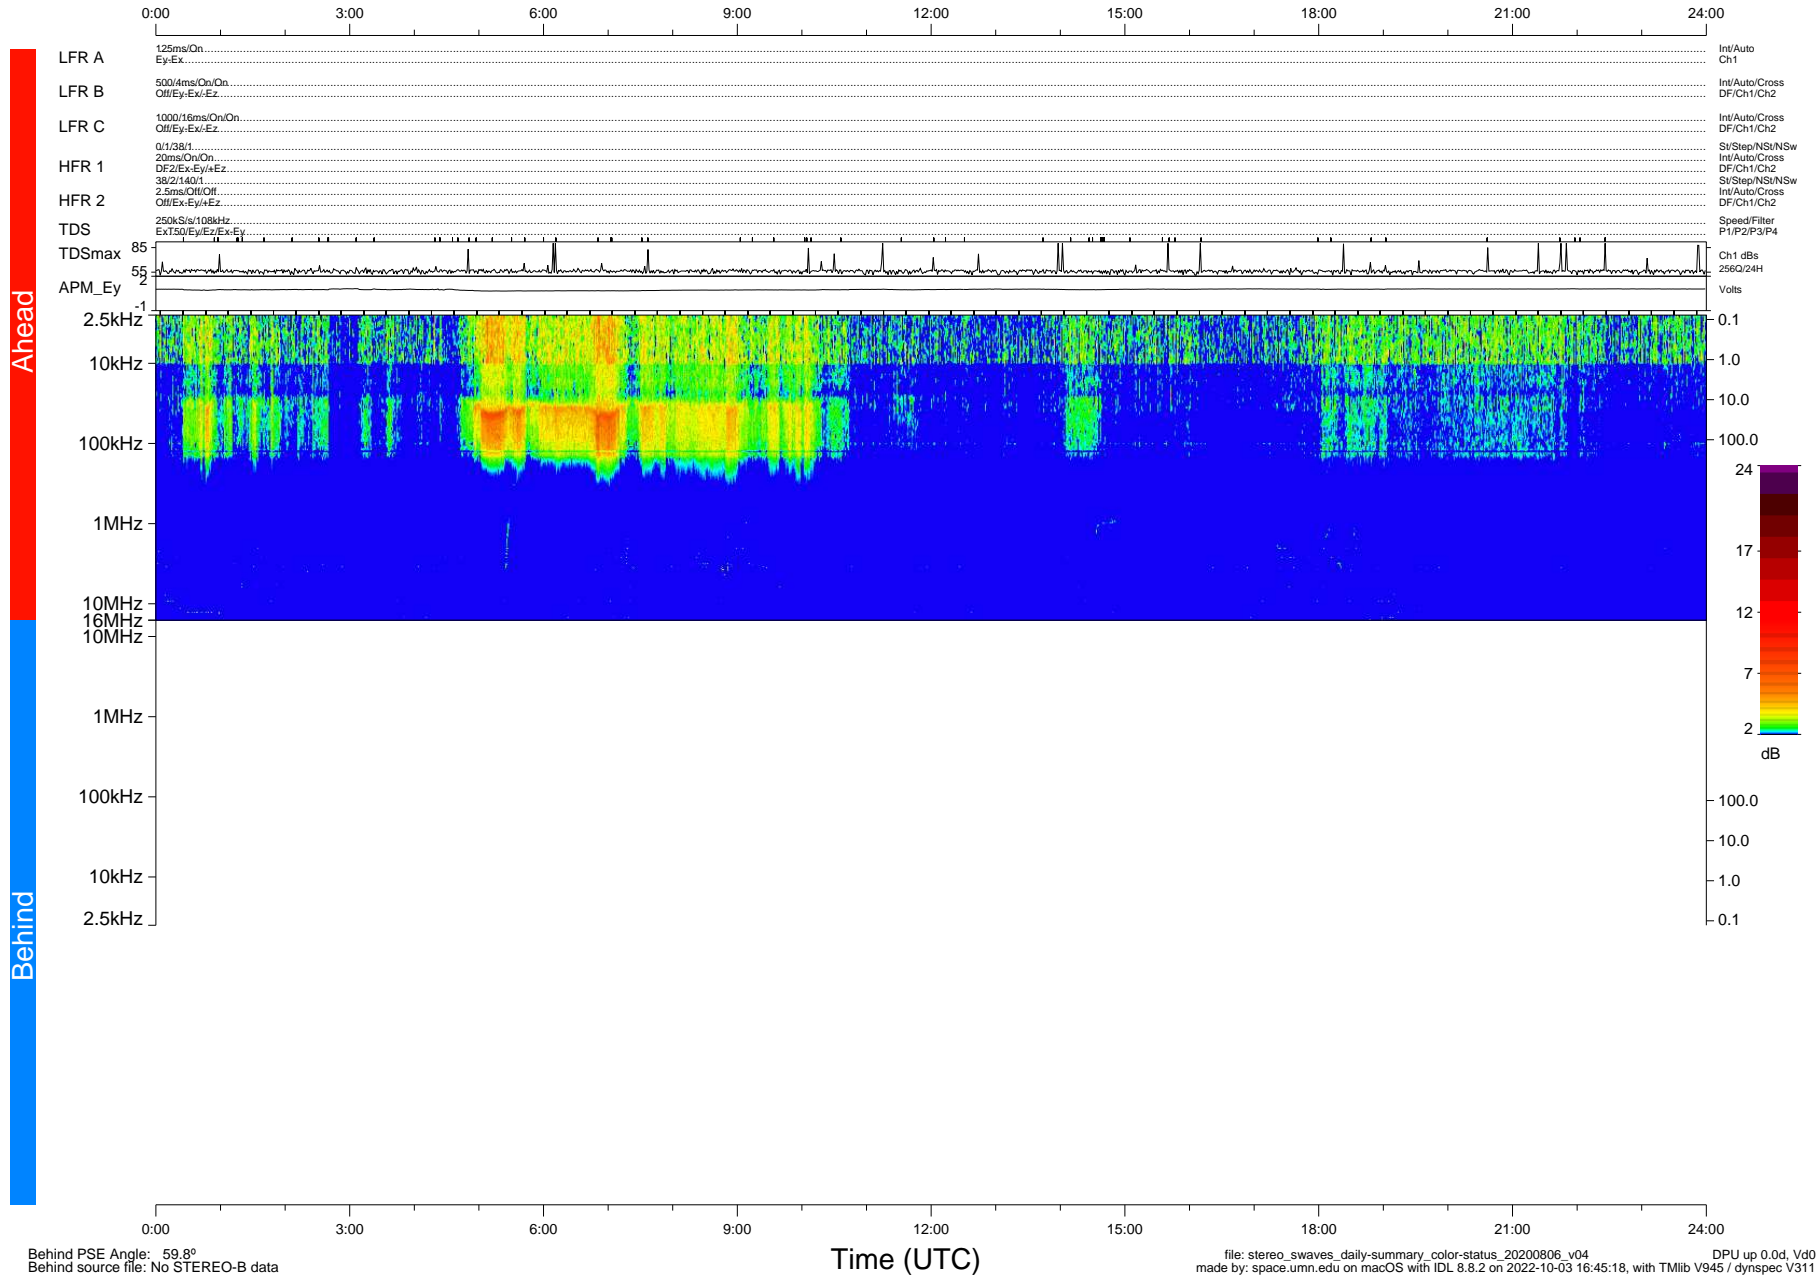

STEREO/WAVES Daily Summary - 06-Aug-2020 (DOY 219)

Ahead source file: swaves_ahead_2020_219_1_05.fin (Recovery: 100.0% HK, 92% Pkts)
Ahead PSE Angle: -66.1°

DPU up 1856.9d, V412d32

Behind PSE Angle: 59.8°
Behind source file: No STEREO-B data