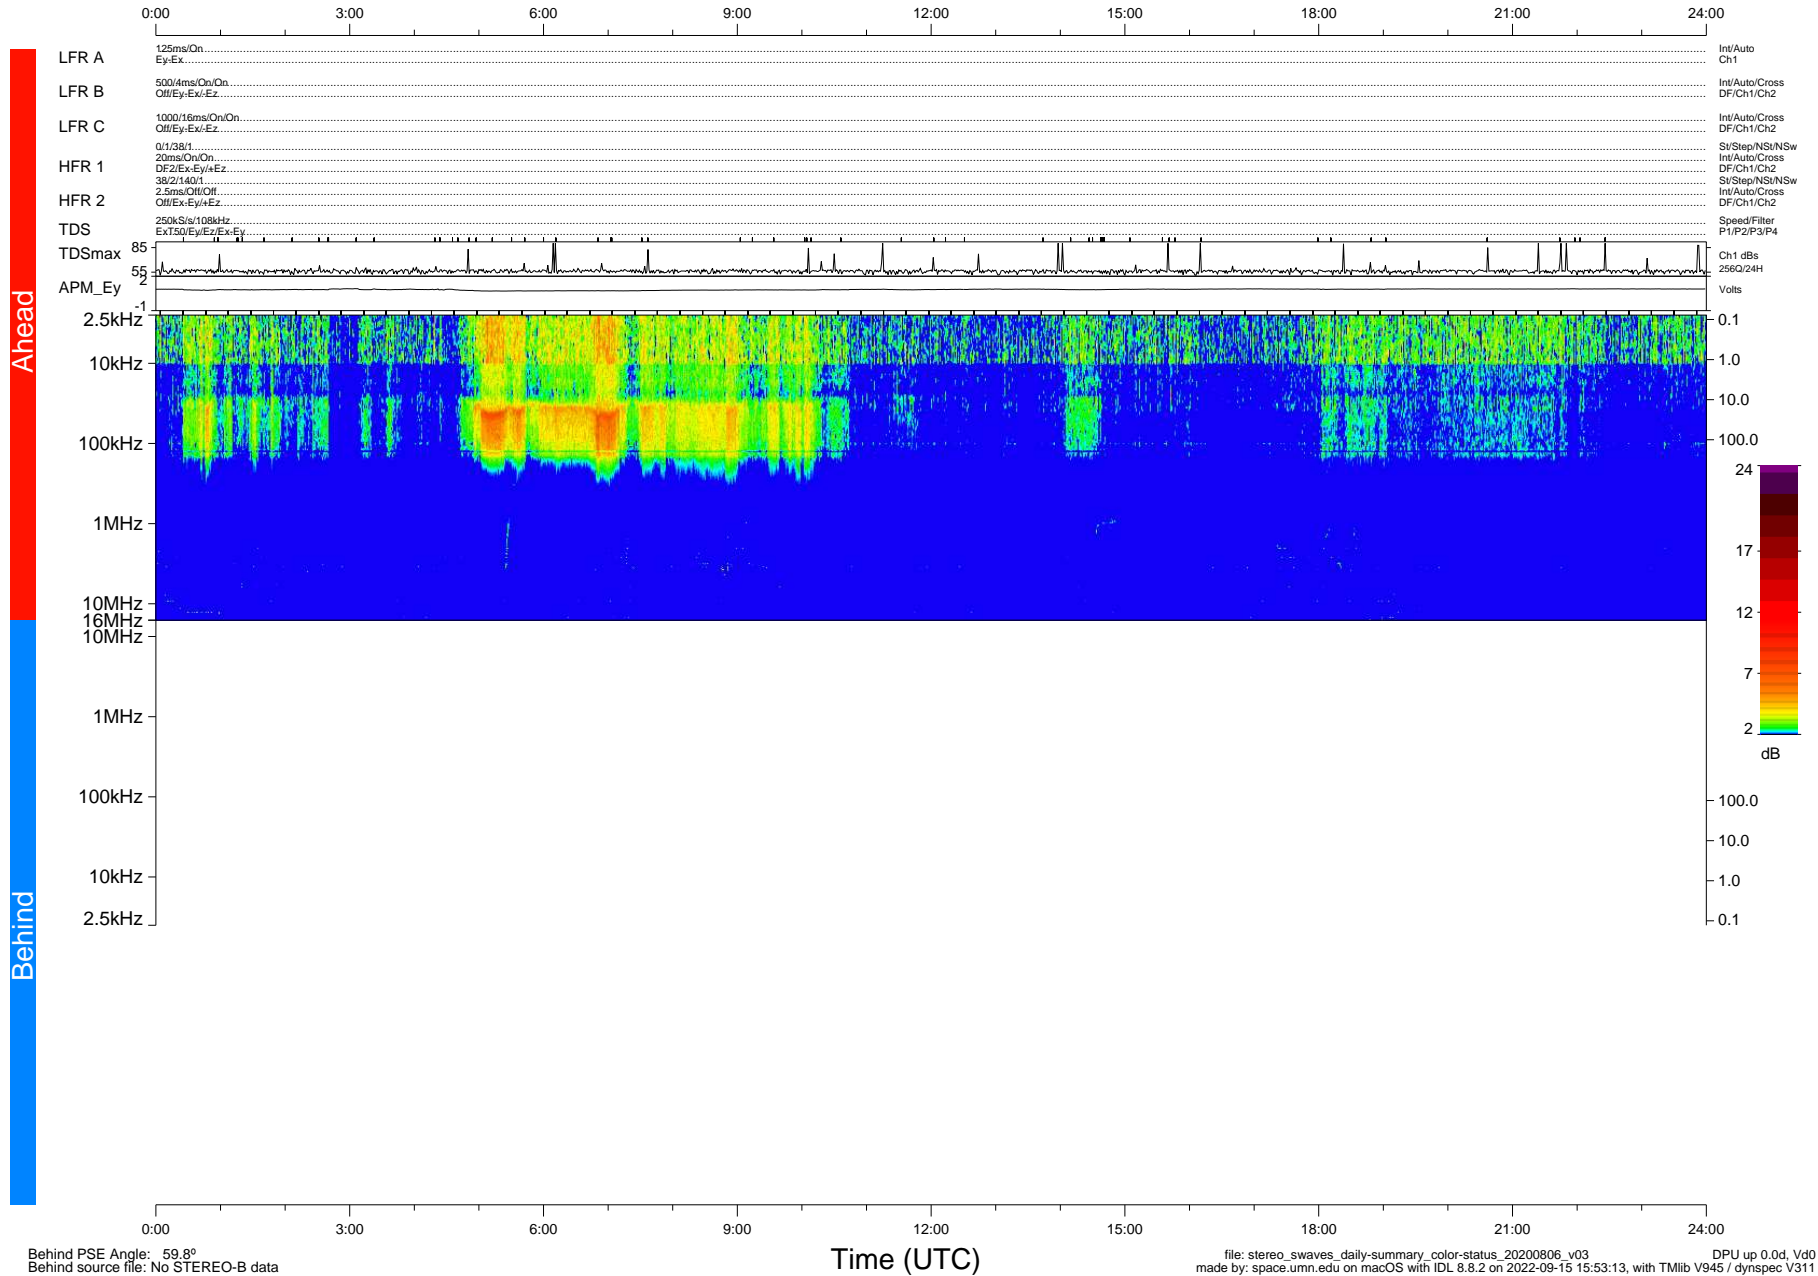

STEREO/WAVES Daily Summary - 06-Aug-2020 (DOY 219)

Ahead source file: swaves_ahead_2020_219_1_05.fin (Recovery: 100.0% HK, 92% Pkts)
Ahead PSE Angle: -66.1°

DPU up 1856.9d, V412d32

Behind PSE Angle: 59.8°
Behind source file: No STEREO-B data